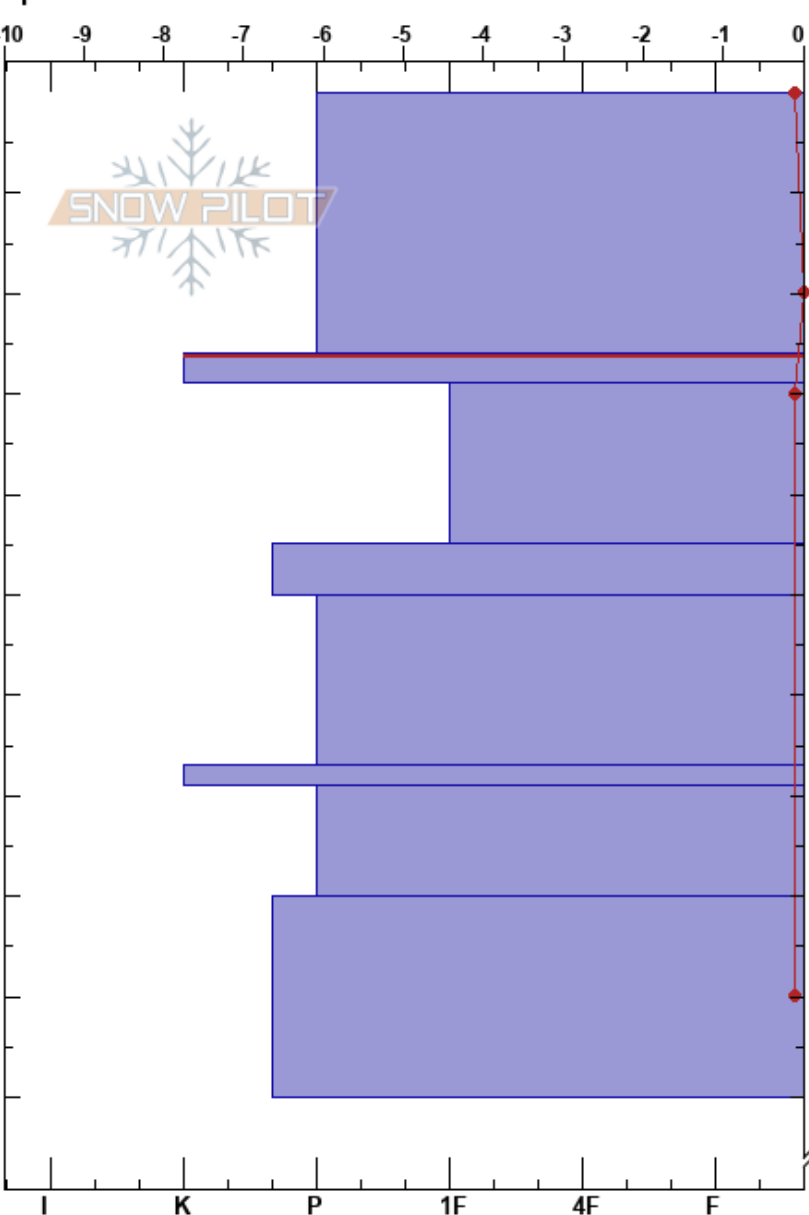

Bláfjöll Eldborgargil
 Southwest corner
 Iceland
 Elevation: 544 m
 Aspect: NW
 Specifics:

Stefán Jökull Jakobsson
 19/04/2020 - 13:50
 Co-ord: 63.98656N, -21.61983W
 Slope Angle: 22°
 Wind Loading:

Stability:
 Air Temperature: 3°C
 Sky Cover: X
 Precipitation: NO
 Wind: S Moderate

HS:220
 PF: 5
 26-29cm: Problematic layer

Depth (cm)	Crystal		Moisture	ρ kg/m ³	Stability tests & Layer comments
	Form	Size			
0 - 26	ϕ	3-5	M-W		
26 - 29	⊙⊙				← STM @26cm
29 - 40	ϕ	5-8			
40 - 48	ϕ	3	M		
48 - 68	ϕ	3-5			
68 - 71	ϕ	3			
71 - 78	ϕ	3-5			
78 - 90	ϕ	3			
90 - 100					← ECTX