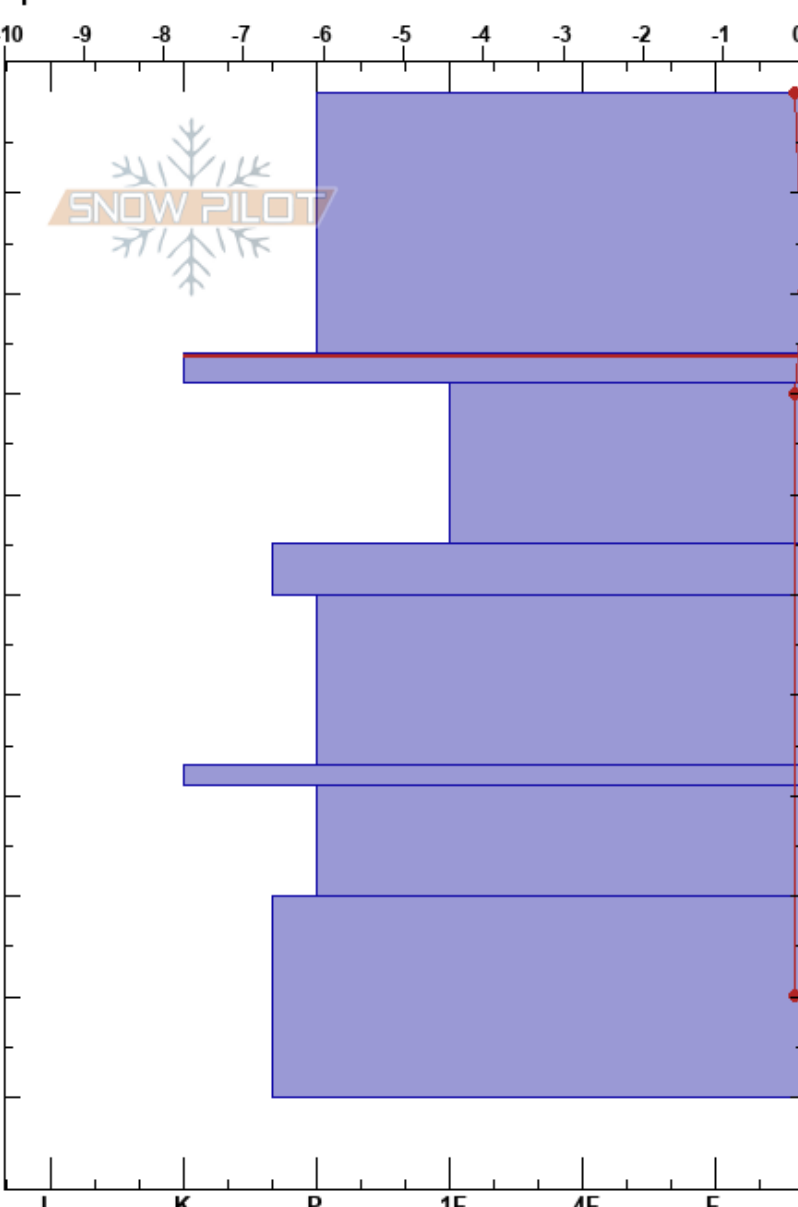

Bláfjöll Eldborgargil
 Southwest corner
 Iceland
 Elevation: 544 m
 Aspect: NW
 Specifics:

Stefán Jökull Jakobsson
 19/04/2020 - 13:50
 Co-ord: 63.98656N, -21.61983W
 Slope Angle: 22°
 Wind Loading:

Stability:
 Air Temperature: 3°C
 Sky Cover: X
 Precipitation: NO
 Wind: S Moderate

HS:220
 PF: 5 26-29cm: Problematic layer

Depth (cm)	Crystal		Moisture	ρ kg/m ³	Stability tests & Layer comments
	Form	Size			
0 - 26	ϕ	3-5	M-W		
26 - 29	⊙⊙				← STM @26cm
29 - 40	ϕ	5-8			
40 - 46	ϕ	3	M		
46 - 68	ϕ	3-5			
68 - 71	ϕ	3			
71 - 78	ϕ	3-5			
78 - 90	ϕ	3			
90 - 100					← ECTX