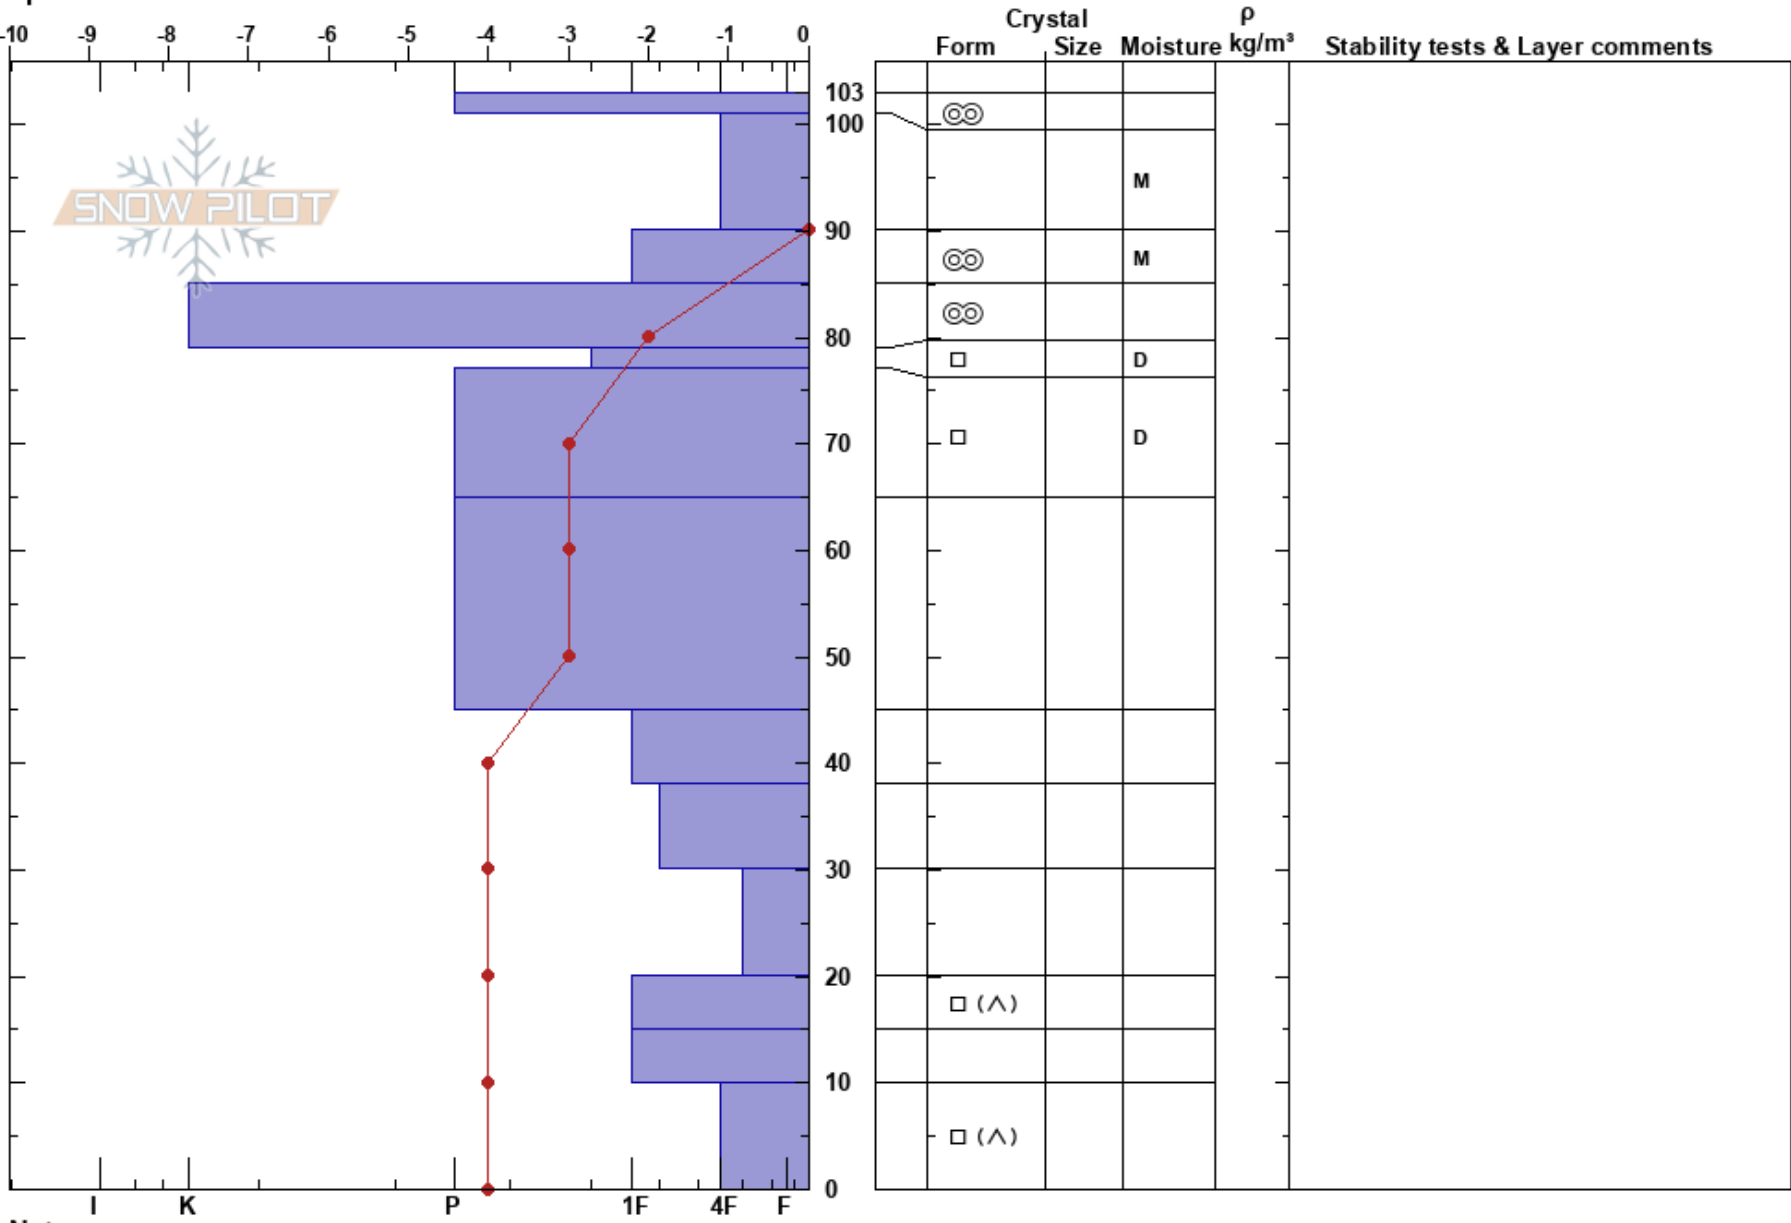

Maligne Big Bend
 Canadian Rockies
 AB
Elevation:
Aspect:
Specifics:

DARREN VONK
 17/04/2020 - 11:00
Co-ord:
Slope Angle: 35°
Wind Loading:

Stability: **HS:** 103 **Layer Notes:**
Air Temperature: 1°C **PF:** 20
Sky Cover:
Precipitation: RS
Wind: S Light Breeze

Notes: 13 cm new snow on road