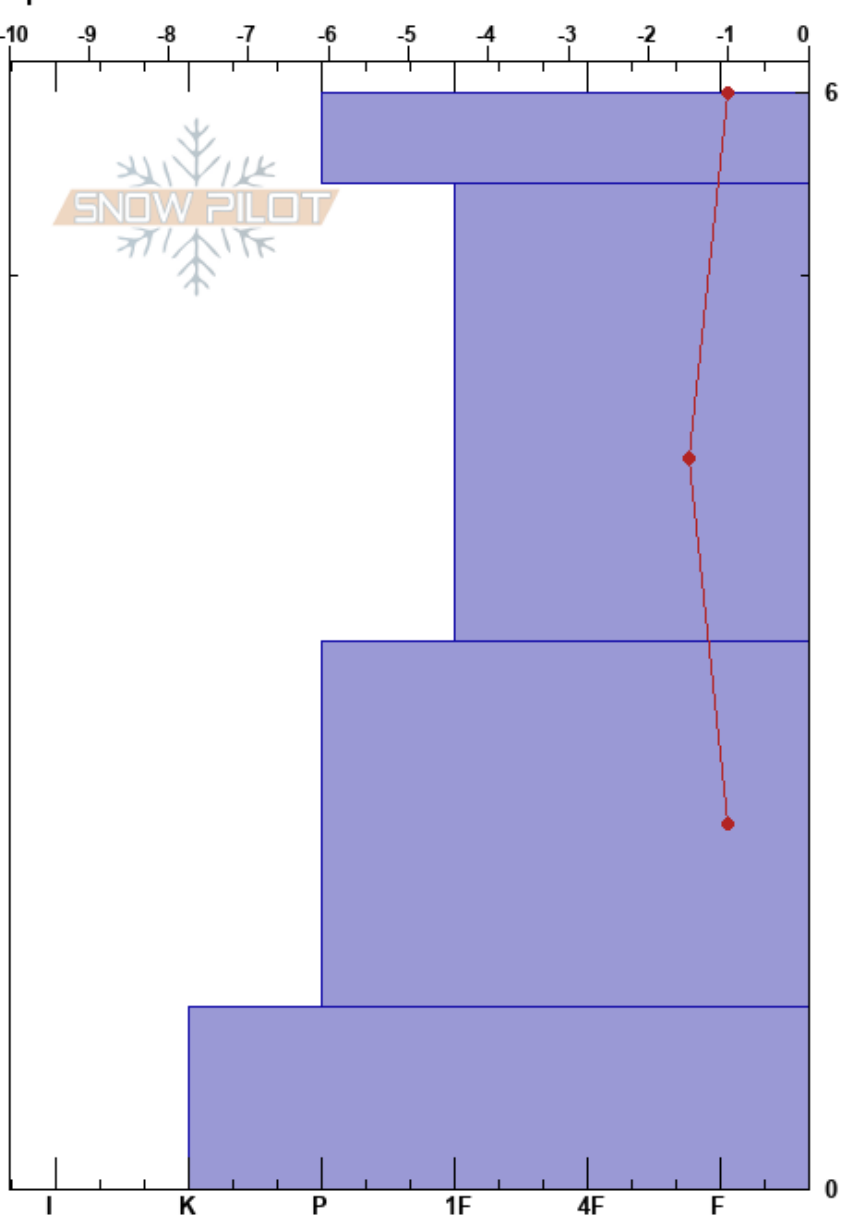

Camera_864
 Haukeli
 Norway
 Elevation: 392 m
 Aspect: 97°
 Specifics:

Catherine Breen
 12/02/2020 - 15:00
 Co-ord: 32V 562737E 6632865N
 Slope Angle: 2°
 Wind Loading:

Stability:
 Air Temperature: 2°C
 Sky Cover: CLR
 Precipitation: NO
 Wind: Calm

HS:6
 Layer Notes:
 6-5.5cm: crust

Form	Crystal		ρ kg/m ³	Stability tests & Layer comments
	Size	Moisture		
-	1-5	D	376.7	6-5.5cm: crust
/	1-5	D		
⊗	1-5	D		
■	1-5	D		

Notes: Need to determine the more exact mountain range