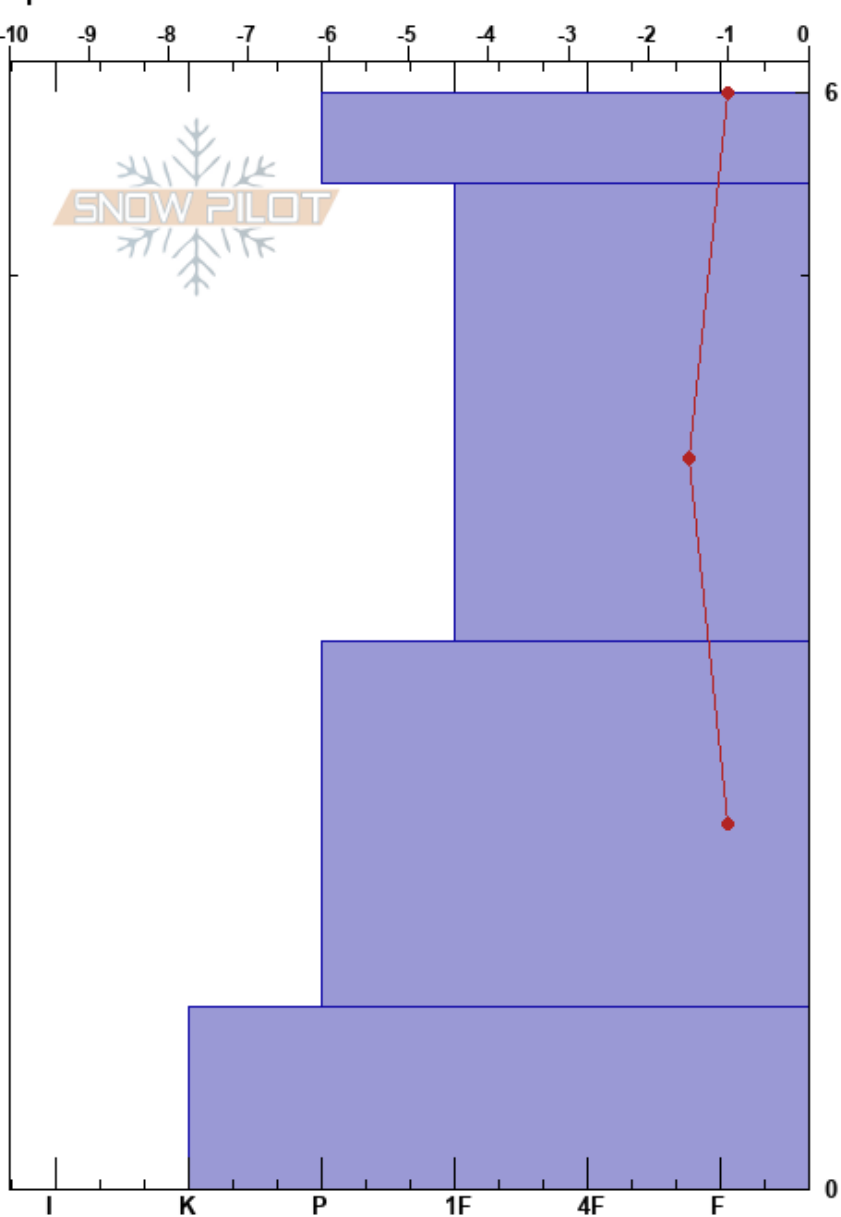

Camera_864
 Haukeli
 Norway
 Elevation: 392 m
 Aspect: 97°
 Specifics:

Catherine Breen
 12/02/2020 - 15:00
 Co-ord: 32V 562737E 6632865N
 Slope Angle: 2°
 Wind Loading:

Stability:
 Air Temperature: 2°C
 Sky Cover: CLR
 Precipitation: NO
 Wind: Calm

HS:6
 Layer Notes:
 6-5.5cm: crust

Form	Crystal		Moisture	ρ kg/m ³	Stability tests & Layer comments
	Size				
-	1-5		D	376.7	6-5.5cm: crust
/	1-5		D		
⊗	1-5		D		
■	1-5		D		

Notes: Need to determine the more exact mountain range