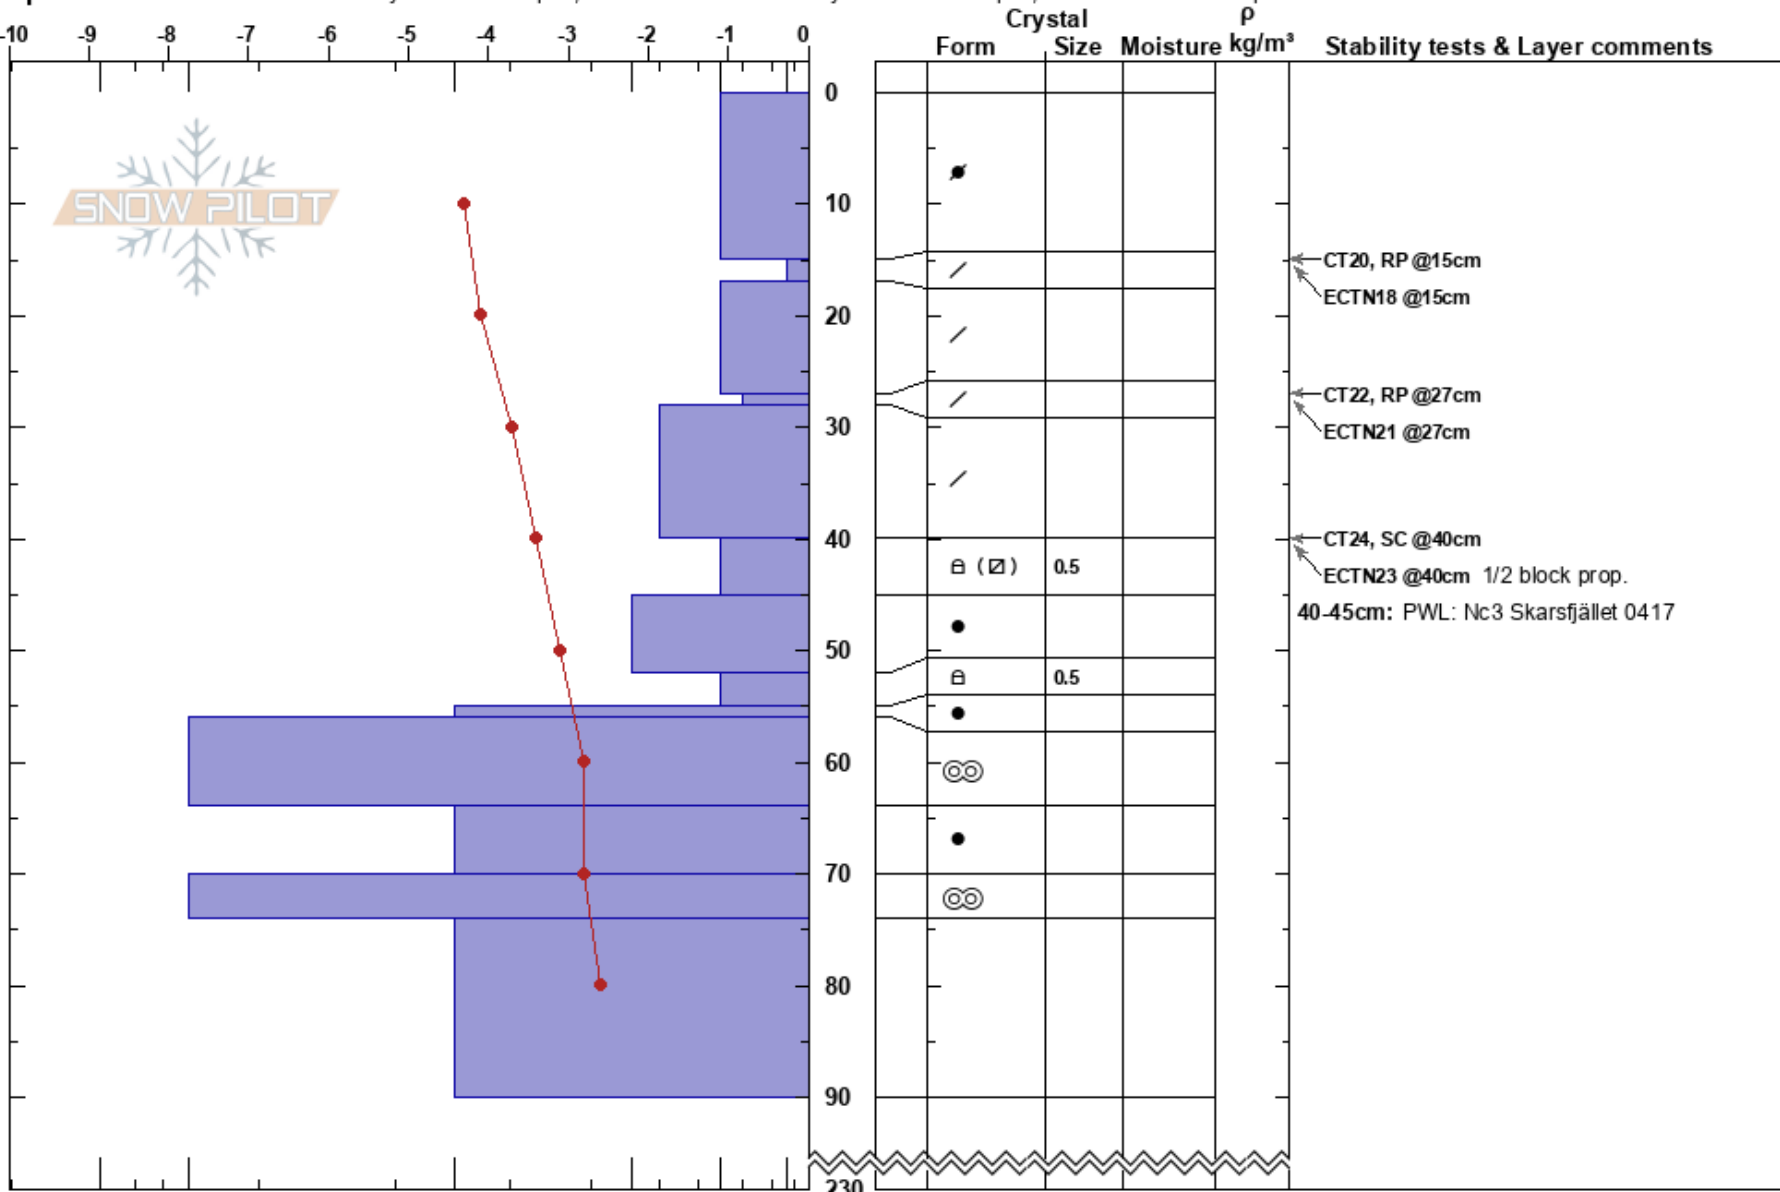

Skars Bowl
 Funäsfjällen
 Sweden
 Elevation: 1169 m
 Aspect: S

John Wilcoxon
 18/04/2020 - 10:06
 Co-ord: 33V 358290E 6964 127N
 Slope Angle: 18°
 Wind Loading: yes

Stability: Good
 Air Temperature: -1.1°C
 Sky Cover: OVC
 Precipitation: NO
 Wind: NW Moderate

HS:230
 PF: 20
 40-45cm: PWL: Nc3 Skarsfjället 0417
 40-45cm: Problematic layer

Specifics: Recent avalanche activity on similar slopes; Recent avalanche activity on different slopes; We snowmobiled slope

Notes: Bedöm drevsnöflak.
 Finns det möjliga PWL?