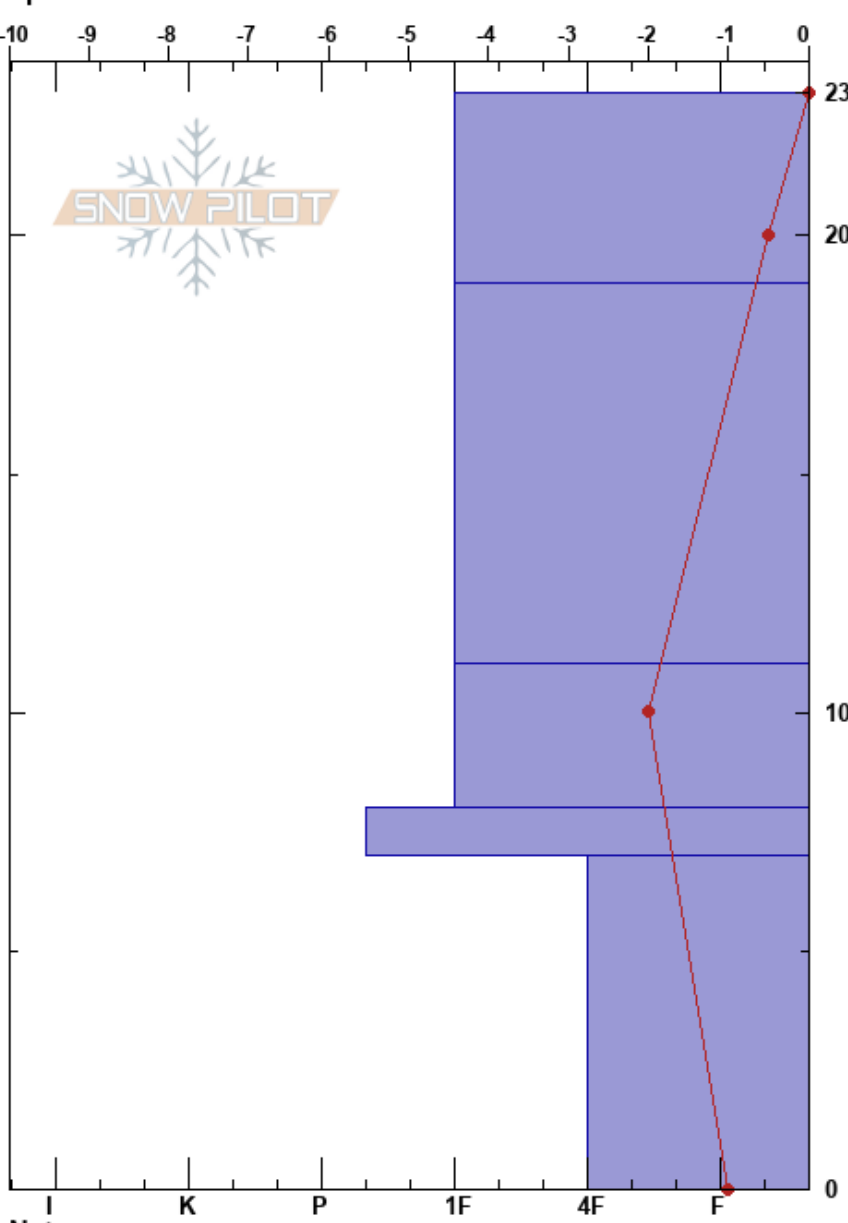

Camera_869
 Trøndelag
 Norway
 Elevation: 139 m
 Aspect: 140°
 Specifics:

Catherine Breen
 06/03/2020 - 12:30
 Co-ord: 32V 518070E 7040454N
 Slope Angle: 12°
 Wind Loading:

Stability:
 Air Temperature: 3°C
 Sky Cover: FEW
 Precipitation: NO
 Wind: Light Breeze

HS:23
 23-19cm: perfect snowball
 8-7cm: Problematic layer

Form	Crystal		Moisture	ρ kg/m ³	Stability tests & Layer comments
	Size				
.	0.1-1		W	228	23-19cm: perfect snowball
⊕	0.1-5		W	233.5	
⊕	1-5		V		
⊙⊙			S		
⊕	5-10		S		

Notes: Grass at 8cm