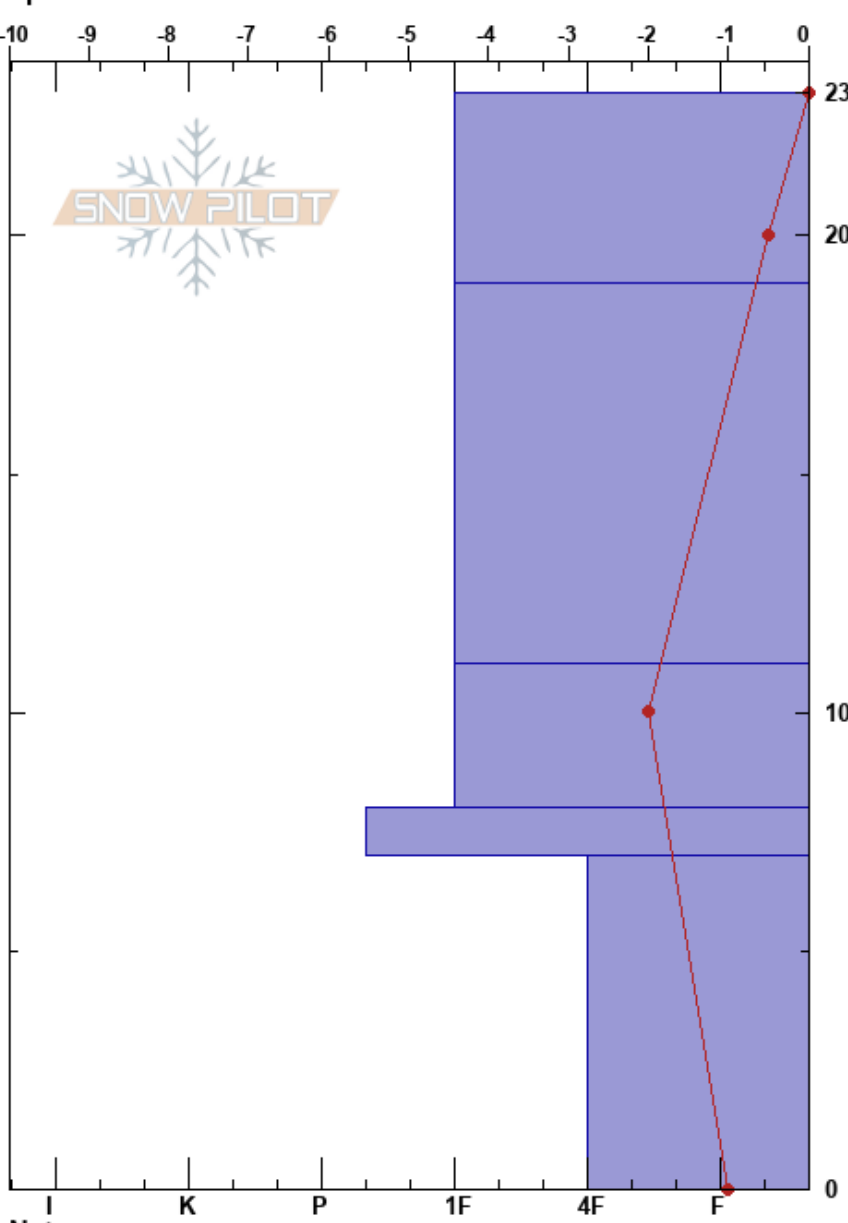

Camera_869
 Trøndelag
 Norway
 Elevation: 139 m
 Aspect: 140°
 Specifics:

Catherine Breen
 06/03/2020 - 12:30
 Co-ord: 32V 518070E 7040454N
 Slope Angle: 12°
 Wind Loading:

Stability:
 Air Temperature: 3°C
 Sky Cover: FEW
 Precipitation: NO
 Wind: Light Breeze

HS:23
 23-19cm: perfect snowball
 8-7cm: Problematic layer

Form	Crystal		Moisture	ρ kg/m ³	Stability tests & Layer comments
	Size	Size			
•	0.1-1		W	228	23-19cm: perfect snowball
⊕	0.1-5		W	233.5	
⊕	1-5		V		
⊙⊙			S		
⊕	5-10		S		

Notes: Grass at 8cm