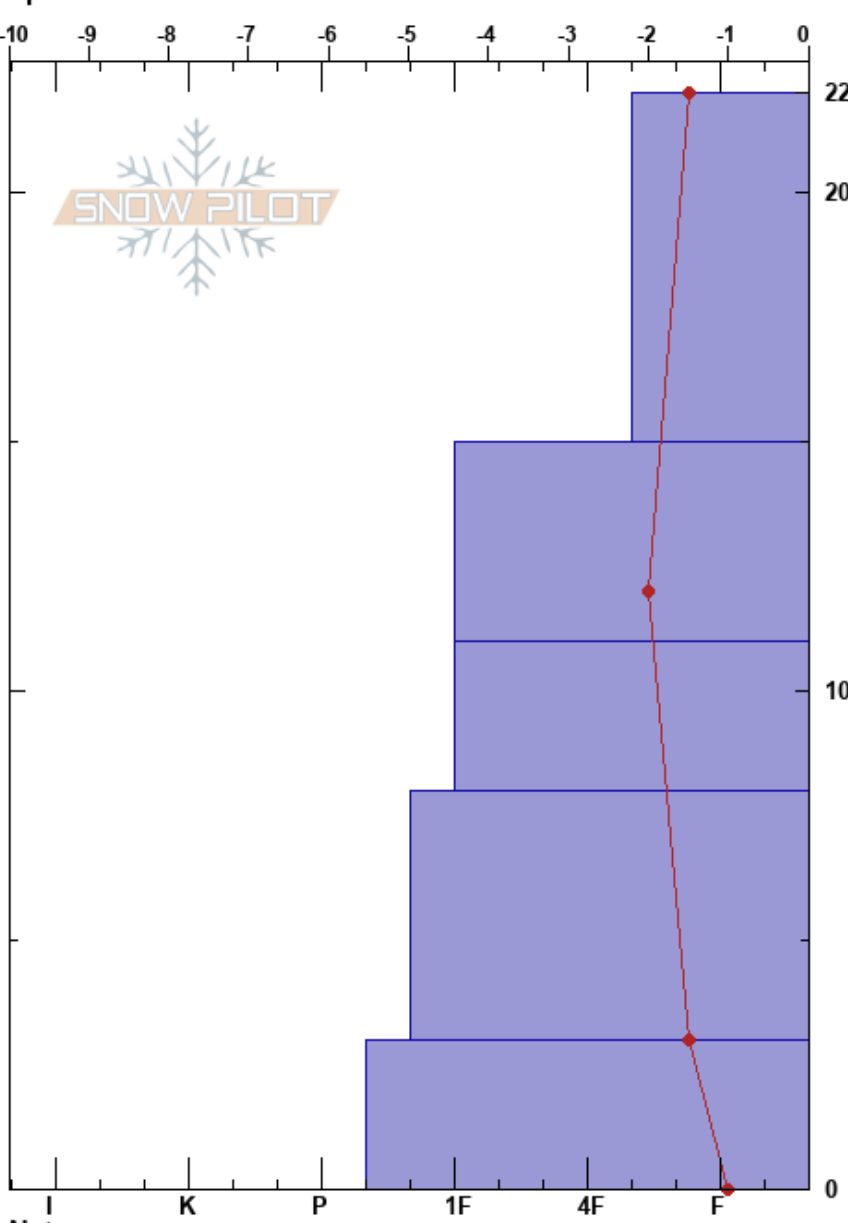

Camera_606
 Trysil
 Norway
 Elevation: 46 m
 Aspect: 212°
 Specifics:

Catherine Breen
 02/03/2020 - 03:00
 Co-ord: 32V 539017E 7048528N
 Slope Angle: 2°
 Wind Loading:

Stability:
 Air Temperature: 1°C
 Sky Cover: FEW
 Precipitation: NO
 Wind: Moderate

HS:22
 Layer Notes:
 22-15cm: Fluffy
 8-3cm: slightly harder/icier
 3-0cm: Problematic layer

Form	Crystal		Moisture	ρ kg/m ³	Stability tests & Layer comments
	Size				
				185.3	22-15cm: Fluffy
•	0.1-1	D			
				251.7	8-3cm: slightly harder/icier
•	0.1-1	D-M			
•	0.1-1	M			
⊕	0.1-5	W			
⊕	0.1-1	W			