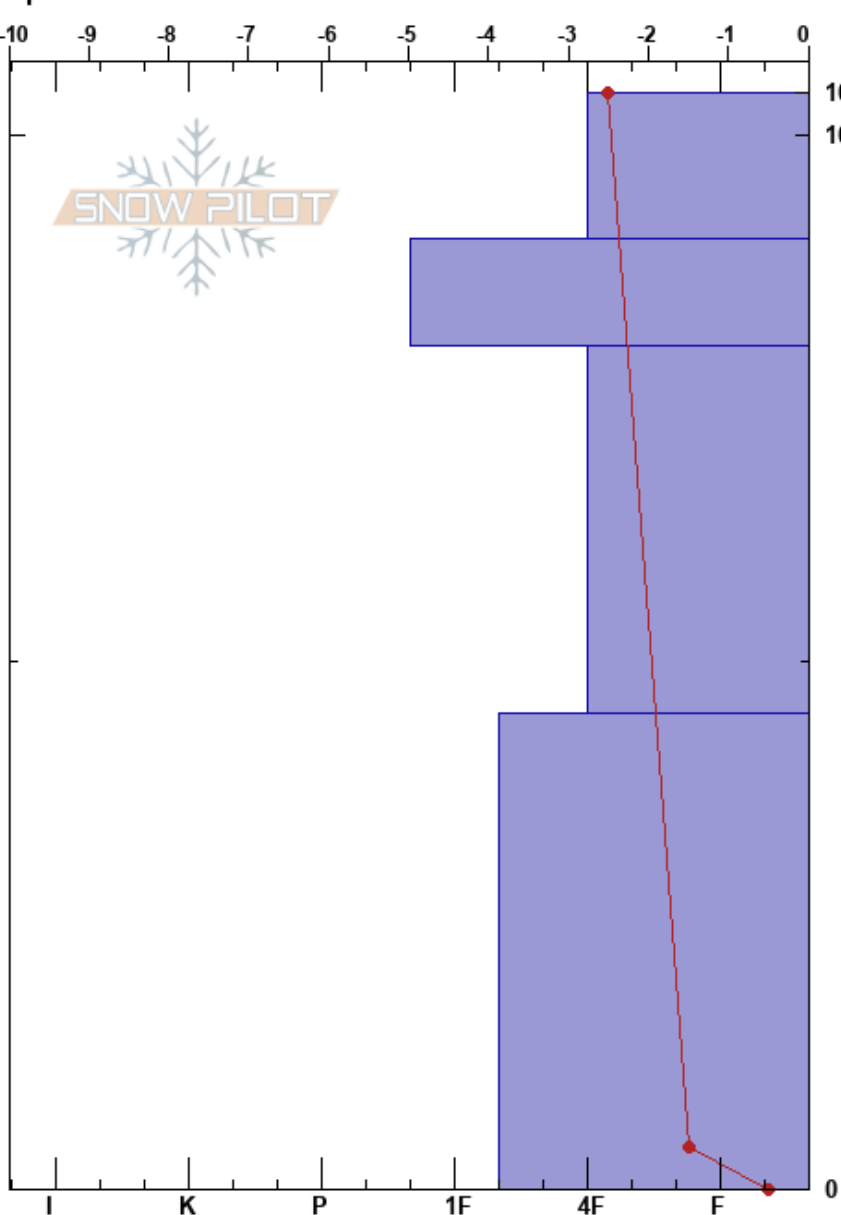

Camera\_605  
 Trøndelag  
 Norway  
 Elevation: 41 m  
 Aspect: 140°  
 Specifics:

Catherine Breen  
 02/03/2020 - 11:30  
 Co-ord: 32V 528320E 7052451N  
 Slope Angle: 2°  
 Wind Loading:

Stability:  
 Air Temperature: -1.5°C  
 Sky Cover: CLR  
 Precipitation: NO  
 Wind: Calm

HS: 10.4  
 Layer Notes:  
 9-8cm: Problematic layer  
 8-4.5cm: fluffy/soft  
 4.5-0cm: very soft

Form	Crystal		Moisture	$\rho$ kg/m <sup>3</sup>	Stability tests & Layer comments
	Size				
/	0.1-1		D	218	
⊙⊙	0.1-1		M-W		
/	1-5		D		8-4.5cm: fluffy/soft
•	1-5		M-W		4.5-0cm: very soft