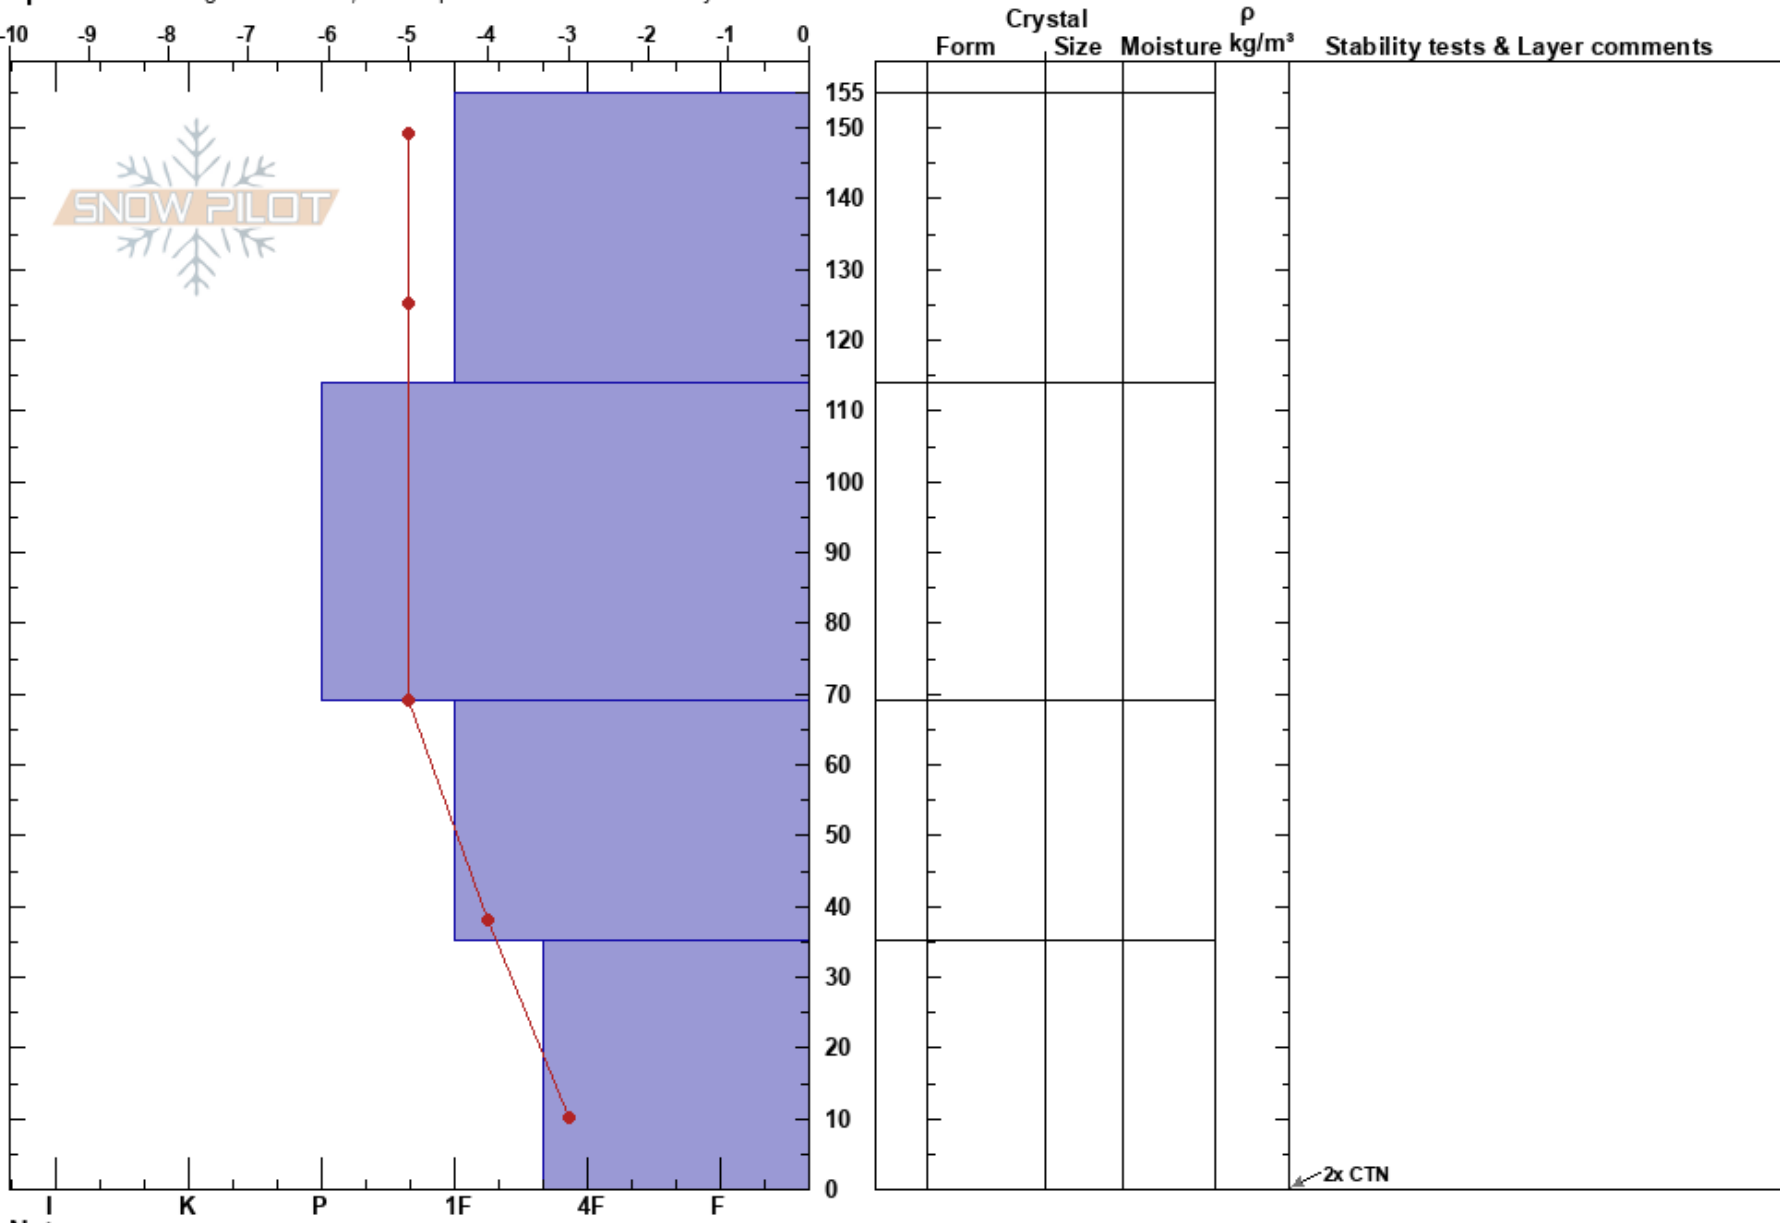

First  
 Vail/Summit County  
 CO  
**Elevation:** 10355 ft  
**Aspect:** N

Spencer Knapp  
 04/16/2020 - 12:00pm  
**Co-ord:** 39.49236N, -106.16750W  
**Slope Angle:** 25°  
**Wind Loading:** yes

**Stability:**  
**Air Temperature:** -4°C  
**Sky Cover:** OVC  
**Precipitation:** S2  
**Wind:** NW Moderate

**HS:** 155  
**PF:** 20 155-114cm: Problematic layer  
**PS:** 15

**Specifics:** Pit dug in a Ski Area; Pit is representative of backcountry

Notes:

I K P 1F 4F F