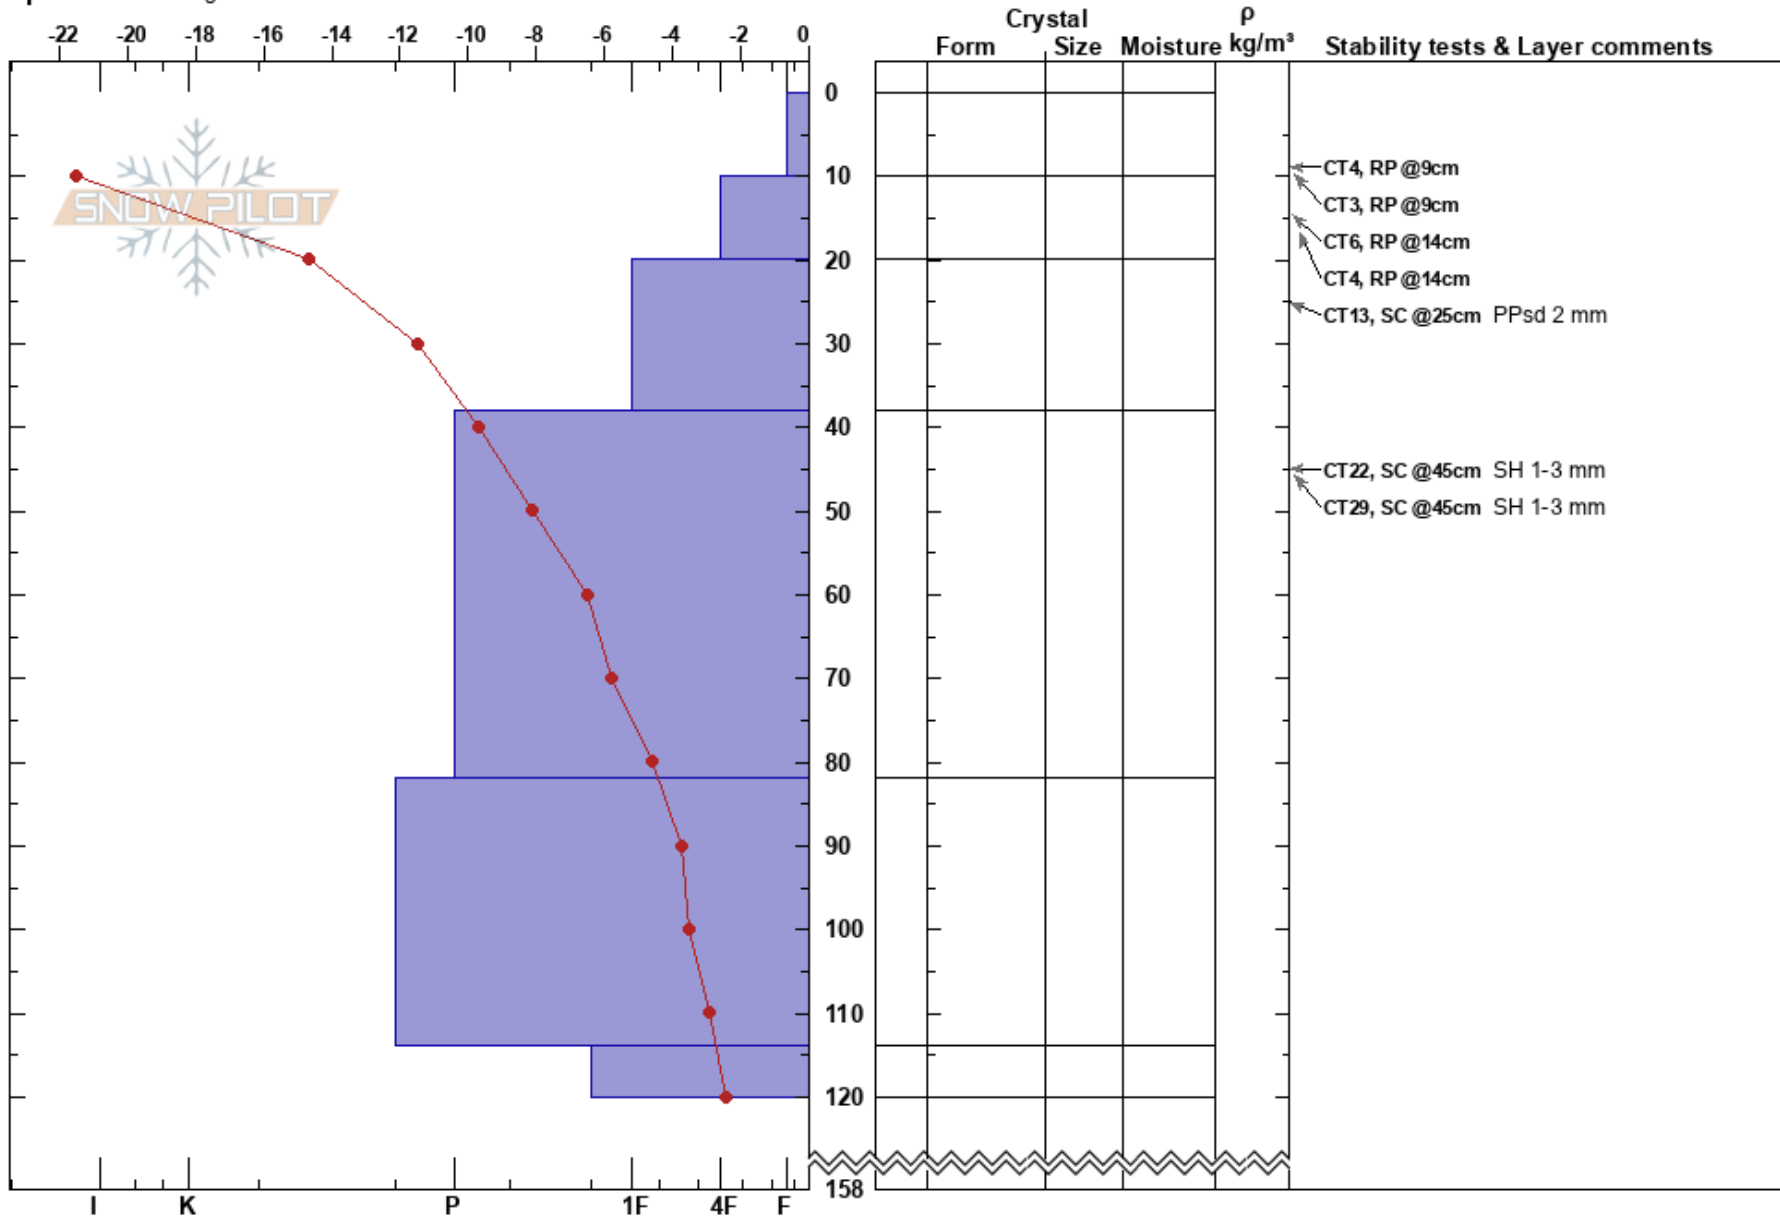

Dogtooth Weekly
 purcell
 BC
 Elevation: 2051 m
 Aspect:

Ryan Harvey
 13/01/2020 - 13:55
 Co-ord: 51.28394N, -117.07312W
 Slope Angle: 0°
 Wind Loading:

Stability: **HS: 158**
 Air Temperature: -23.5°C PF: 50 114-120cm: Problematic layer
 Sky Cover: CLR
 Precipitation: NO
 Wind: Calm

Specifics: Pit dug in a Ski Area

Notes: