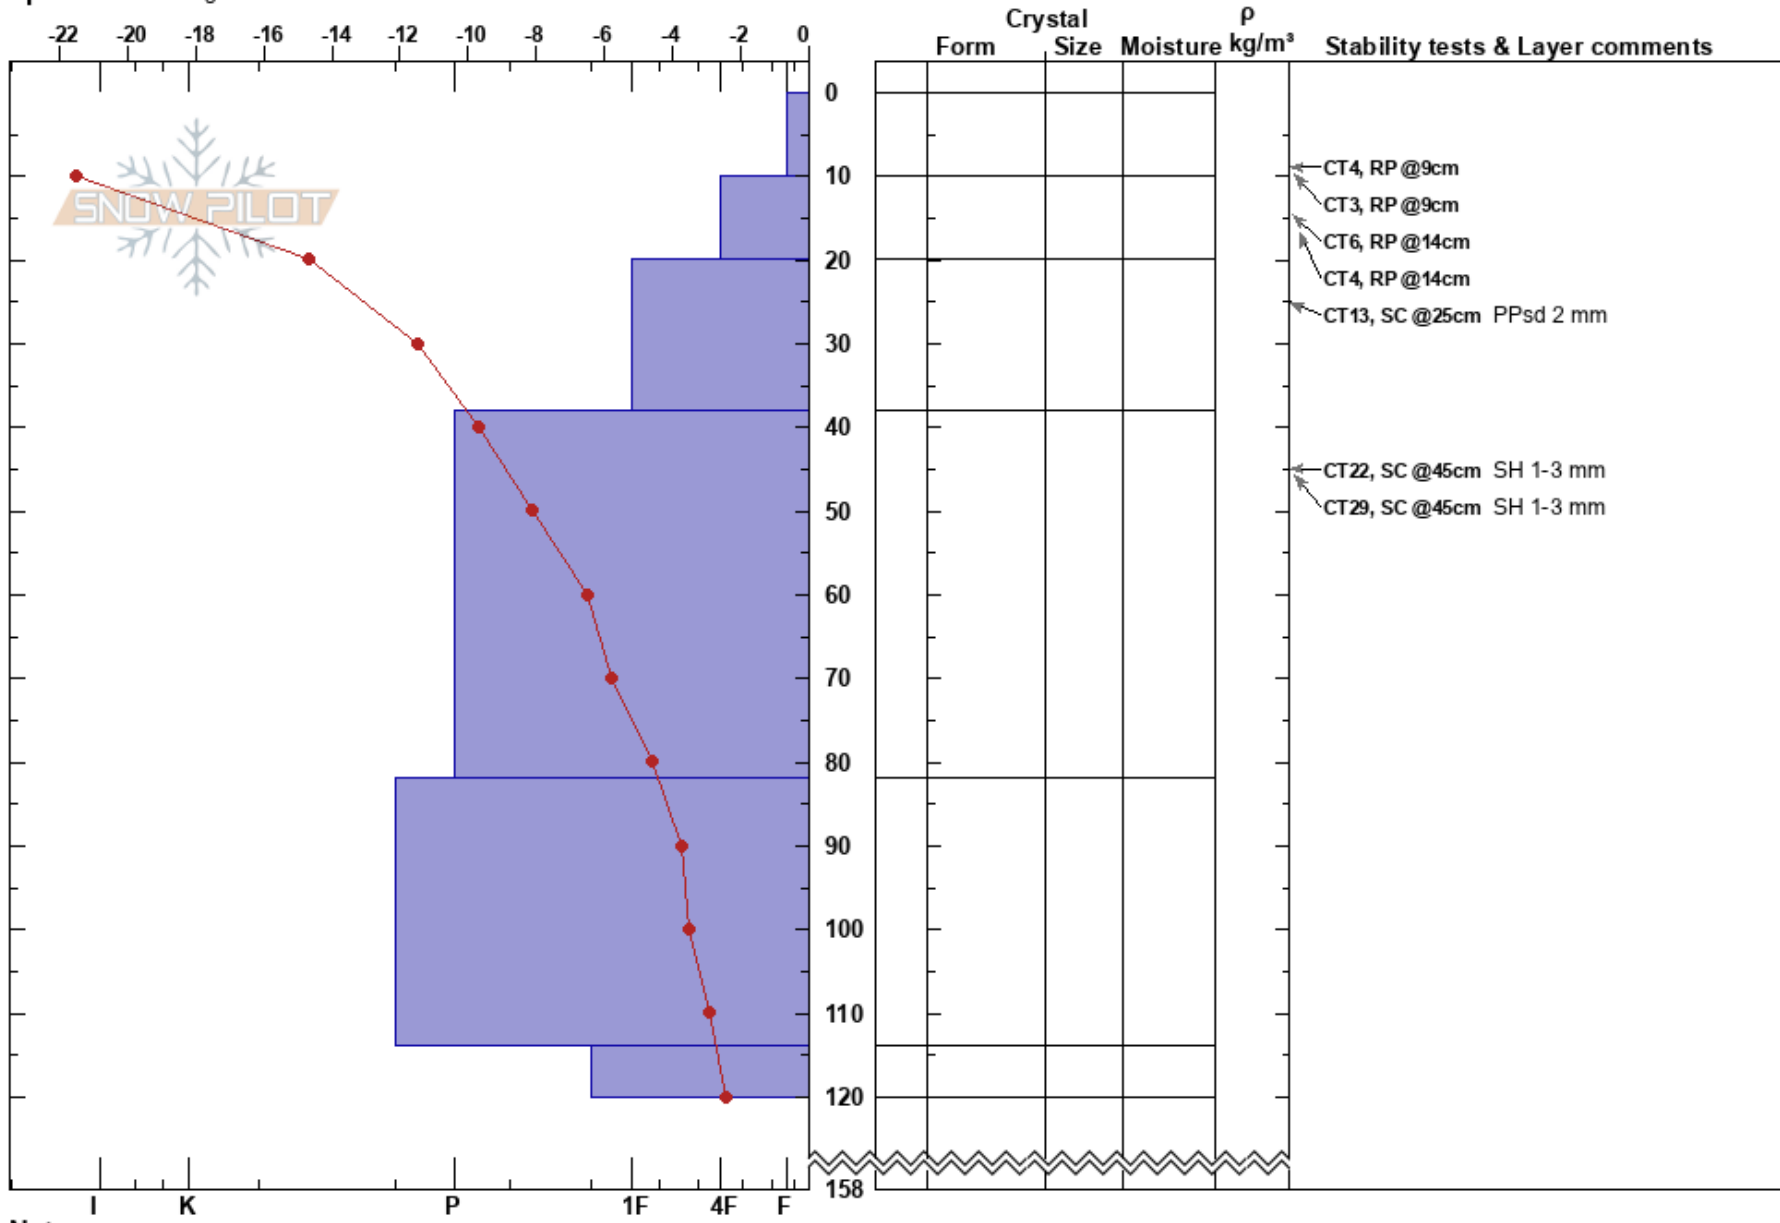

Dogtooth Weekly
 purcell
 BC
 Elevation: 2051 m
 Aspect:

Ryan Harvey
 13/01/2020 - 13:55
 Co-ord: 51.28394N, -117.07312W
 Slope Angle: 0°
 Wind Loading:

Stability: **HS: 158** **Layer Notes:**
 Air Temperature: -23.5°C PF: 50 114-120cm: Problematic layer
 Sky Cover: CLR
 Precipitation: NO
 Wind: Calm

Specifics: Pit dug in a Ski Area

Notes: