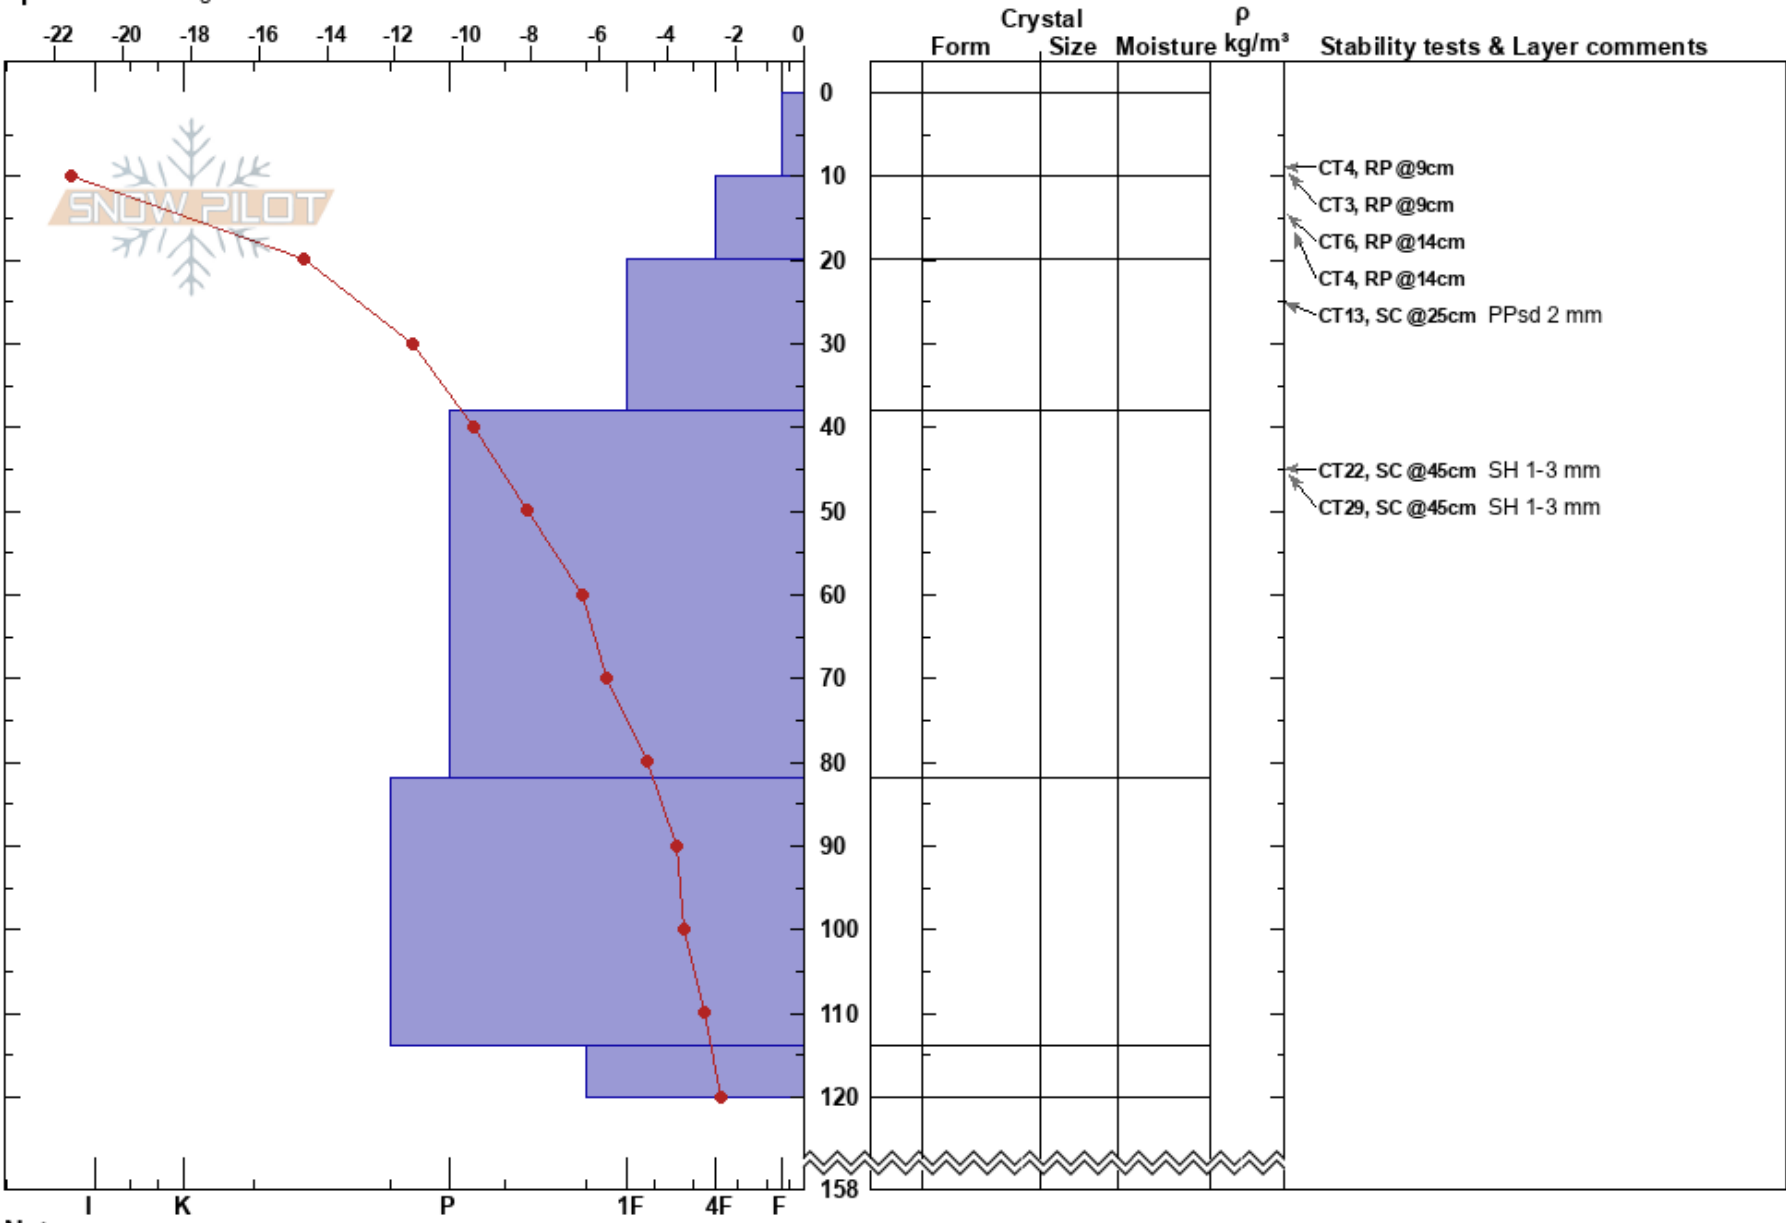

Dogtooth Weekly
 purcell
 BC
 Elevation: 2051 m
 Aspect:

Ryan Harvey
 13/01/2020 - 13:55
 Co-ord: 51.28394N, -117.07312W
 Slope Angle: 0°
 Wind Loading:

Stability: HS: 158
 Air Temperature: -23.5°C PF: 50 114-120cm: Problematic layer
 Sky Cover: CLR
 Precipitation: NO
 Wind: Calm

Specifics: Pit dug in a Ski Area

Notes: