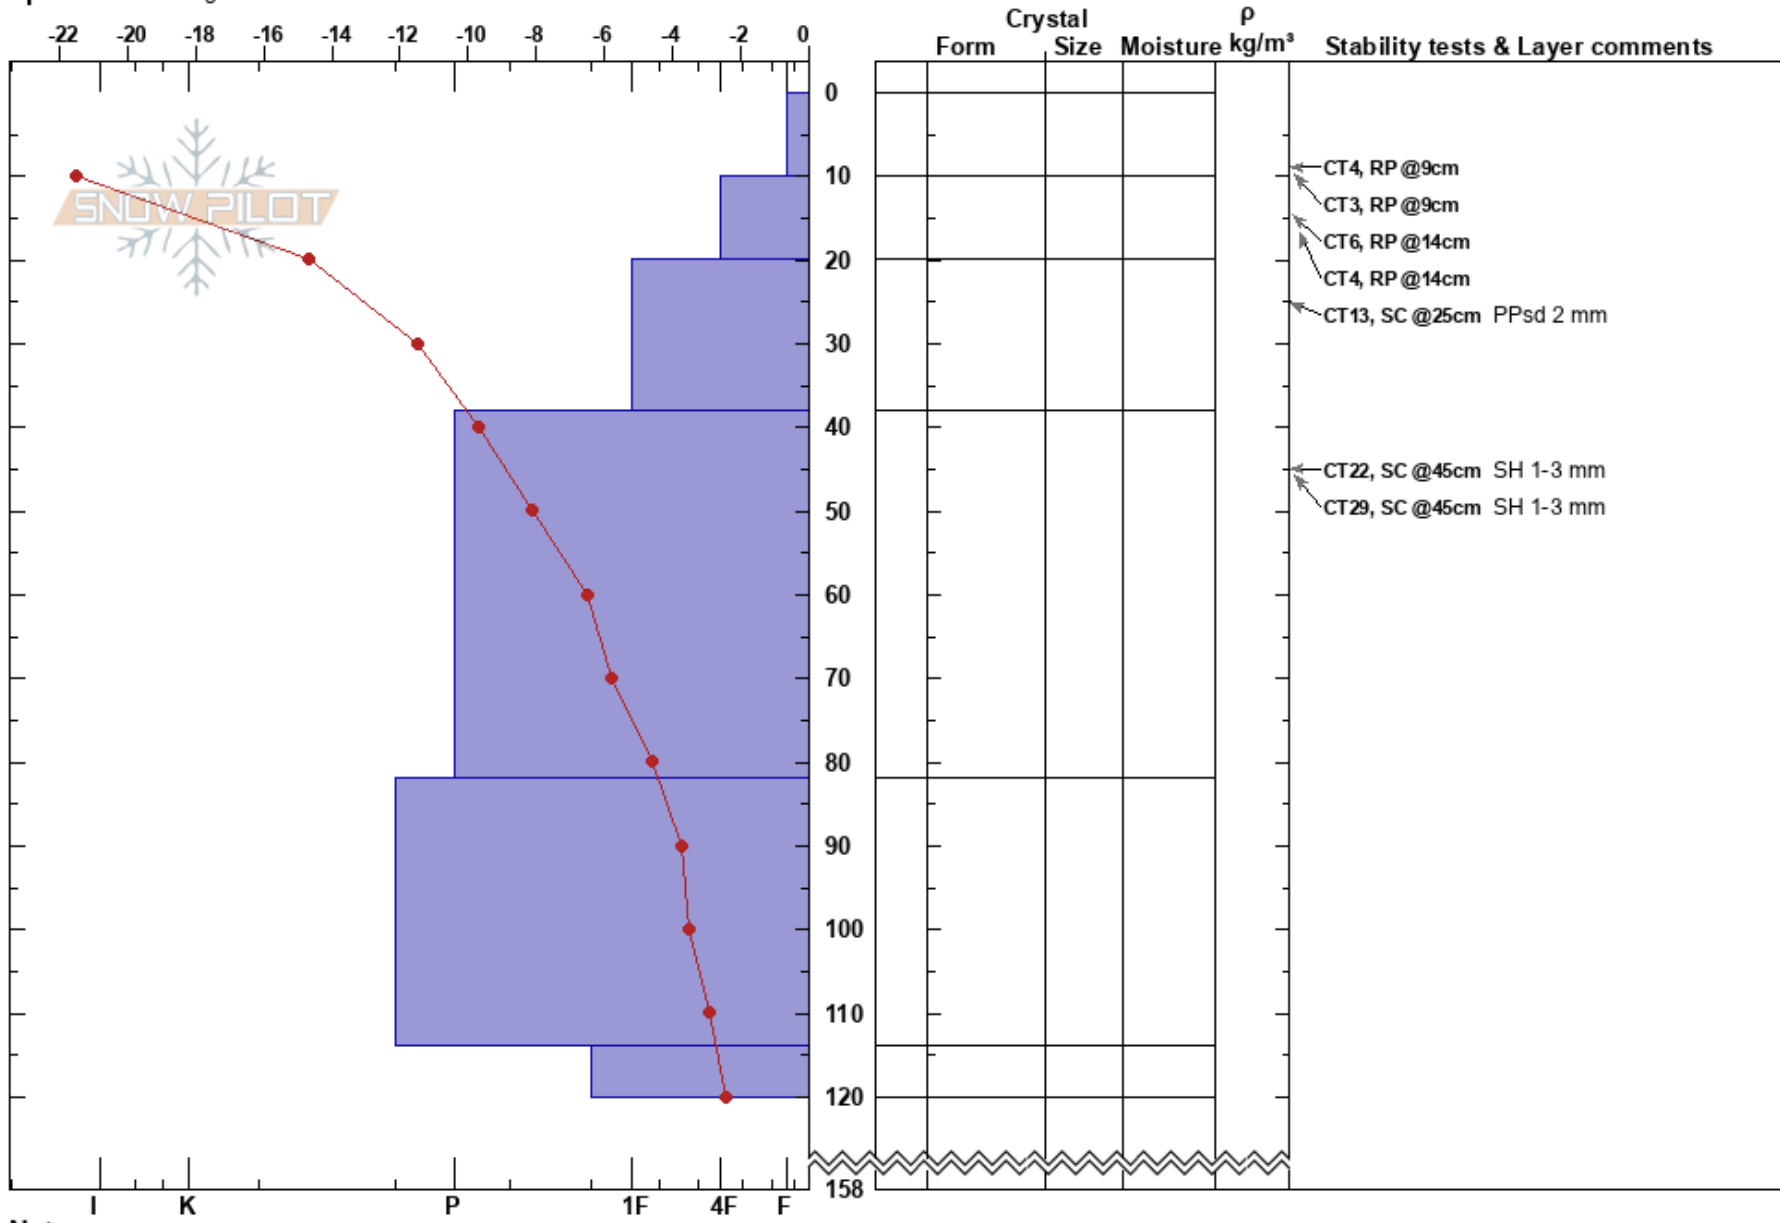

Dogtooth Weekly  
 purcell  
 BC  
 Elevation: 2051 m  
 Aspect:

Ryan Harvey  
 13/01/2020 - 13:55  
 Co-ord: 51.28394N, -117.07312W  
 Slope Angle: 0°  
 Wind Loading:

Stability: **HS: 158**  
 Air Temperature: -23.5°C PF: 50 114-120cm: Problematic layer  
 Sky Cover: CLR  
 Precipitation: NO  
 Wind: Calm

Specifics: Pit dug in a Ski Area

Notes: