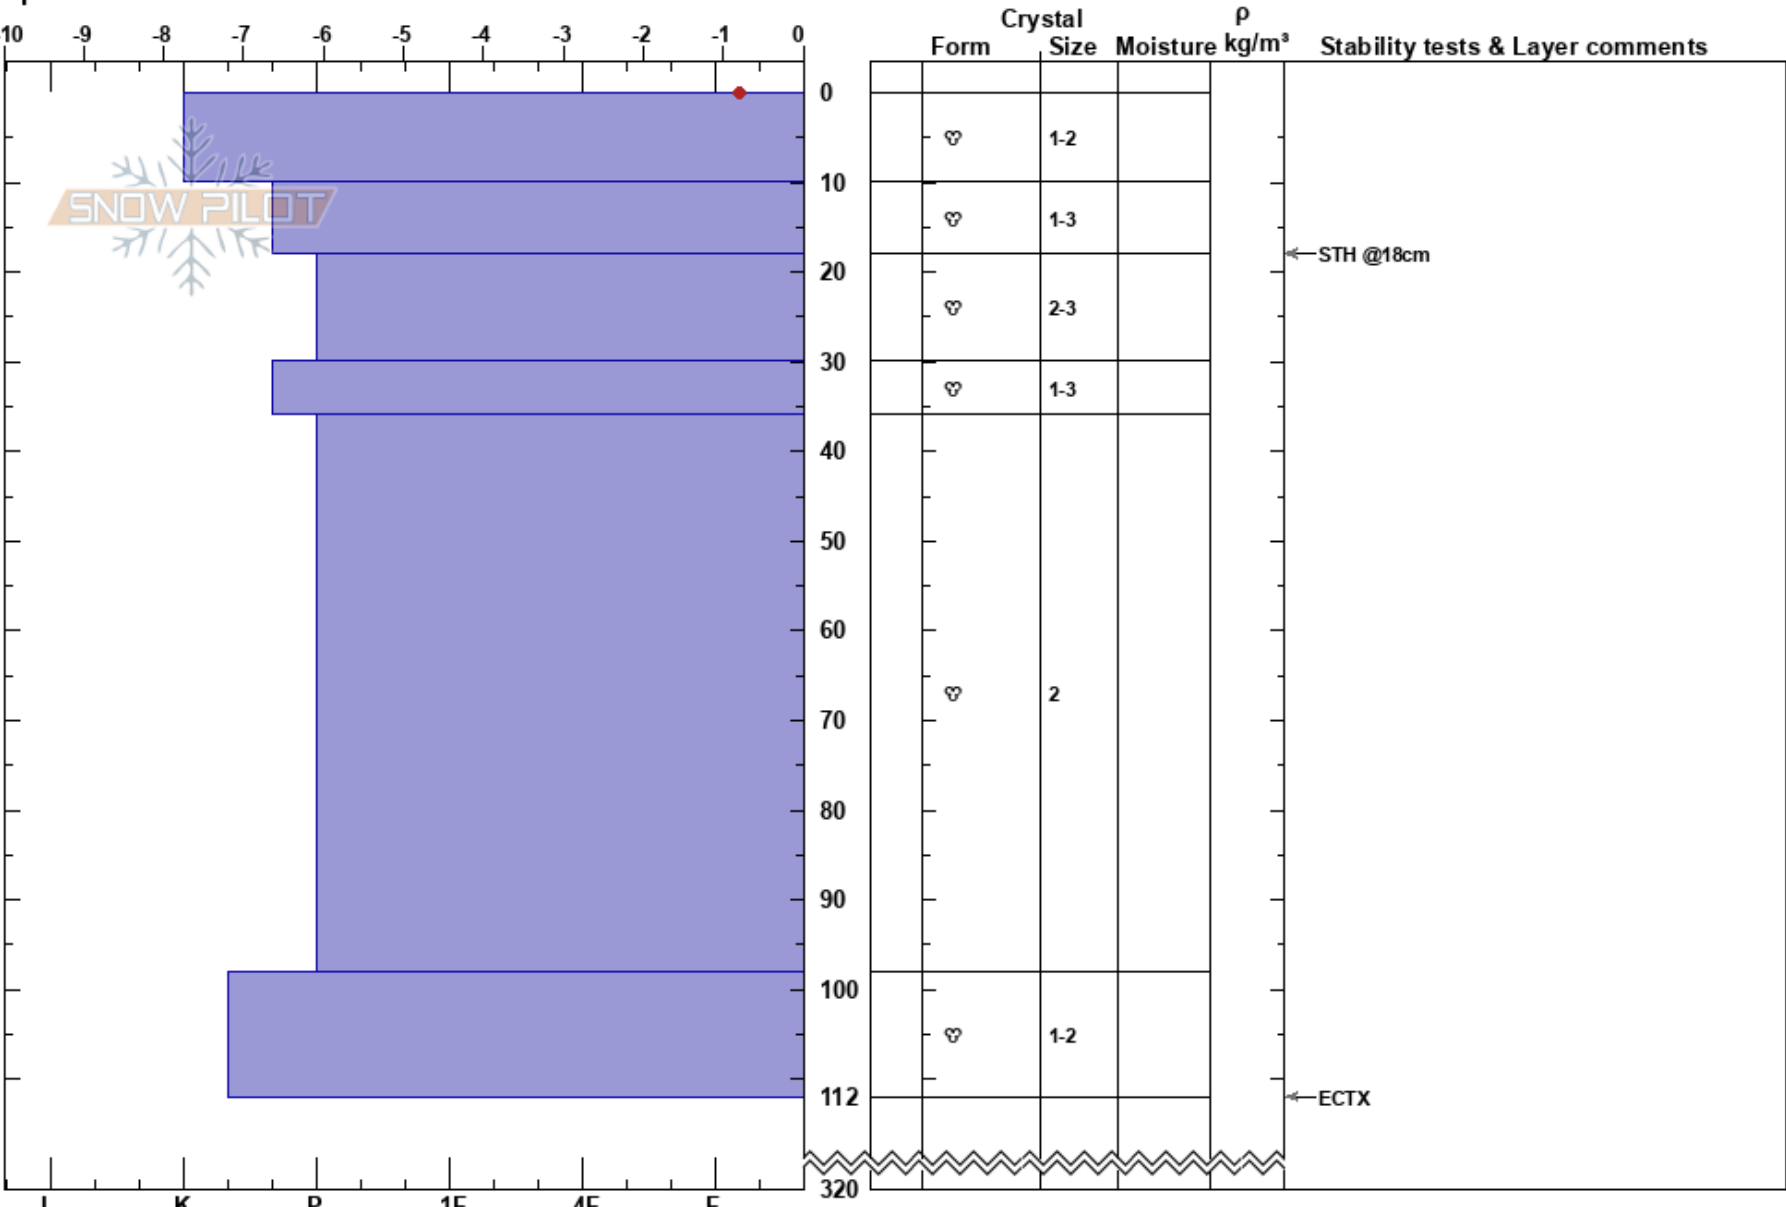

Bláfjöll Eldborgargil
 Southwest corner
 Iceland
 Elevation: 512 m
 Aspect:
 Specifics:

Stefán Jökull Jakobsson
 15/04/2020 - 20:40
 Co-ord: 63.98575N, -21.62161W
 Slope Angle:
 Wind Loading: no

Stability:
 Air Temperature: -1.5°C
 Sky Cover: OVC
 Precipitation:
 Wind: W Moderate

HS:320
 PF: 0
 PS: 0
 Layer Notes:

Notes: