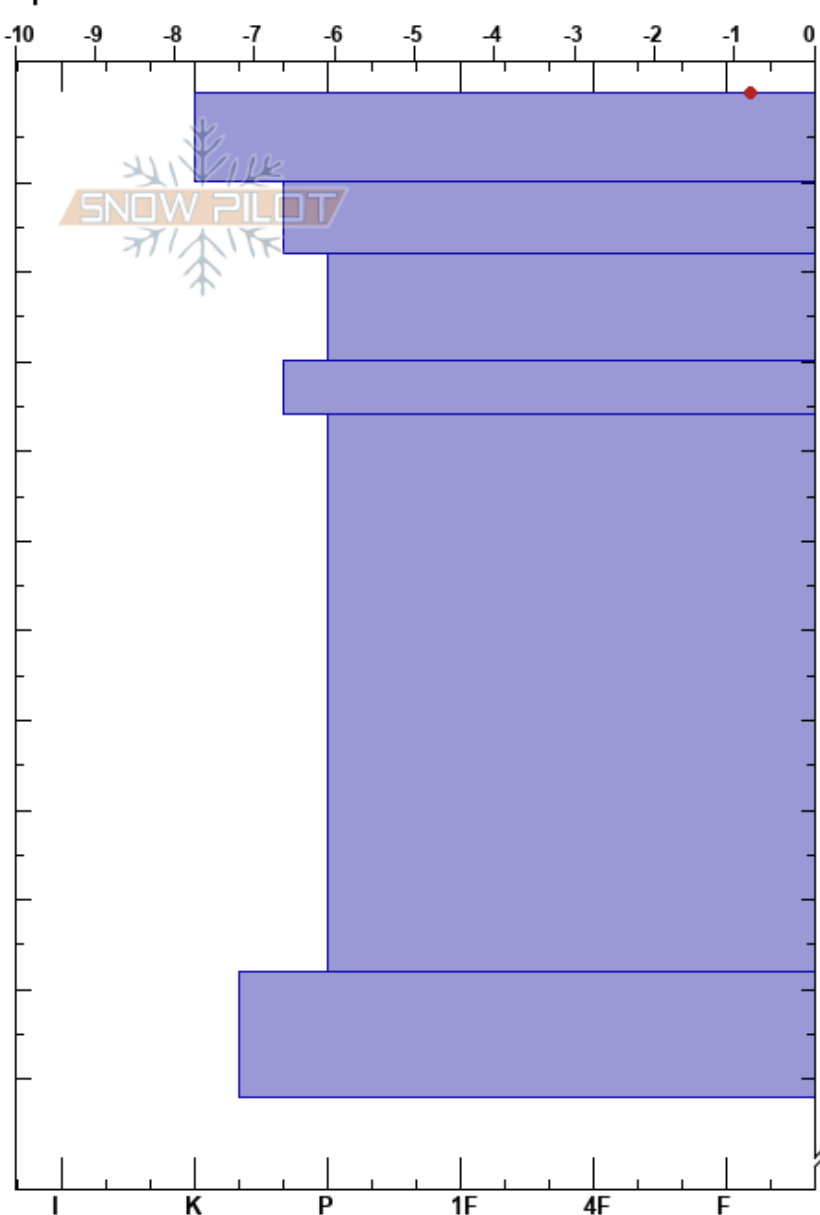

Bláfjöll Eldborgargil
 Southwest corner
 Iceland
 Elevation: 512 m
 Aspect:
 Specifics:

Stefán Jökull Jakobsson
 15/04/2020 - 20:40
 Co-ord: 63.98575N, -21.62161W
 Slope Angle:
 Wind Loading: no

Stability:
 Air Temperature: -1.5°C
 Sky Cover: OVC
 Precipitation:
 Wind: W Moderate

HS:320

PF: 0

PS: 0

Height (m)	Crystal		Moisture	ρ kg/m ³	Stability tests & Layer comments
	Form	Size			
0					
10	☺	1-2			
20	☺	1-3			← STH @18cm
30	☺	2-3			
40					
50					
60					
70	☺	2			
80					
90					
100					
112	☺	1-2			← ECTX
320					