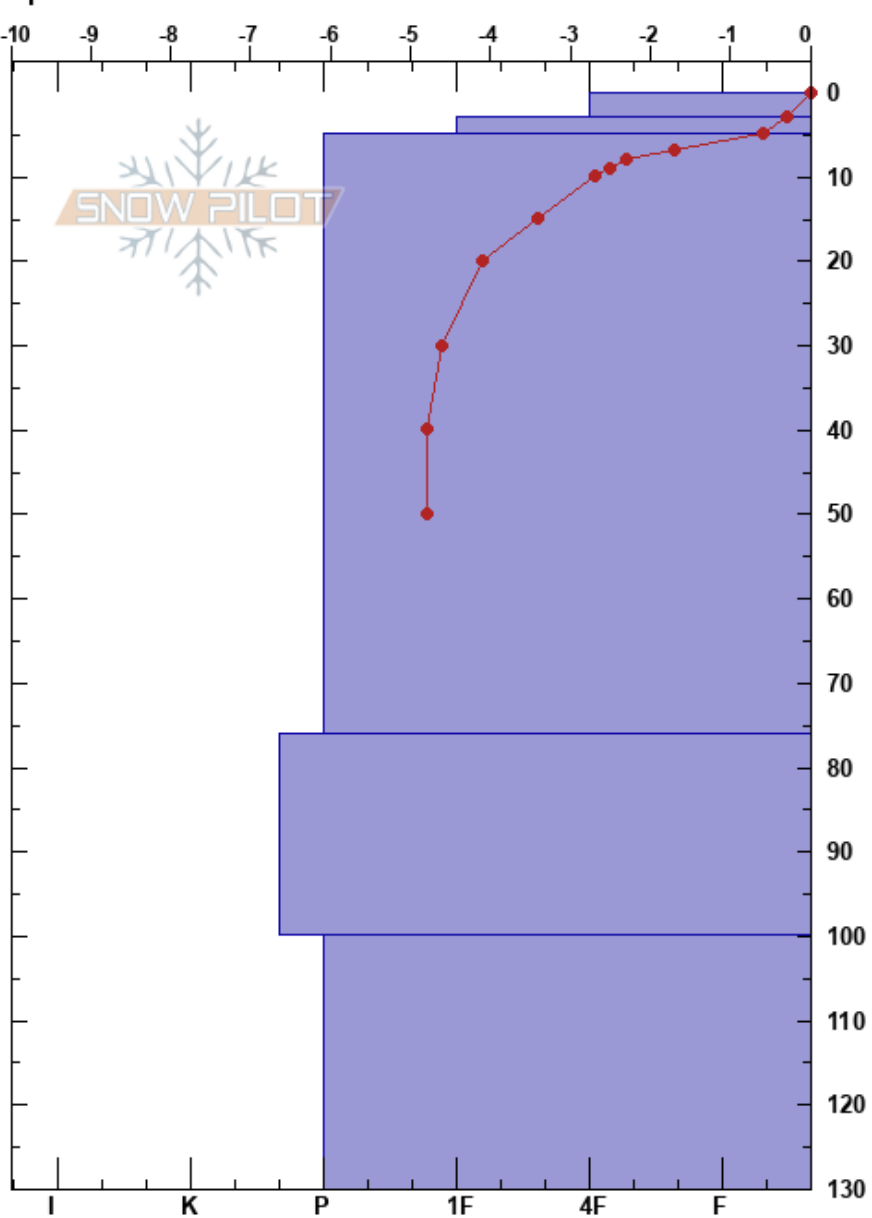

Voodoo Bowl NE Facing Kyle Van Peurse
 Bridgeport Winter Rec Ar CA 03/18/2017 - 3:30pm
 Elevation: 9370 ft Co-ord: 38.32258N, -119.62766W
 Aspect: 45° Slope Angle: 36°
 Specifics: Wind Loading:

Stability:
 Air Temperature: 2°C
 Sky Cover: OVC
 Precipitation: S1
 Wind:

Layer Notes:

Form	Crystal		ρ kg/m³	Stability tests & Layer comments
	Size	Moisture		
○		W		
● (○)		D-M		
●	0.3			
●	0.5			
●	1			

Notes: