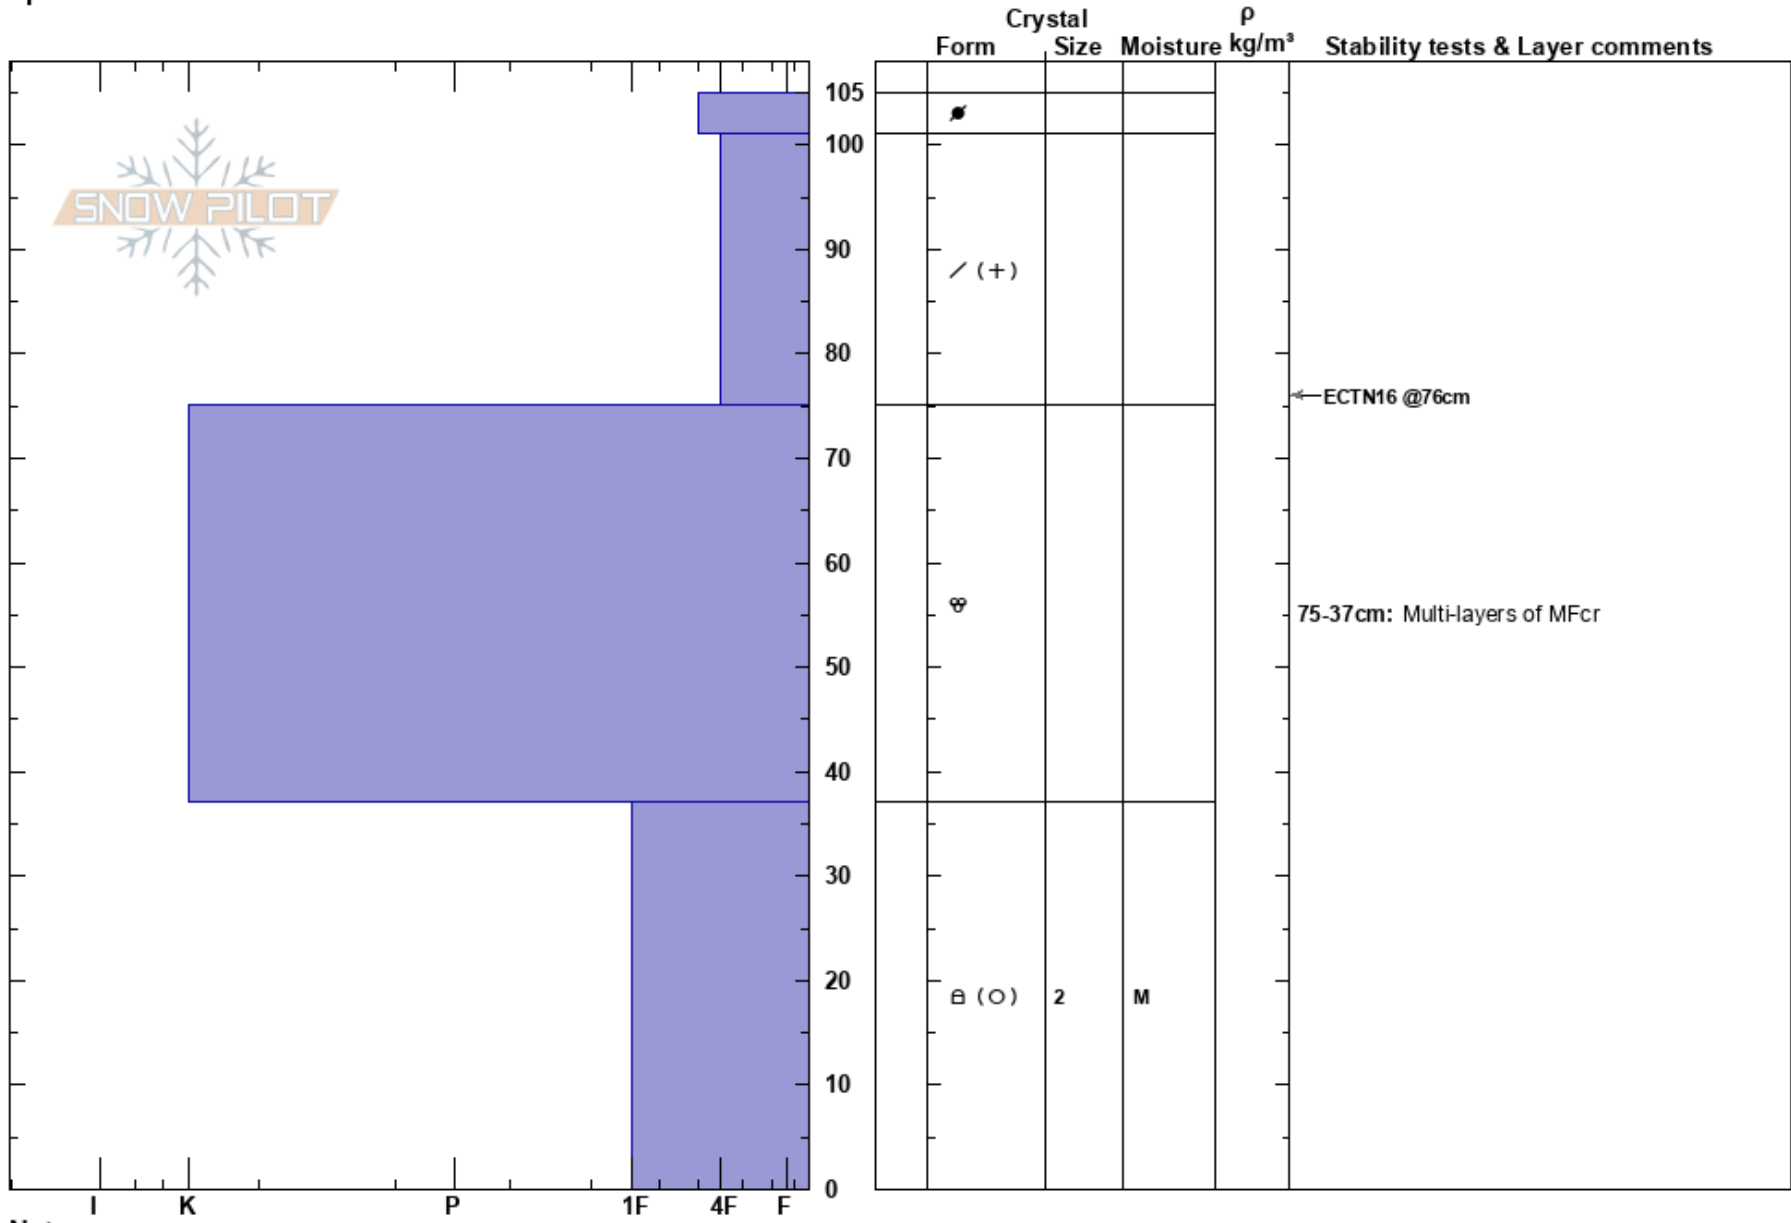

Batch_Plant_20200415
 Vail/Summit County
 CO
Elevation: 11700 ft
Aspect: 217°
Specifics:

Ron Simenhois
 04/15/2020 - 11:45am
Co-ord: 13S 419600W 4392977N
Slope Angle: 25°
Wind Loading: previous

Stability:
Air Temperature: -5°C
Sky Cover: OVC
Precipitation: NO
Wind: NW Moderate

HS: 105
Layer Notes:
 75-37cm: Multi-layers of MFcr

Notes: