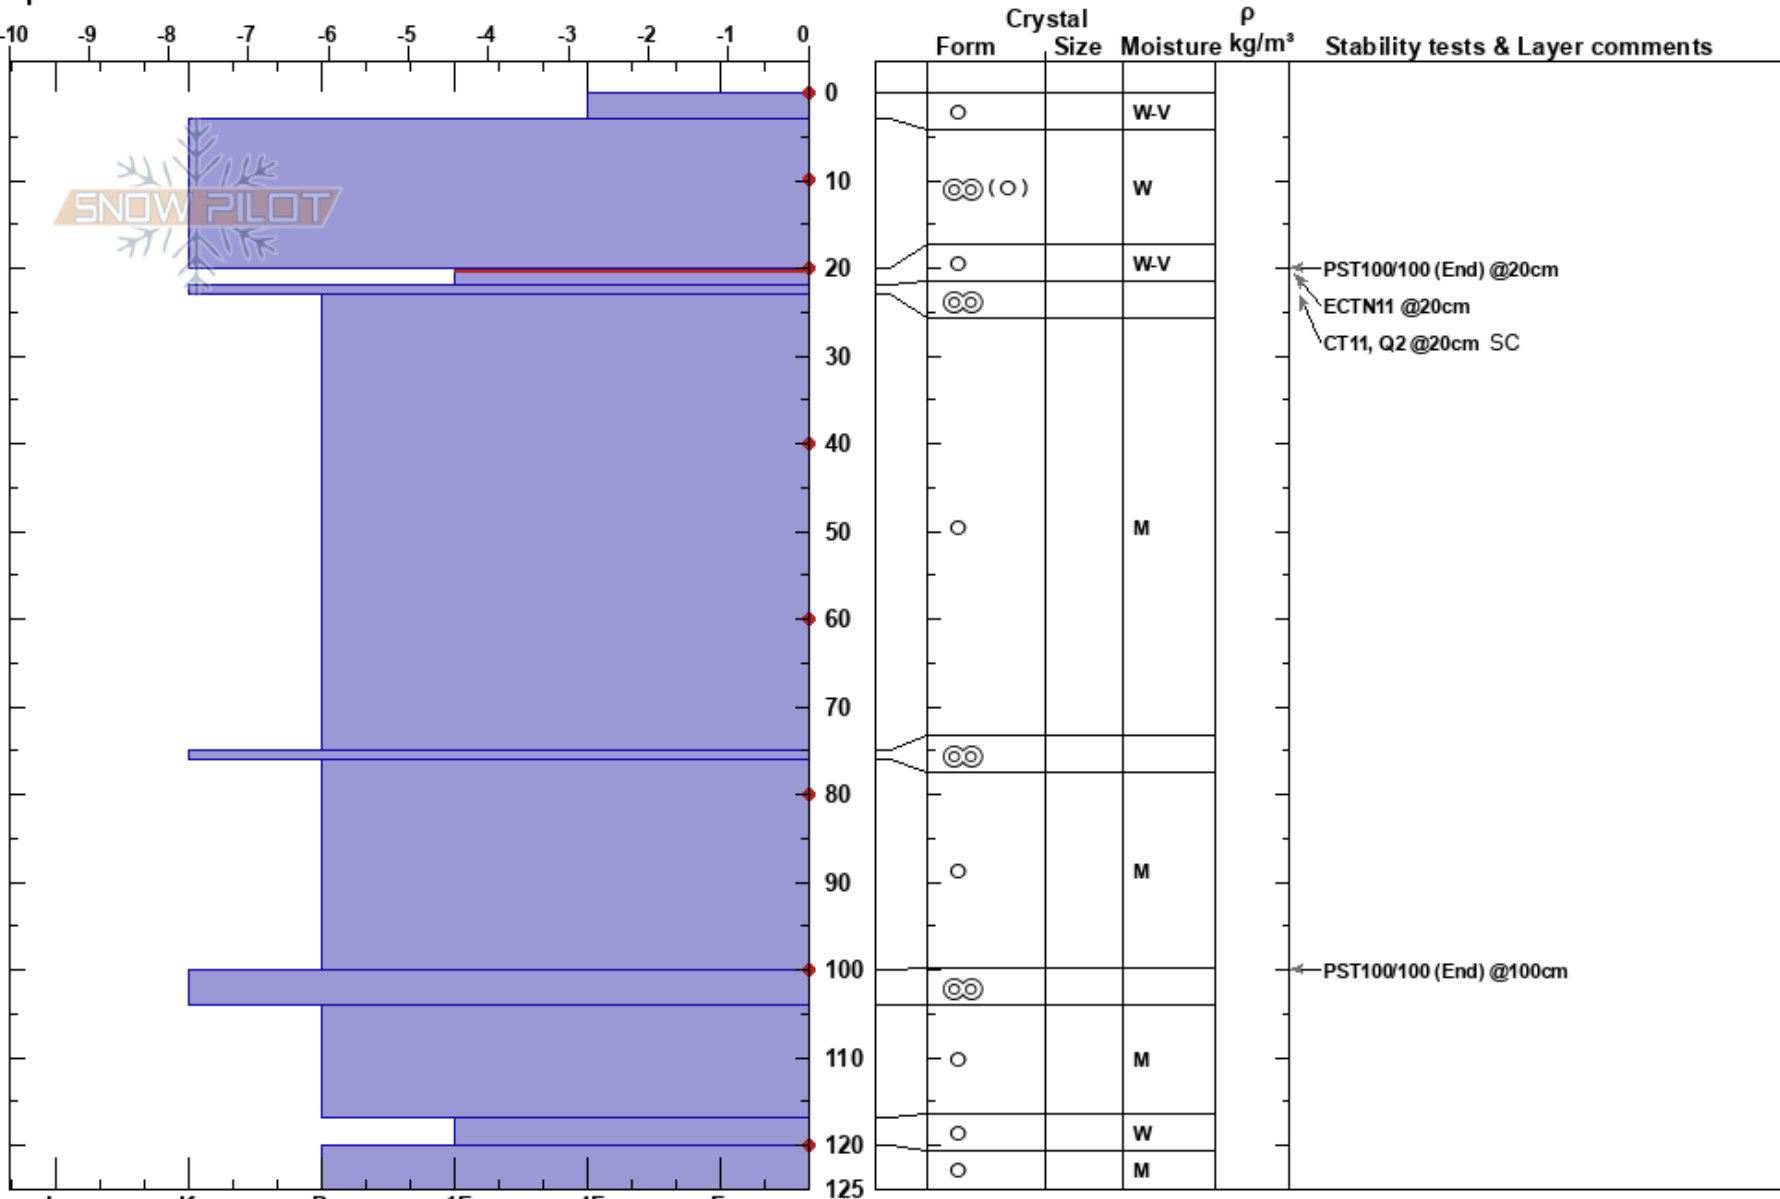

Voodoo Bowl E Facing
 Bridgeport Winter Rec Ar
 CA

Kyle Van Peurseem
 03/18/2017 - 2:00pm

Co-ord: 38.32366N, -119.63139W

Elevation: 9444 ft

Slope Angle: 30°

Aspect: 90°

Wind Loading: no

Specifics:

Stability:

Air Temperature: 5°C

Sky Cover: BKN

Precipitation: NO

Wind: NE Moderate

Layer Notes:

20-22cm: Problematic layer

Notes: