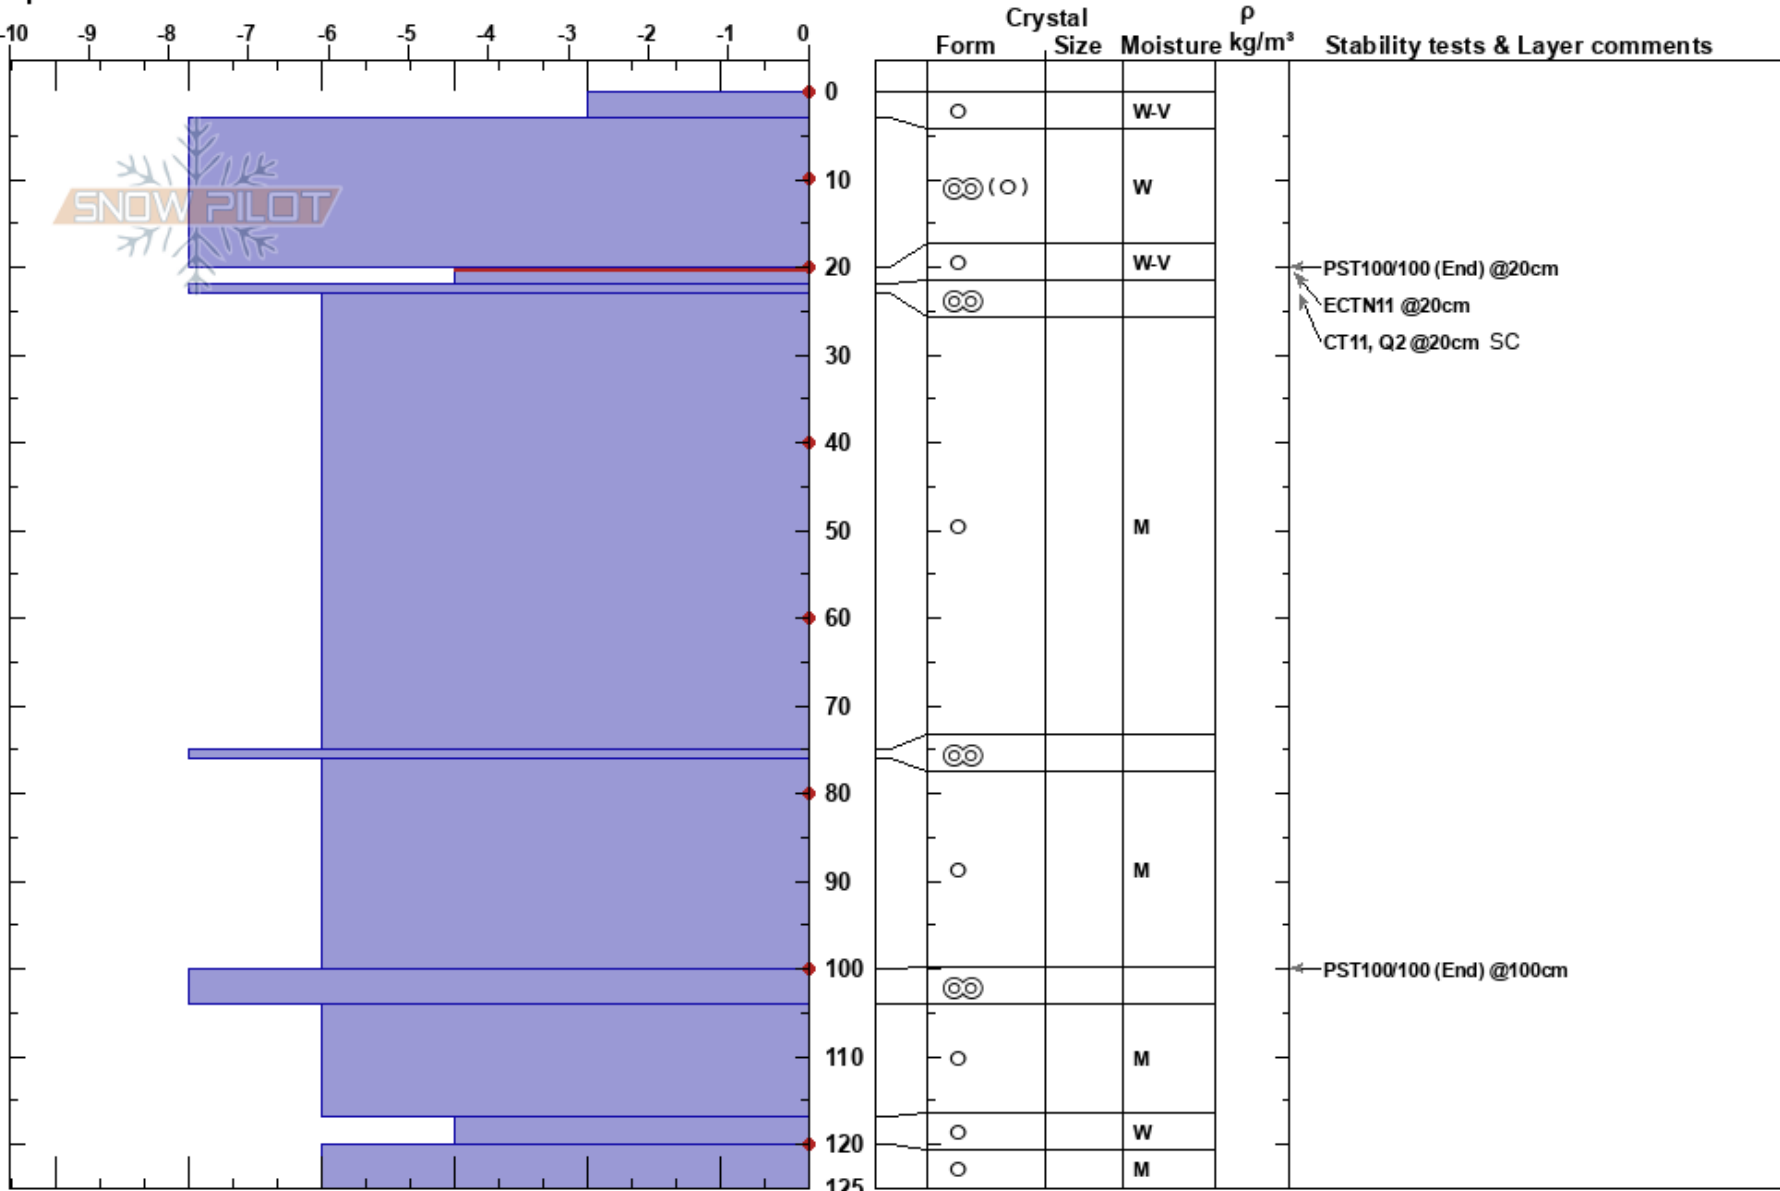

Voodoo Bowl E Facing
 Bridgeport Winter Rec Ar
 CA

Kyle Van Peurse
 03/18/2017 - 2:00pm

Co-ord: 38.32366N, -119.63139W

Elevation: 9444 ft

Slope Angle: 30°

Aspect: 90°

Wind Loading: no

Specifics:

Stability:

Air Temperature: 5°C

Sky Cover: BKN

Precipitation: NO

Wind: NE Moderate

Layer Notes:

20-22cm: Problematic layer

Notes: