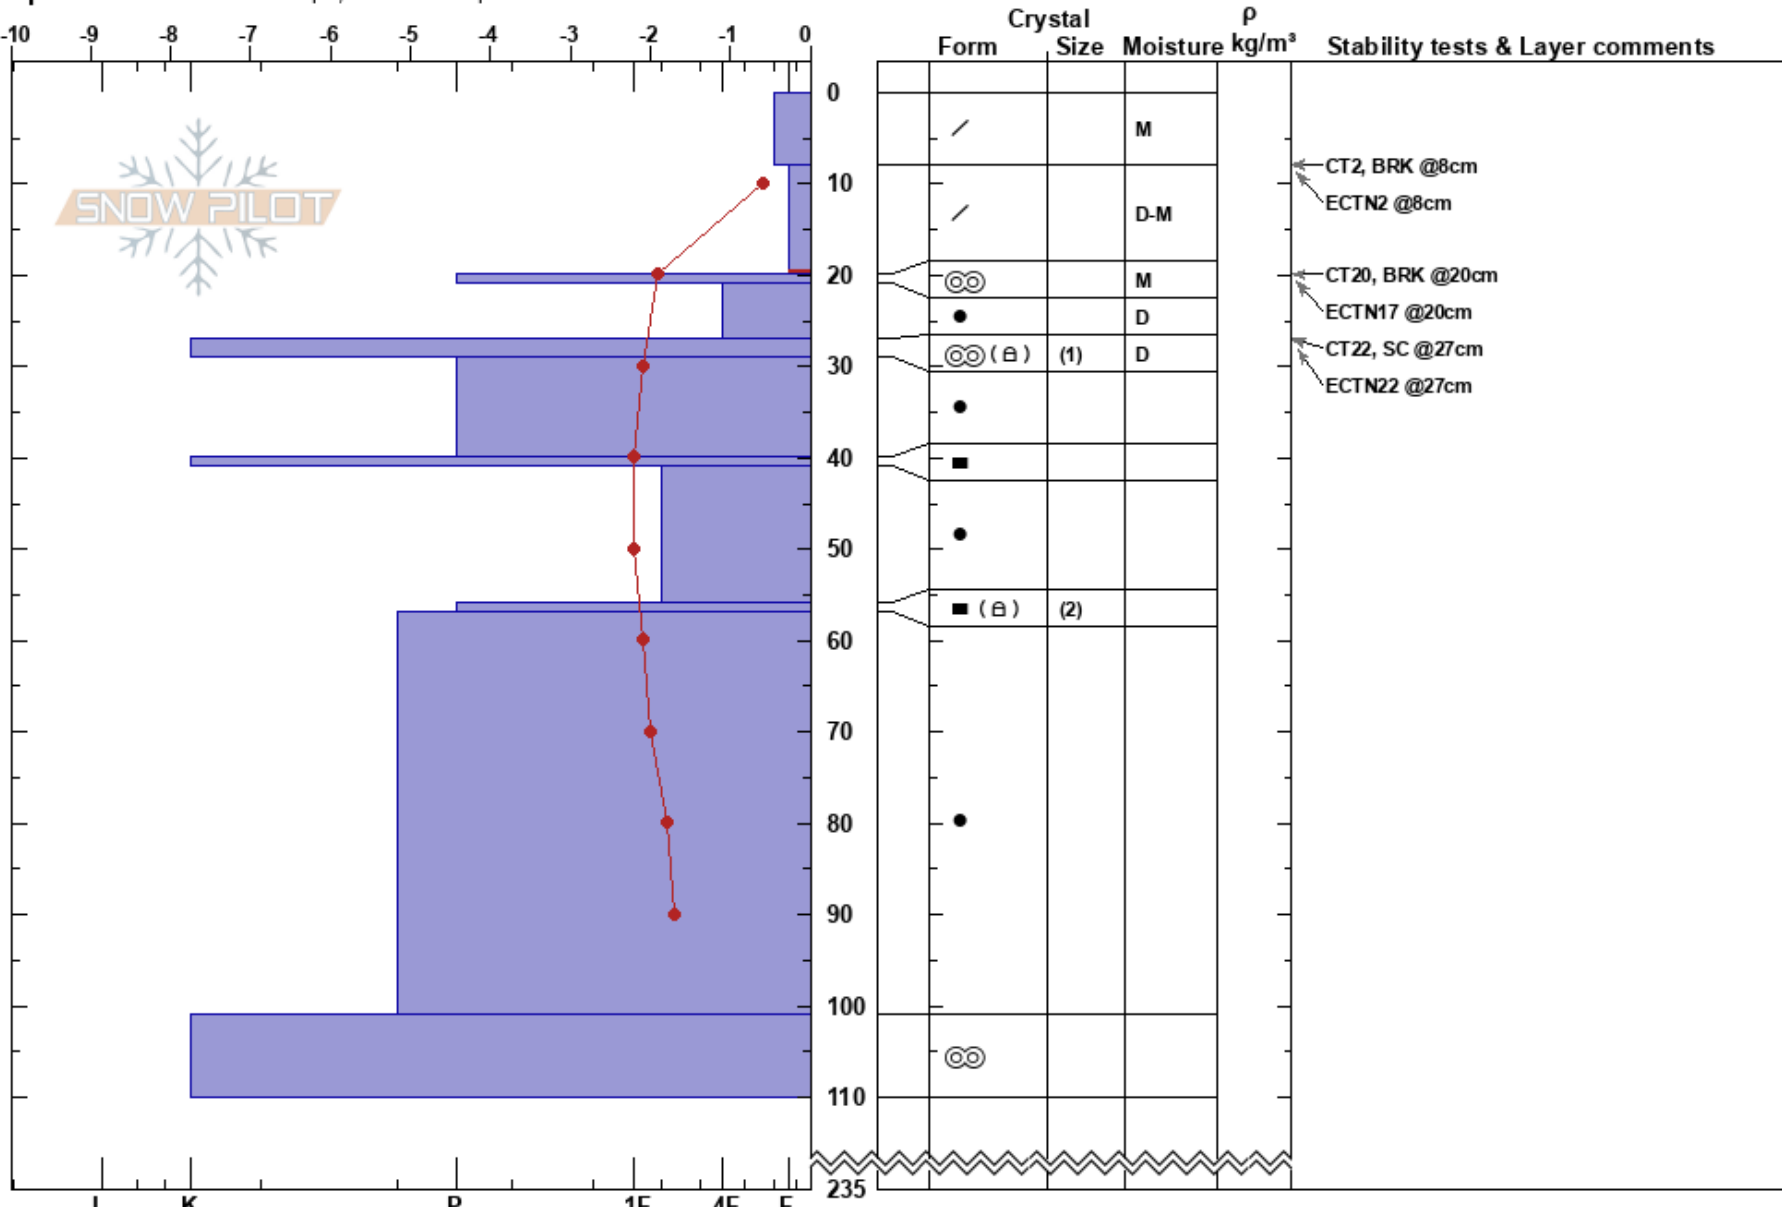

Hamra TL
 Funäsfjällen
 Sweden
 Elevation: 987 m
 Aspect: E
 Specifics: Ski tracks on slope; We skied slope

John Wilcoxon
 15/04/2020 - 11:00
 Co-ord: 33V 360279E 6939557N
 Slope Angle: 30°
 Wind Loading: previous

Stability: Very Good HS:235
 Air Temperature: 3.2°C PF: 20 8-20cm: Problematic layer
 Sky Cover: BKN PS: 4
 Precipitation: S-1
 Wind: S Moderate

Notes: Bedöm drevsnöflak
 Observera vilken höj noll punkten är.