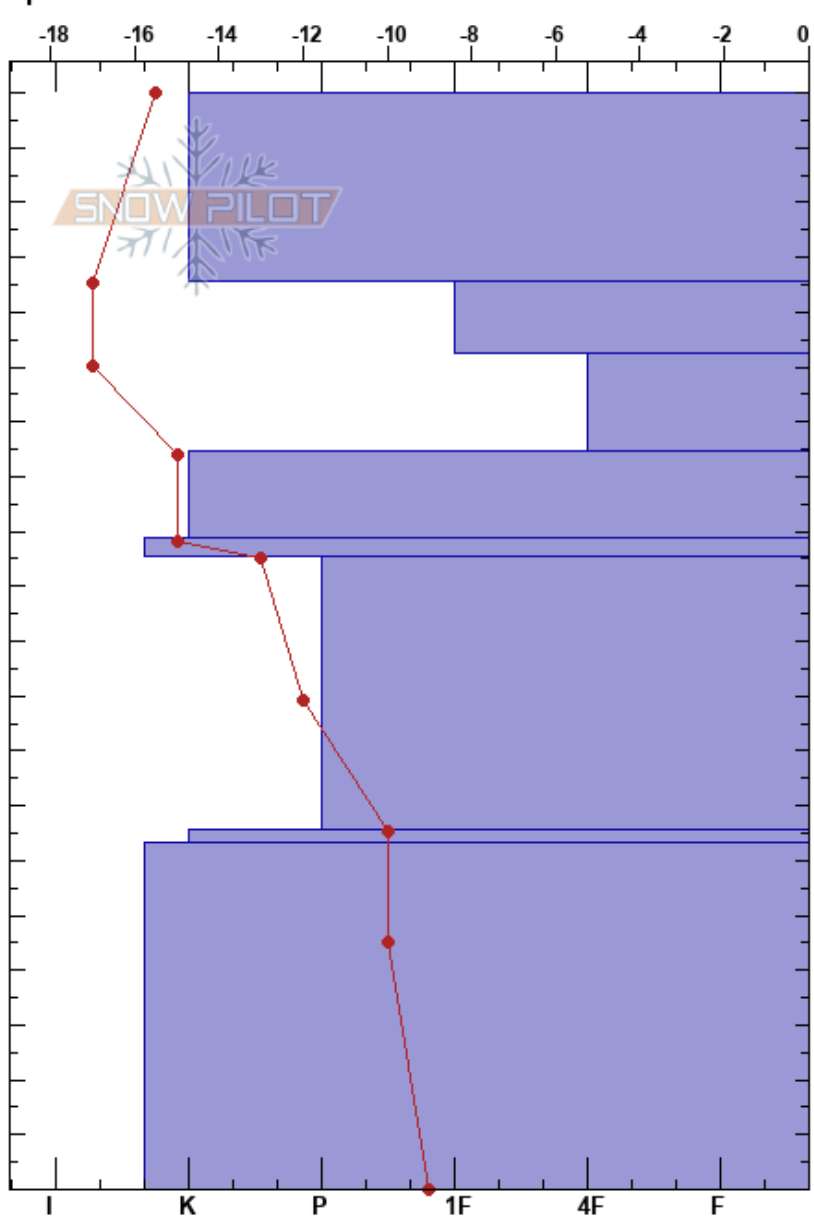

Bro Bowl North  
Chugach Range  
AK

Max Wittenberg  
03/15/2017 - 11:00am  
Co-ord: 61.18552N, -145.75012E  
Slope Angle: 32°  
Wind Loading: yes

Stability:  
Air Temperature: -14°C  
Sky Cover: BKN  
Precipitation: NO  
Wind: NE Moderate

Elevation:  
Aspect:  
Specifics:

	Crystal		$\rho$ kg/m <sup>3</sup>	Stability tests & Layer comments
	Form	Size		
200				
180	•	1		
160	⊖	1		
140	⊖	1		
120	⊖	1		
110	=			
90	⊖	0.5		
70	=			
60				
30	⊖	0.5		