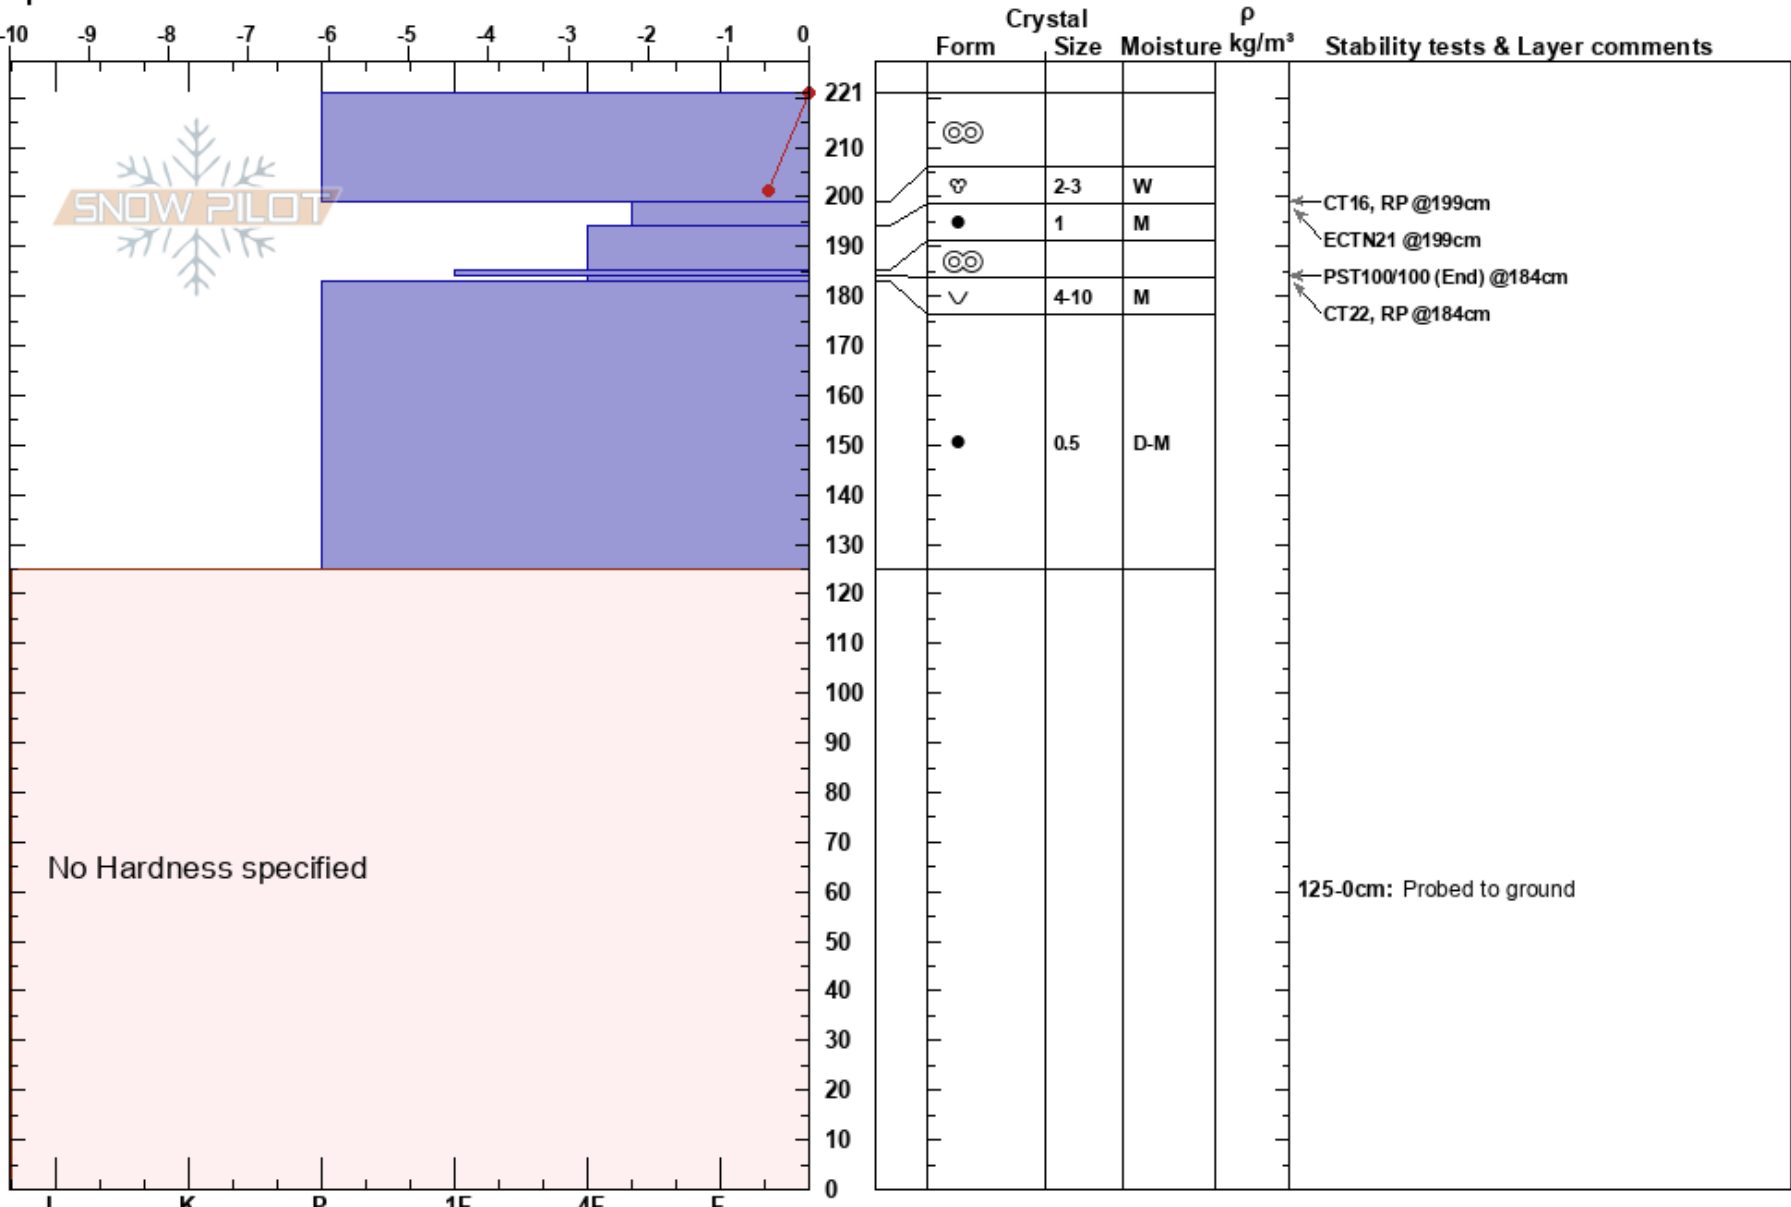

Lincoln Ridge  
 Central Sierra  
 CA  
 Elevation: 7520 ft  
 Aspect: 25°  
 Specifics:

Steve Reynaud  
 04/14/2020 - 10:30am  
 Co-ord: 39.59326N, -120.49249W  
 Slope Angle: 25°  
 Wind Loading: no

Stability: Very Good  
 Air Temperature: HS:221  
 Sky Cover: CLR  
 Precipitation: NO  
 Wind: NE Light Breeze  
 PF: 0  
 184-183cm: Problematic layer  
 125-0cm: Probed to ground

**Notes:** Snowpit dug in below treeline terrain. Good overnight refreeze with clear skies, softening by late morning. Test results today showing more stable results than 2 days ago in same area.