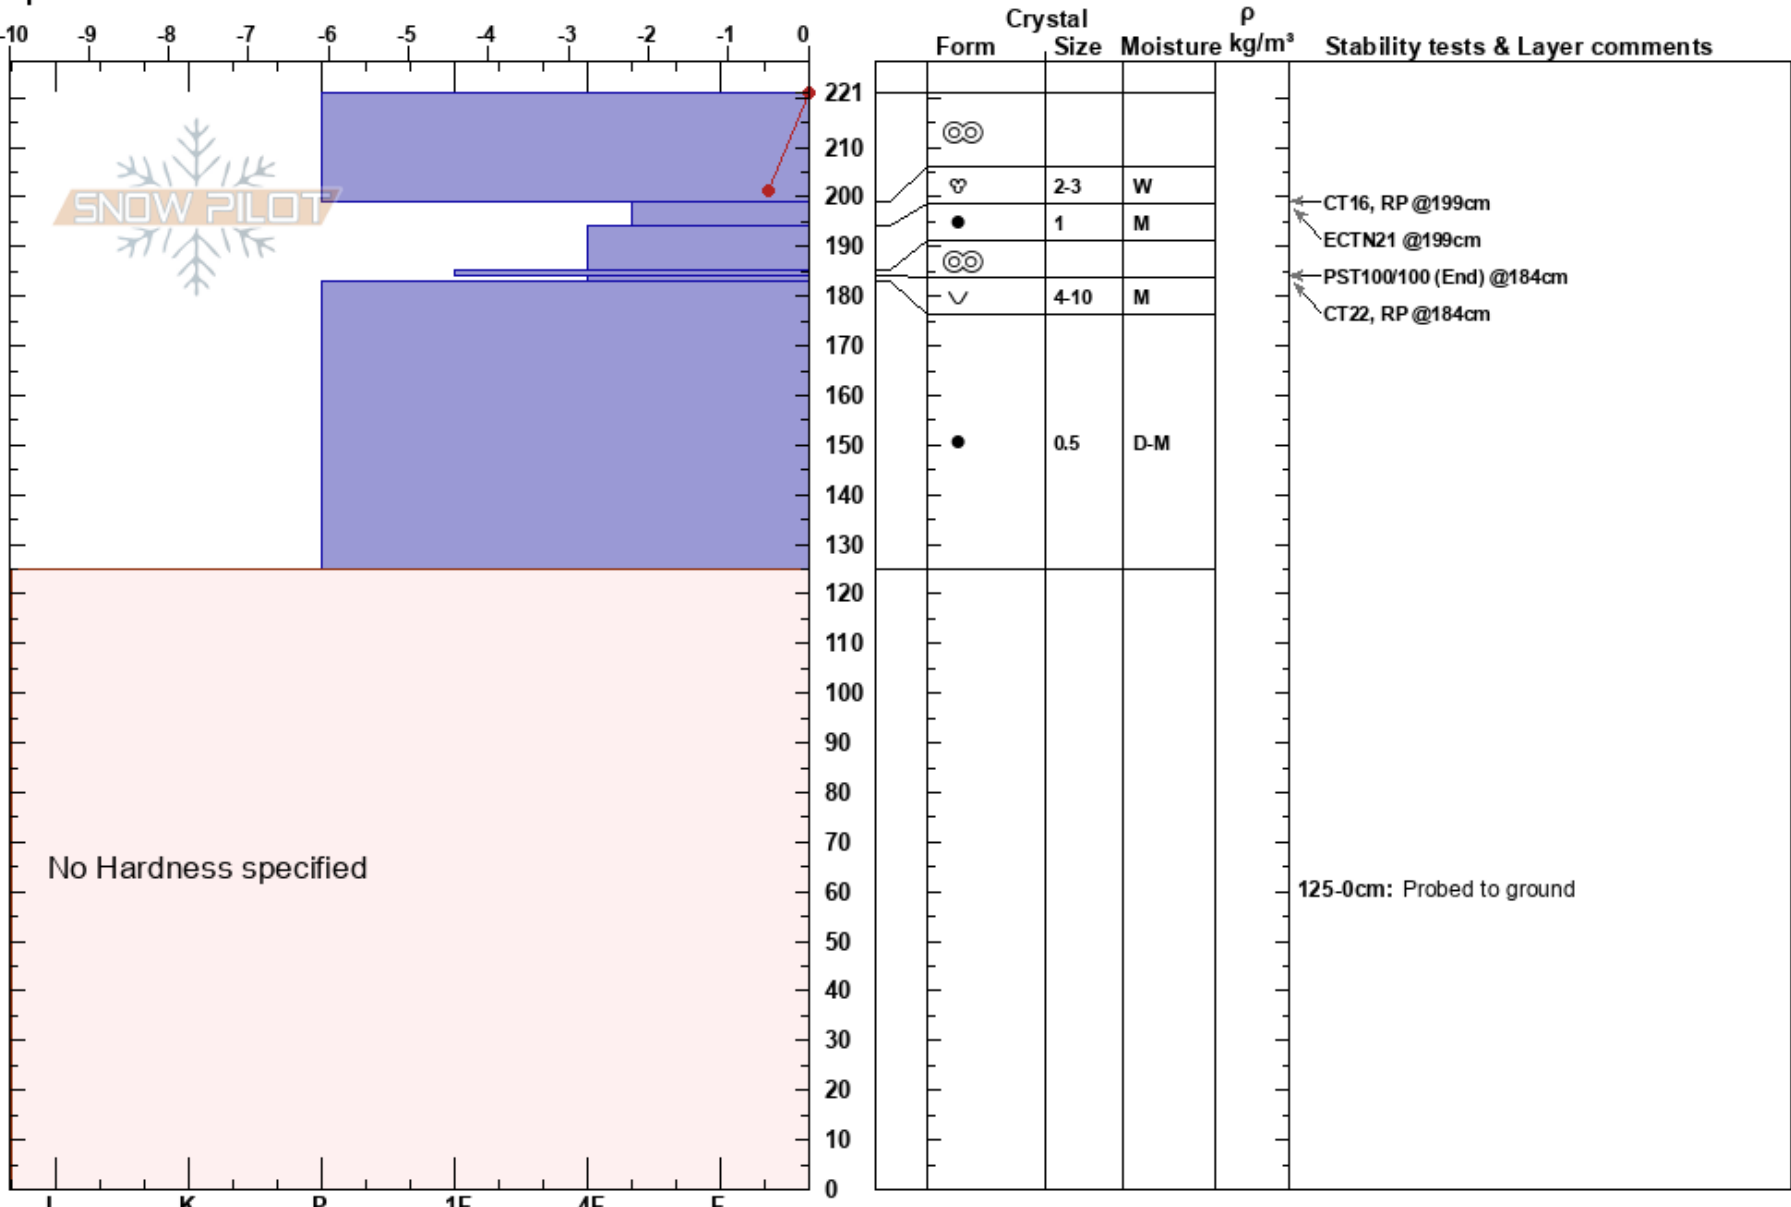

Lincoln Ridge  
 Central Sierra  
 CA  
 Elevation: 7520 ft  
 Aspect: 25°  
 Specifics:

Steve Reynaud  
 04/14/2020 - 10:30am  
 Co-ord: 39.59326N, -120.49249W  
 Slope Angle: 25°  
 Wind Loading: no

Stability: Very Good  
 Air Temperature:  
 Sky Cover: CLR  
 Precipitation: NO  
 Wind: NE Light Breeze

HS:221  
 PF: 0  
 184-183cm: Problematic layer  
 125-0cm: Probed to ground

**Notes:** Snowpit dug in below treeline terrain. Good overnight refreeze with clear skies, softening by late morning. Test results today showing more stable results than 2 days ago in same area.