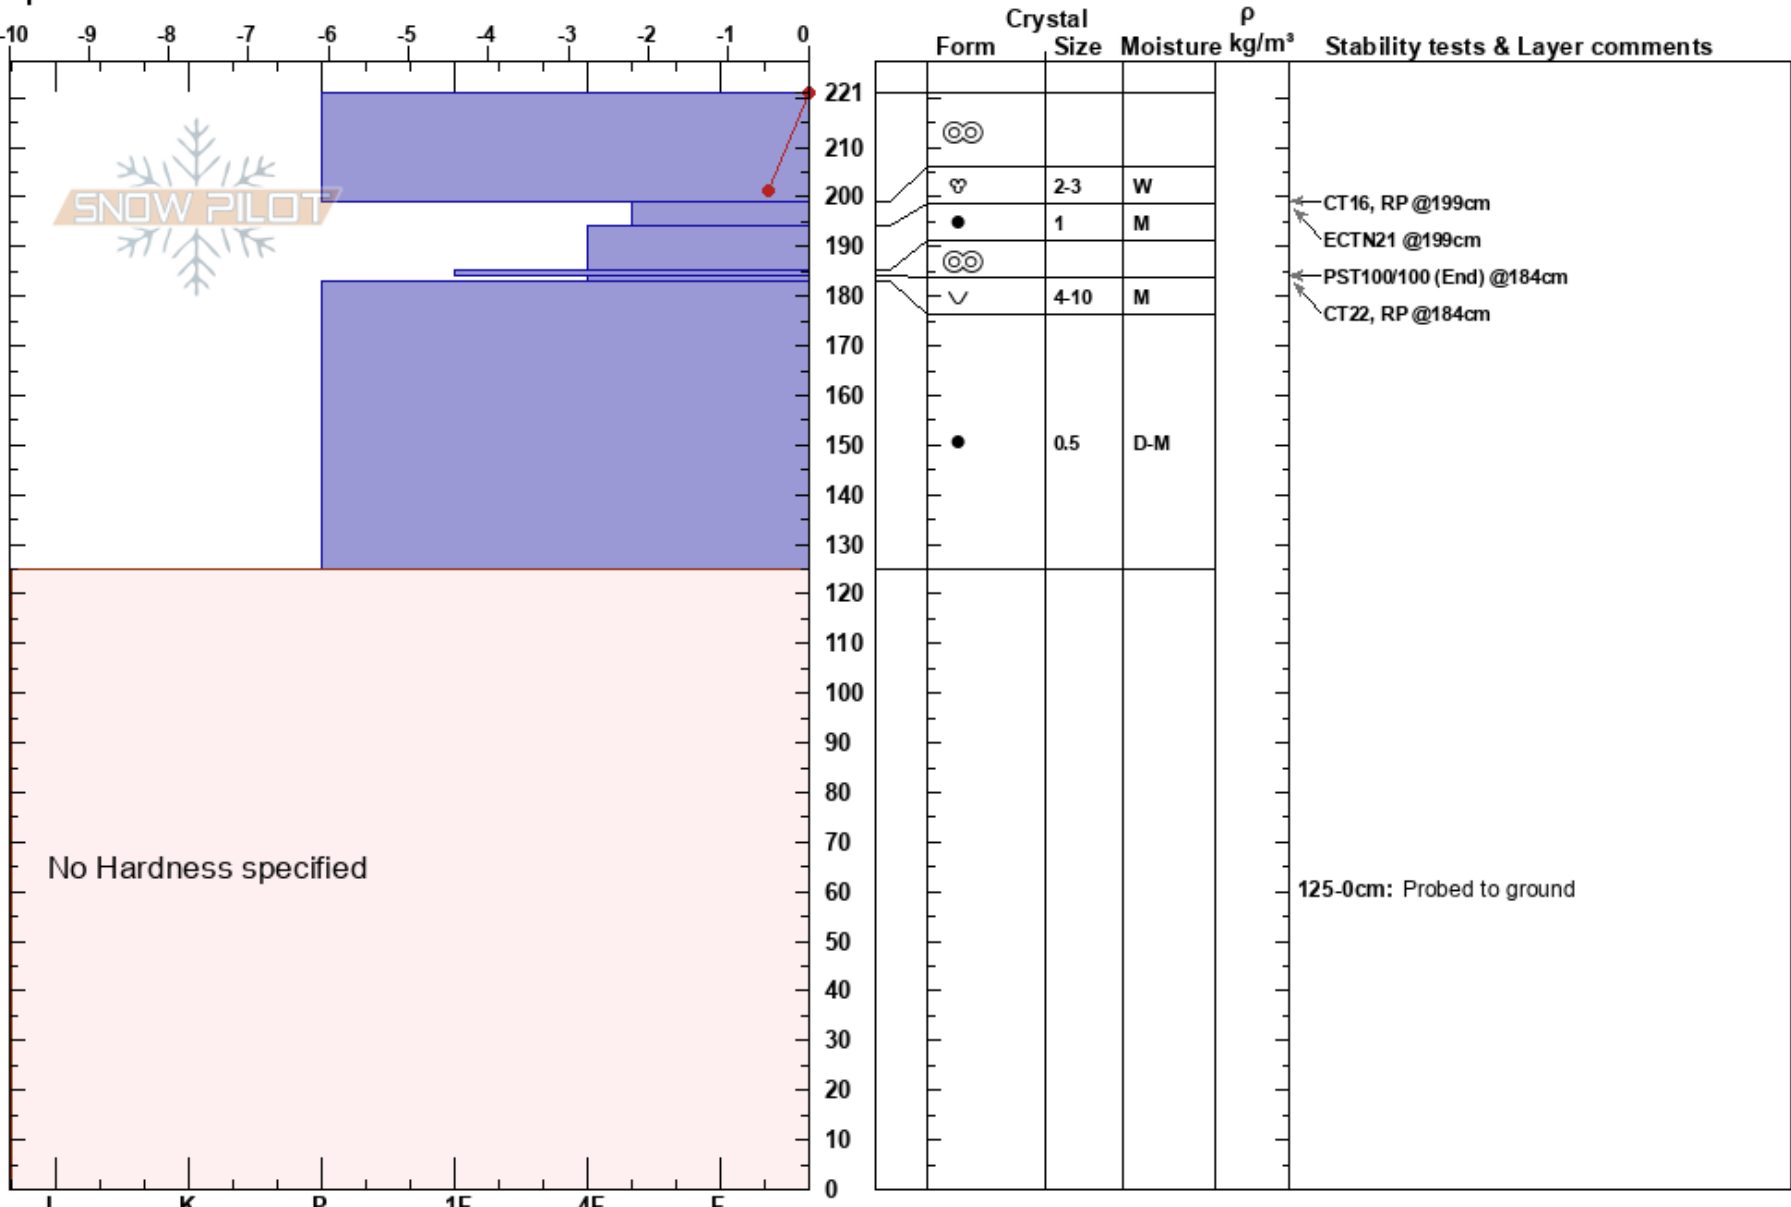

Lincoln Ridge
 Central Sierra
 CA
 Elevation: 7520 ft
 Aspect: 25°
 Specifics:

Steve Reynaud
 04/14/2020 - 10:30am
 Co-ord: 39.59326N, -120.49249W
 Slope Angle: 25°
 Wind Loading: no

Stability: Very Good
 Air Temperature: HS:221
 Sky Cover: CLR
 Precipitation: NO
 Wind: NE Light Breeze
 PF: 0
 184-183cm: Problematic layer
 125-0cm: Probed to ground

Notes: Snowpit dug in below treeline terrain. Good overnight refreeze with clear skies, softening by late morning. Test results today showing more stable results than 2 days ago in same area.