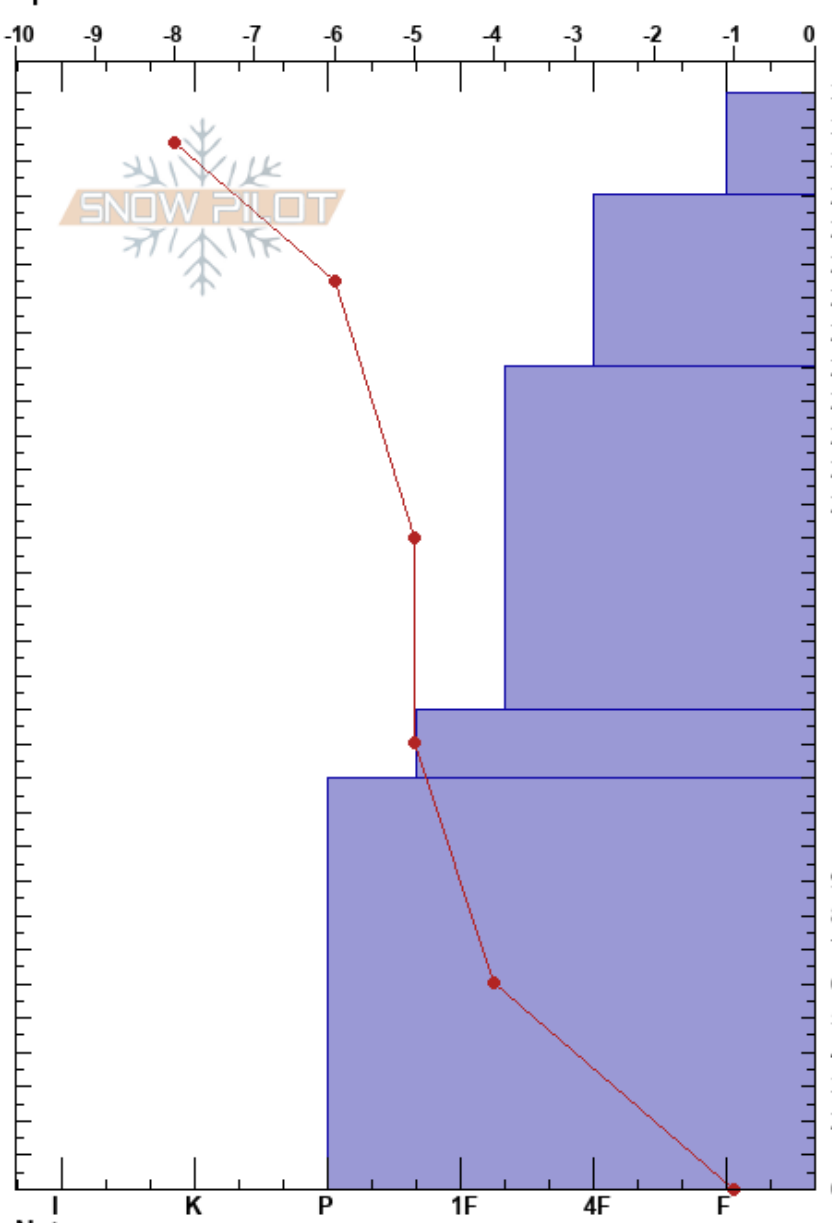

Far Far Away
 Wasatch Range
 UT
 Elevation: 8900 ft
 Aspect: N
 Specifics:

Thomas Coleman
 03/18/2020 - 9:00am
 Co-ord:
 Slope Angle: 30°
 Wind Loading:

Stability:
 Air Temperature: -14°C
 Sky Cover: CLR
 Precipitation: NO
 Wind:

Form	Crystal		Moisture	ρ kg/m ³	Stability tests & Layer comments
	Size				
				120	
*				150	
/				240	
•				130	
				200	
B					

Notes: