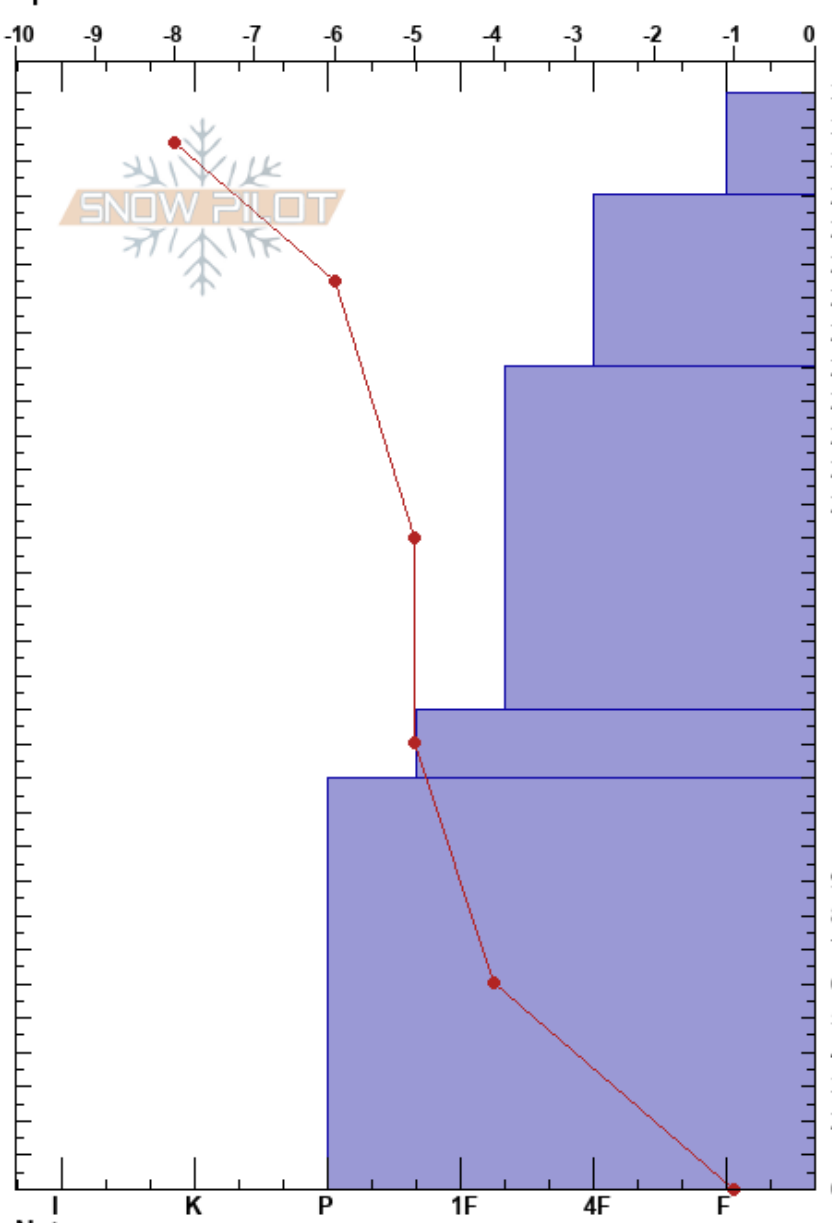

Far Far Away  
 Wasatch Range  
 UT  
 Elevation: 8900 ft  
 Aspect: N  
 Specifics:

Thomas Coleman  
 03/18/2020 - 9:00am  
 Co-ord:  
 Slope Angle: 30°  
 Wind Loading:

Stability:  
 Air Temperature: -14°C  
 Sky Cover: CLR  
 Precipitation: NO  
 Wind:

Form	Crystal		Moisture kg/m³	Stability tests & Layer comments
	Size	ρ		
			120	
*				
			150	
/				
			240	
•				
			130	
			200	
⊖				

Notes: