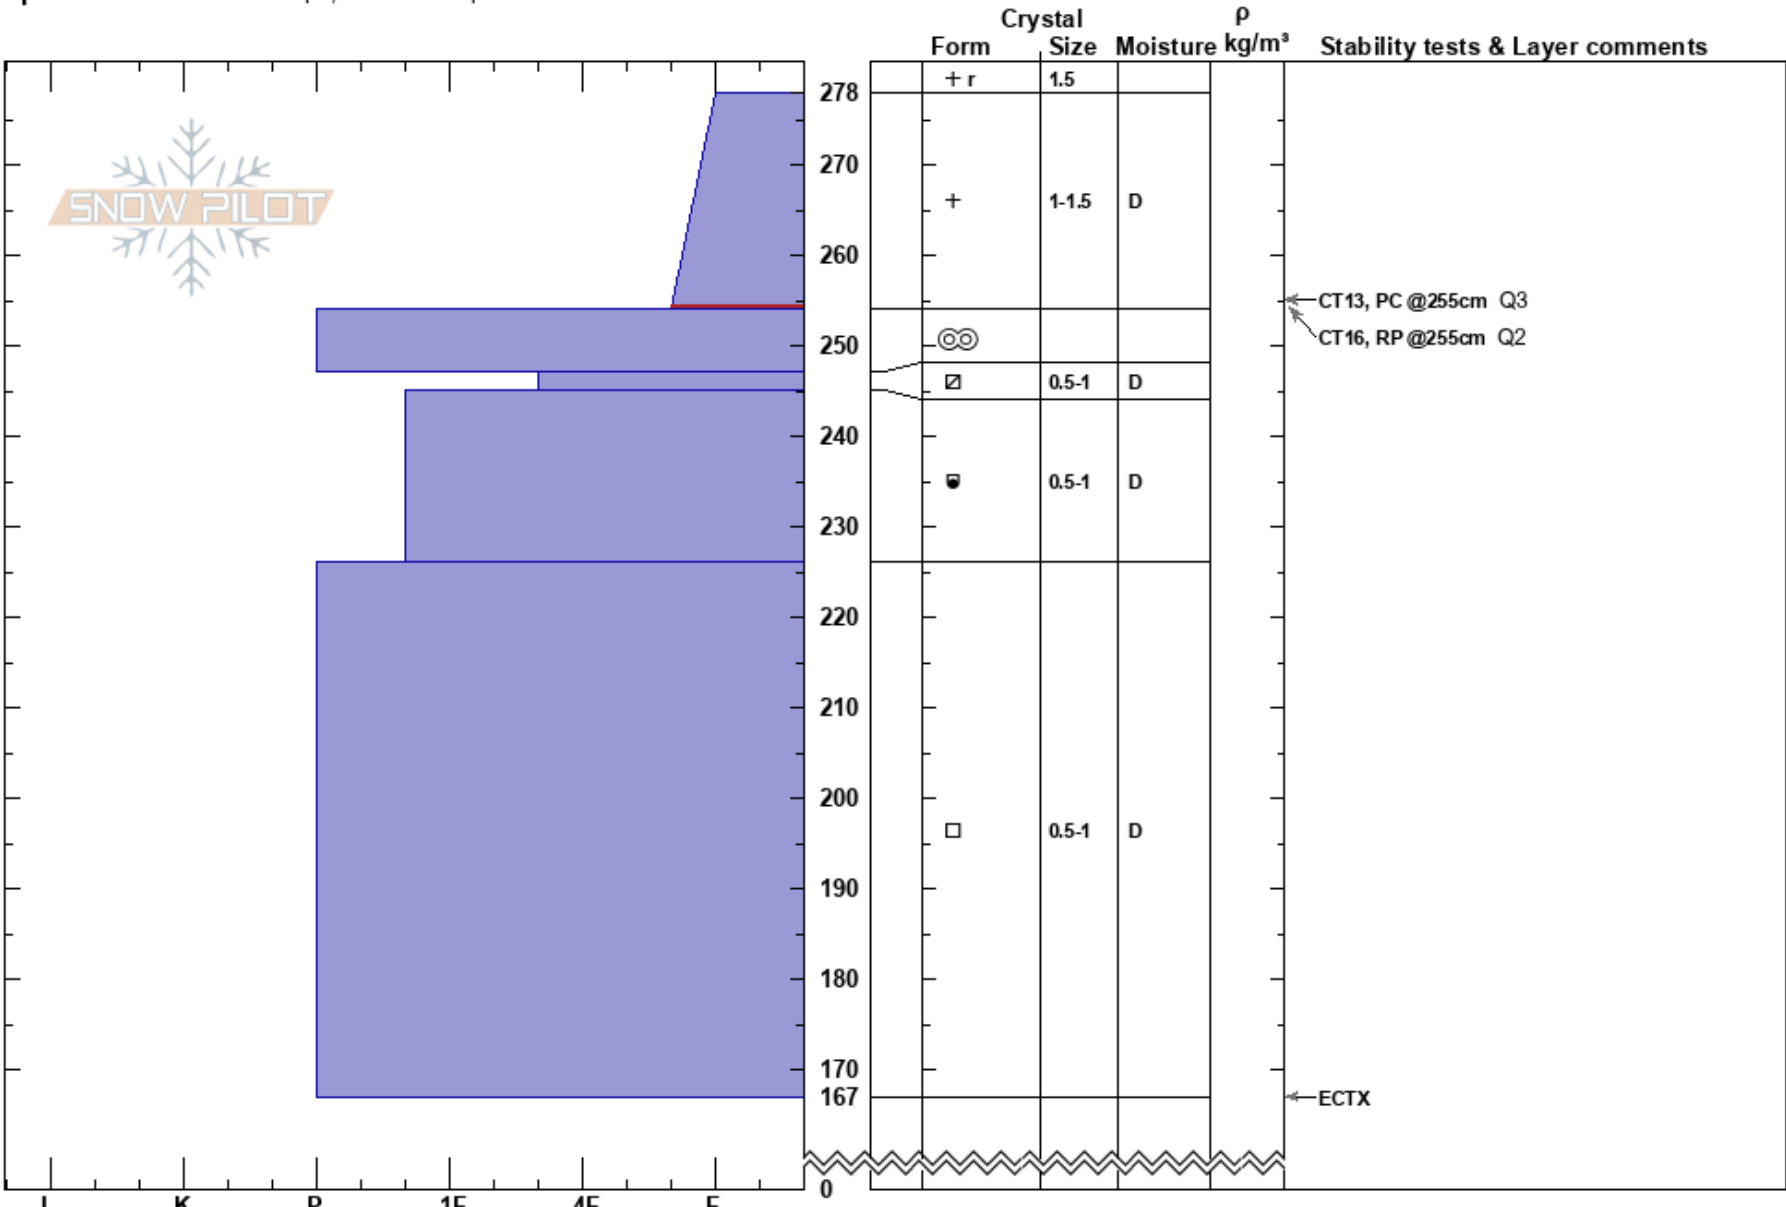

Jones Pass  
 Front Range  
 CO  
**Elevation:** 11664 ft  
**Aspect:** N  
**Specifics:** Ski tracks on slope; We skied slope

Ryan Lewthwaite  
 04/13/2020 - 1:34am  
**Co-ord:** 39.77948N, -105.88091W  
**Slope Angle:** 22°  
**Wind Loading:** yes

**Stability:** Good  
**Air Temperature:** -13.5°C  
**Sky Cover:** OVC  
**Precipitation:** S2  
**Wind:** W Moderate

**HS:** 278  
**PF:** 22  
**PS:** 17  
 278-254cm: Problematic layer

Notes: