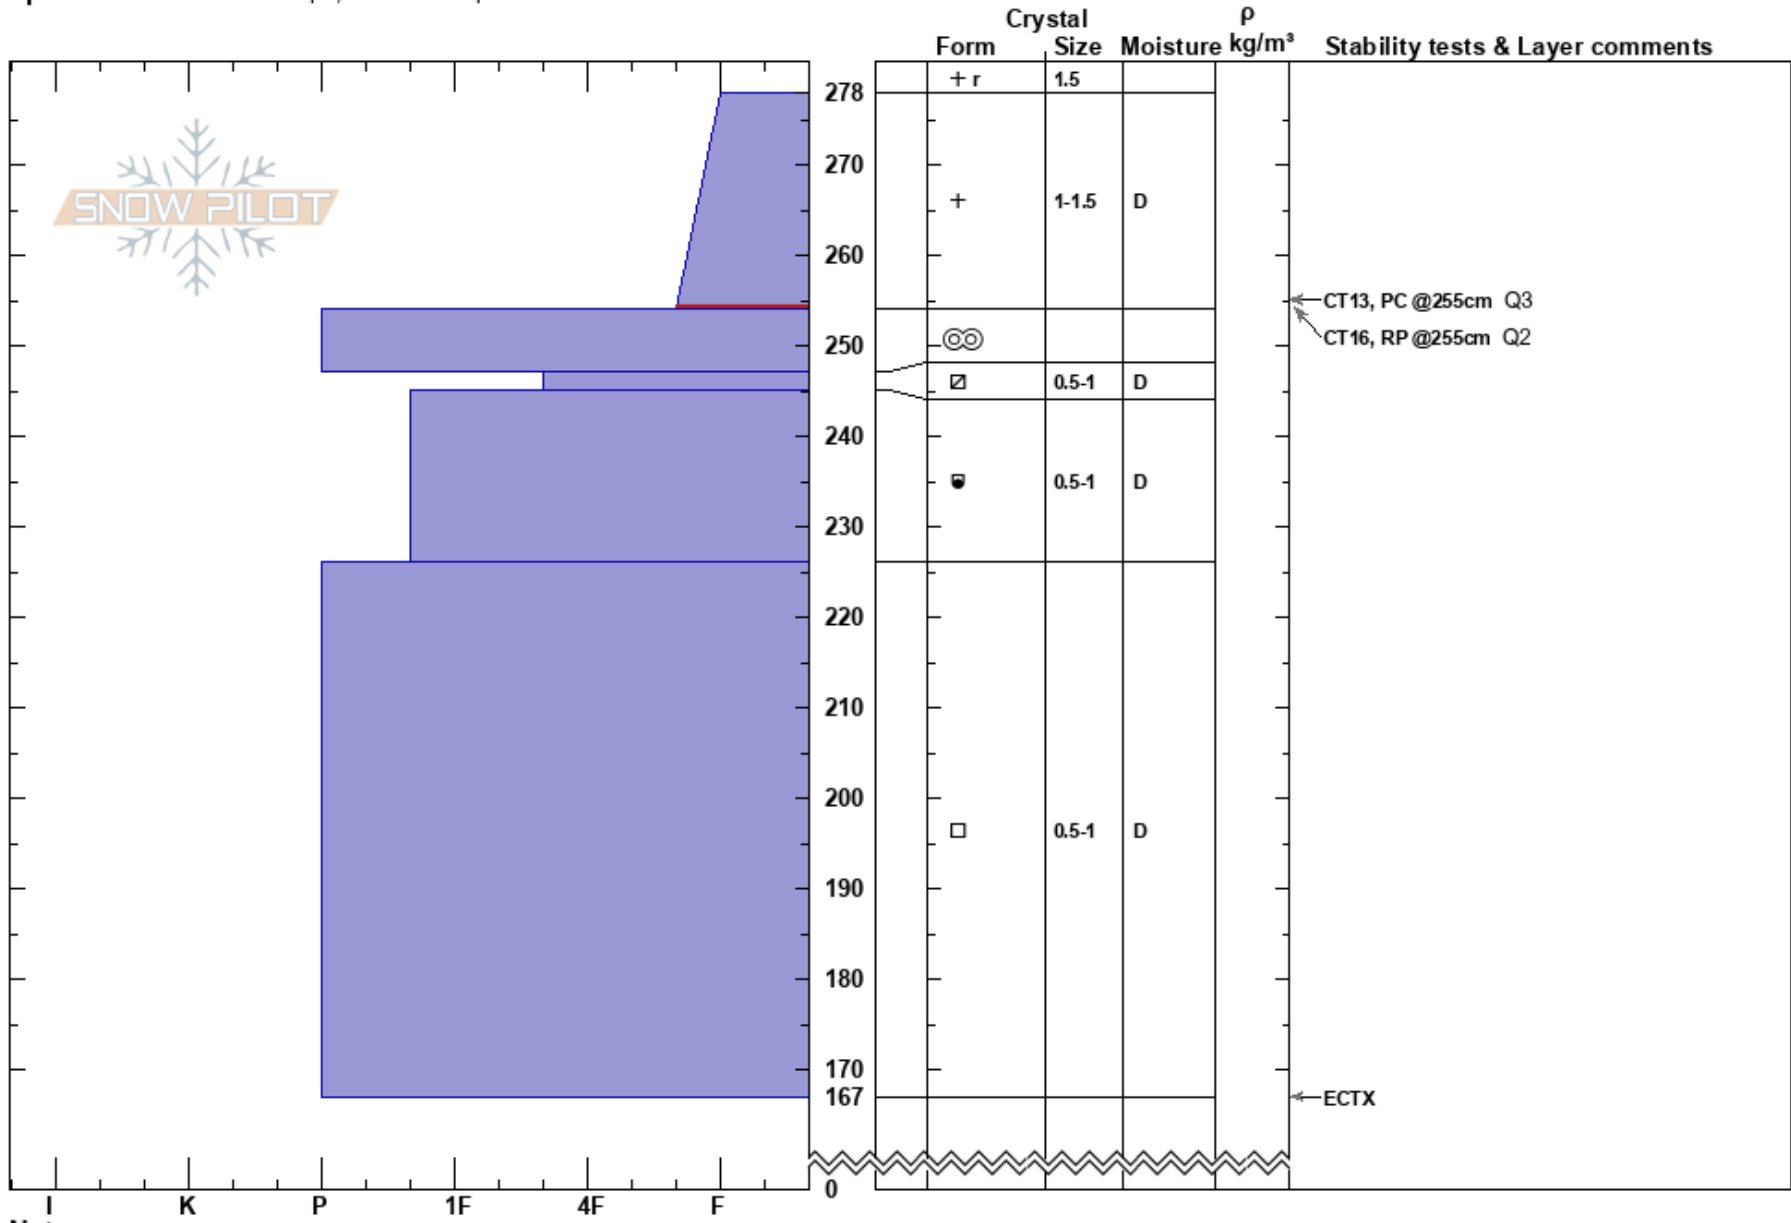

Jones Pass
 Front Range
 CO
 Elevation: 11664 ft
 Aspect: N
 Specifics: Ski tracks on slope; We skied slope

Ryan Lewthwaite
 04/13/2020 - 1:34am
 Co-ord: 39.77948N, -105.88091W
 Slope Angle: 22°
 Wind Loading: yes

Stability: Good
 Air Temperature: -13.5°C
 Sky Cover: OVC
 Precipitation: S2
 Wind: W Moderate

HS:278
 PF: 22
 PS: 17
 278-254cm: Problematic layer

Notes: