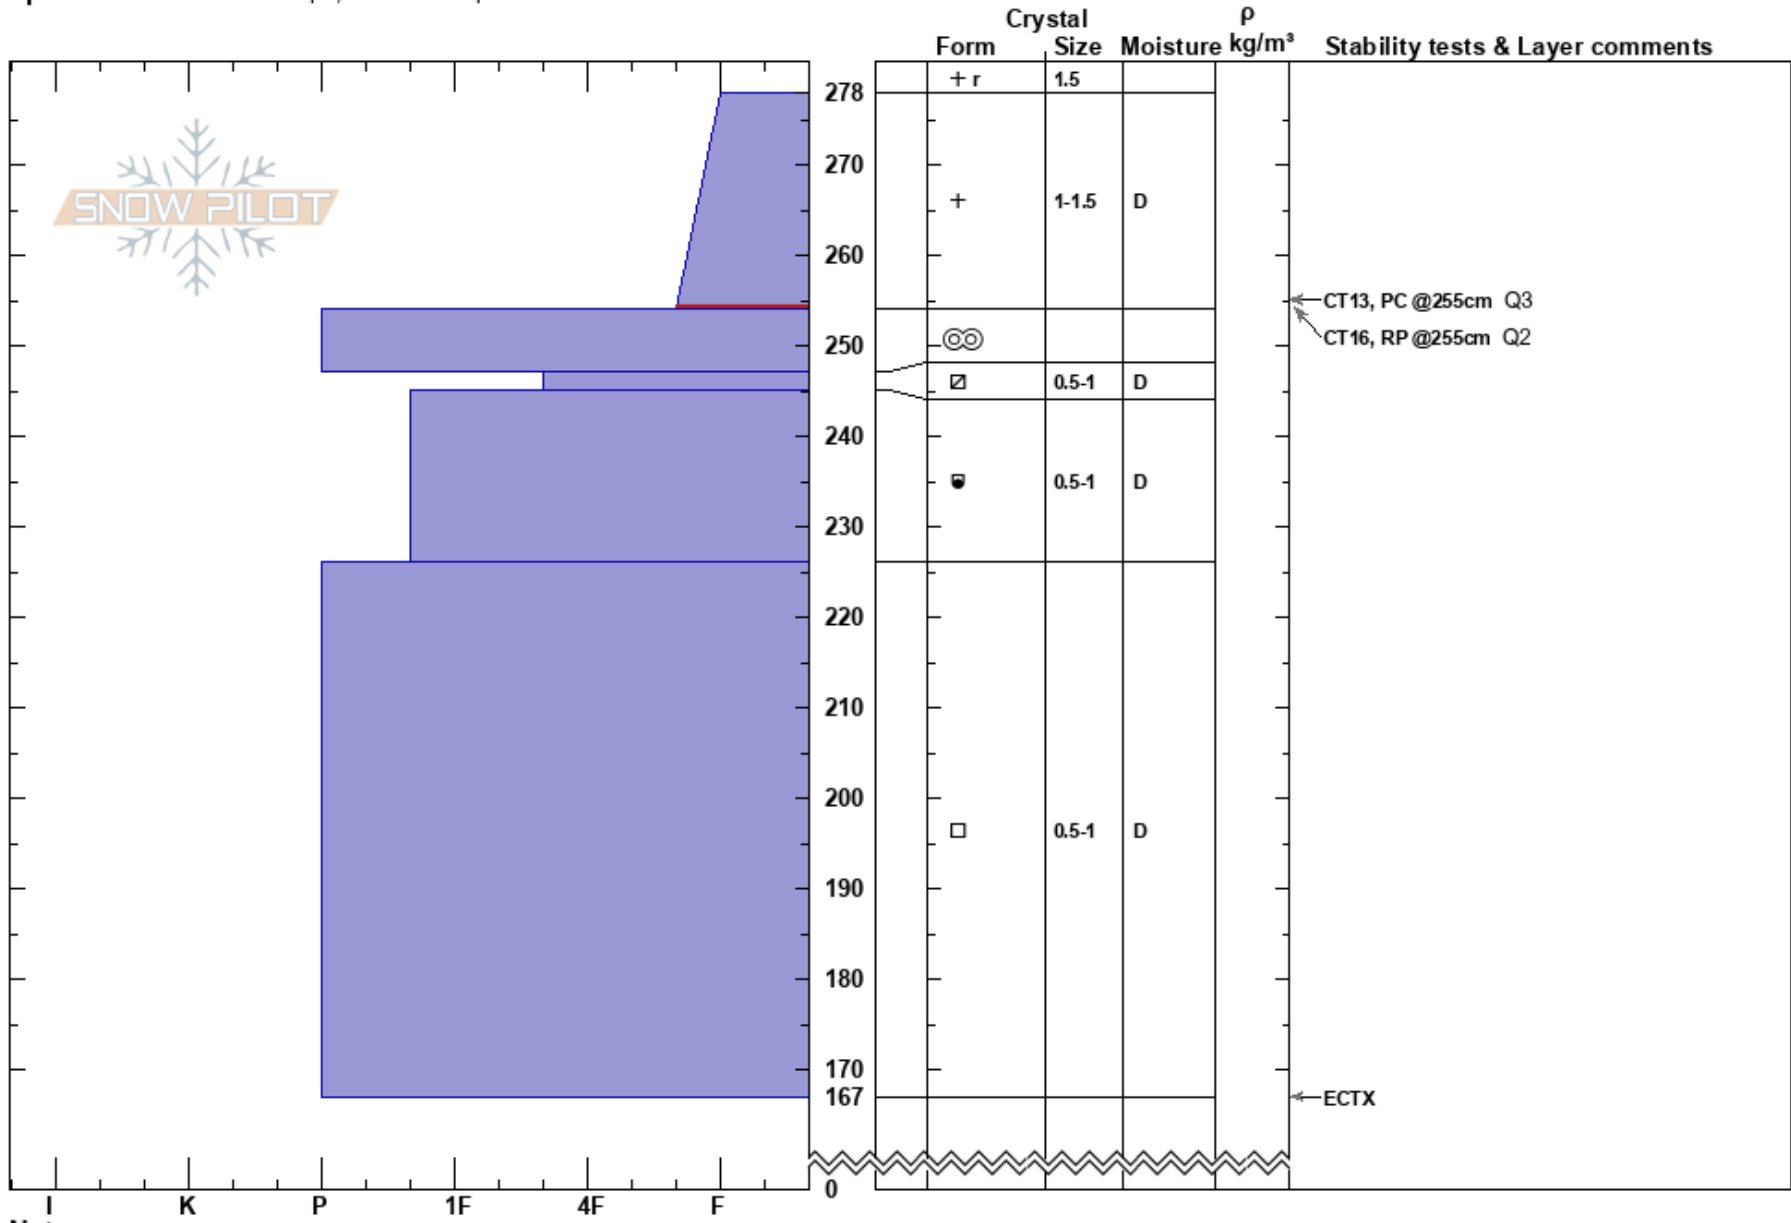

Jones Pass
 Front Range
 CO
 Elevation: 11664 ft
 Aspect: N
 Specifics: Ski tracks on slope; We skied slope

Ryan Lewthwaite
 04/13/2020 - 1:34am
 Co-ord: 39.77948N, -105.88091W
 Slope Angle: 22°
 Wind Loading: yes

Stability: Good
 Air Temperature: -13.5°C
 Sky Cover: OVC
 Precipitation: S2
 Wind: W Moderate

HS: 278
 PF: 22
 PS: 17
 278-254cm: Problematic layer

Notes: