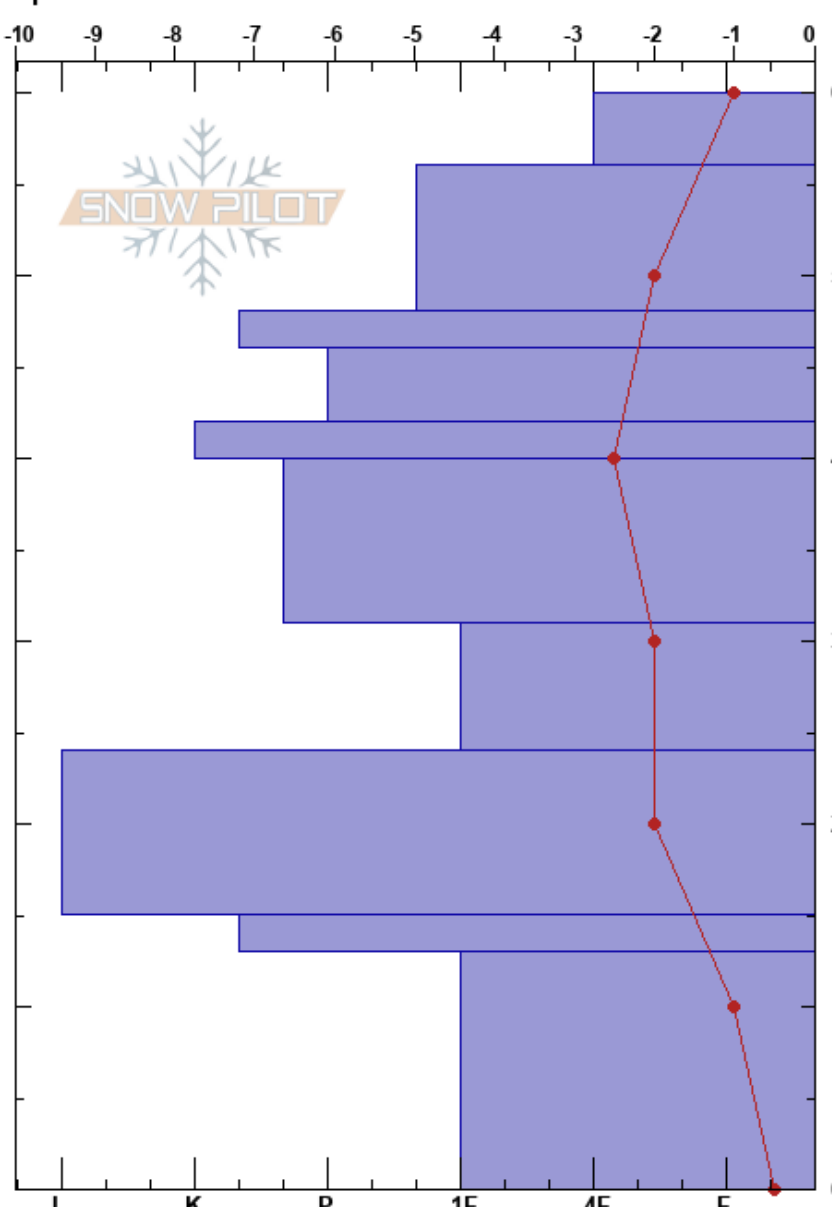

Camera 624
 Trøndelag
 Norway
 Elevation: 290 m
 Aspect: 155°
 Specifics:

Catherine Breen
 04/03/2020 - 14:00
 Co-ord: 32V 532176E 7022635N
 Slope Angle: 10°
 Wind Loading:

Stability:
 Air Temperature: -1°C
 Sky Cover: OVC
 Precipitation: NO
 Wind:

HS:60
 Layer Notes:
 60-56cm: Perfect snowball
 48-46cm: ice crust
 46-42cm: trans. ice layer
 42-40cm: ice crust
 40-31cm: trans. ice layer
 [More Layer Comments below]

Form	Crystal		Moisture	ρ kg/m³	Stability tests & Layer comments
	Size	Size			
/r	0.1-1		W	188	60-56cm: Perfect snowball
●	1-5		M	208	
=	0.1-1		M		48-46cm: ice crust
⊖	0.1-5		V		46-42cm: trans. ice layer
=	1-5		V		42-40cm: ice crust
⊖	1-5		V	225	40-31cm: trans. ice layer
⊖	1-5		V	322	31-24cm: loose snowmelt
■	1-5		V	362	24-15cm: ice crust
⊖	1-5		V		
⊖	5-10		V-S	380	13-0cm: loose melt forms

Notes: . Additional Layer Comments: 24-31cm: loose snowmelt; 15-24cm: ice crust; 15-24cm: Problematic layer; 0-13cm: loose melt forms;