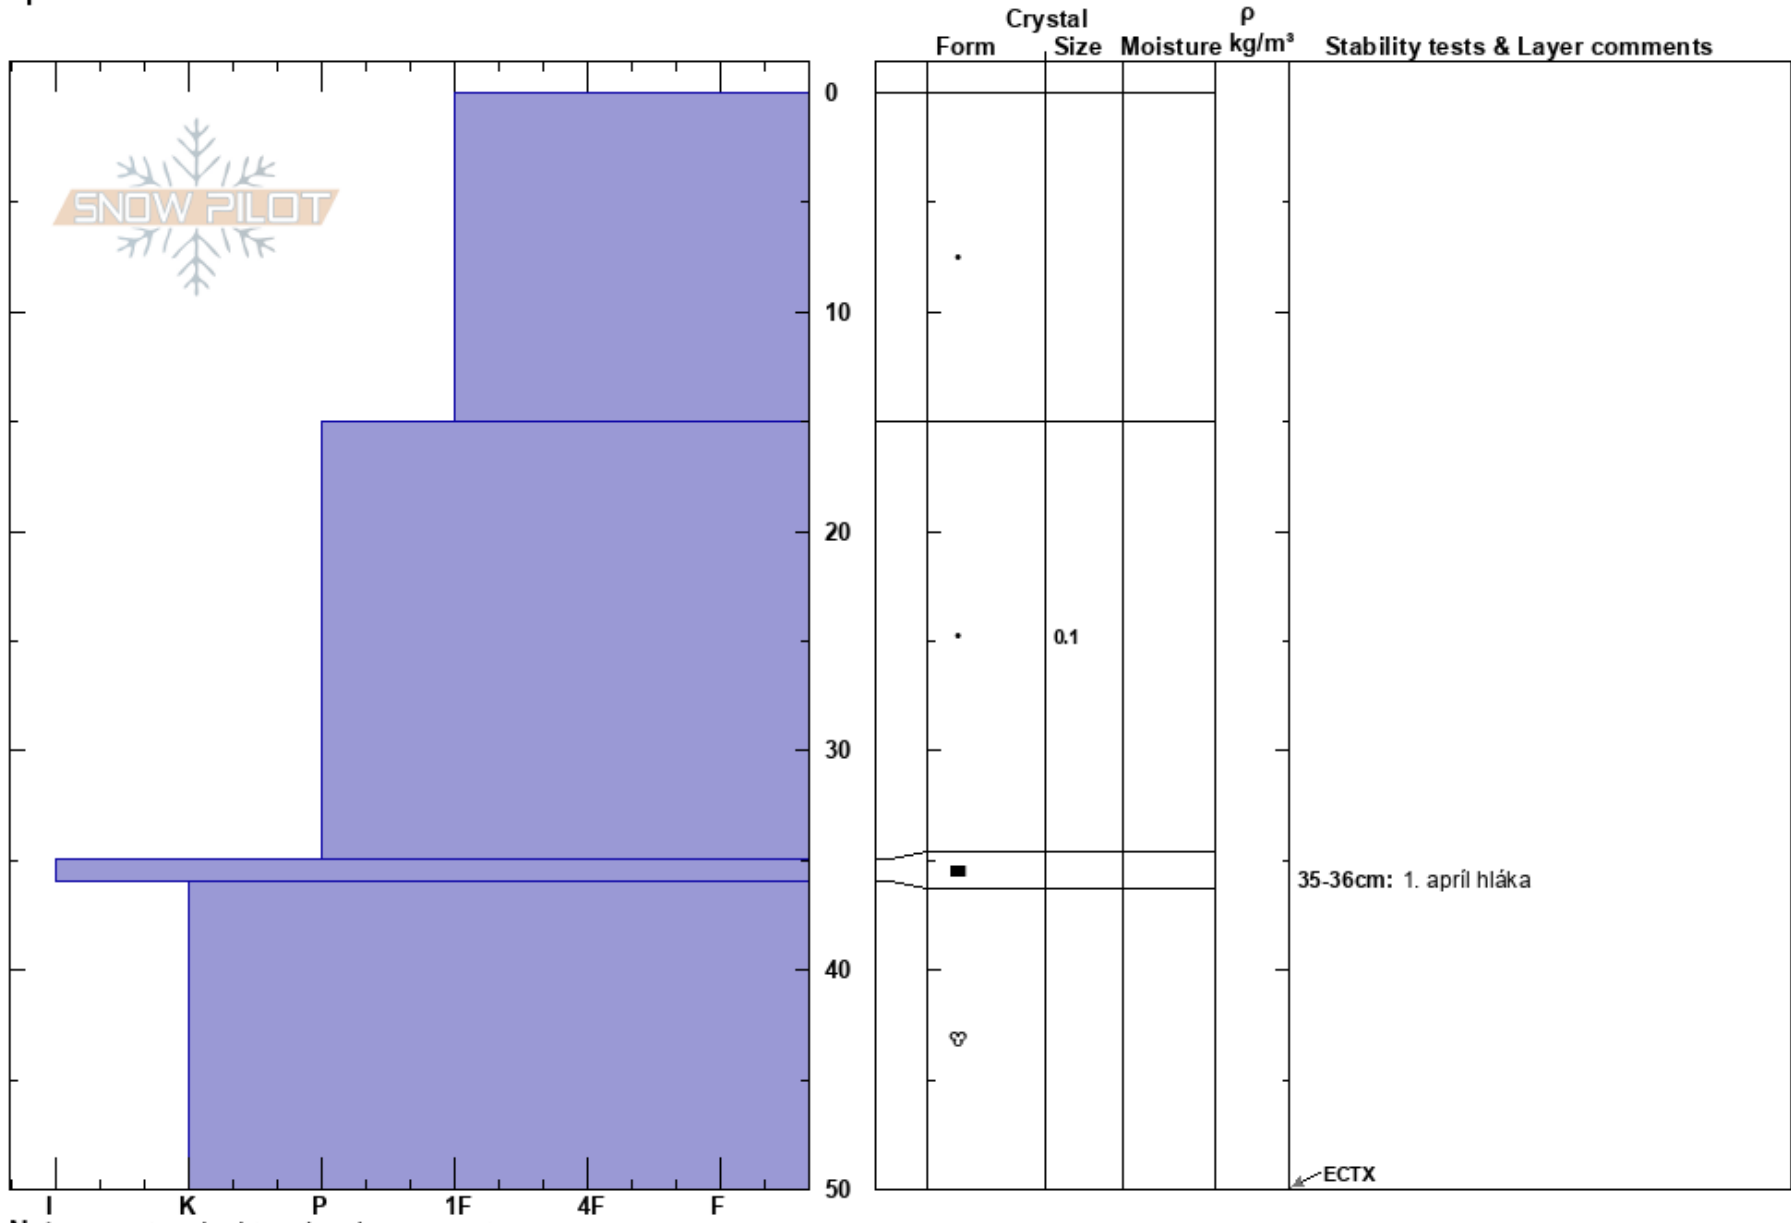

Fossadalur
 Norðanverðir Vestfirðir
 Iceland
Elevation: 532 m
Aspect: SW
Specifics:

Oliver Hilmarsson
 10/04/2020 - 18:00
Co-ord: 66.02382N, -23.13954W
Slope Angle: 25°
Wind Loading:

Stability:
Air Temperature:
Sky Cover: CLR
Precipitation: NO
Wind: Calm

PF: 15
PS: 5
 35-36cm: 1. apríl hláka
 35-36cm: Problematic layer

Notes: Mikið af sólbráða spýjum í giljum og við kletta