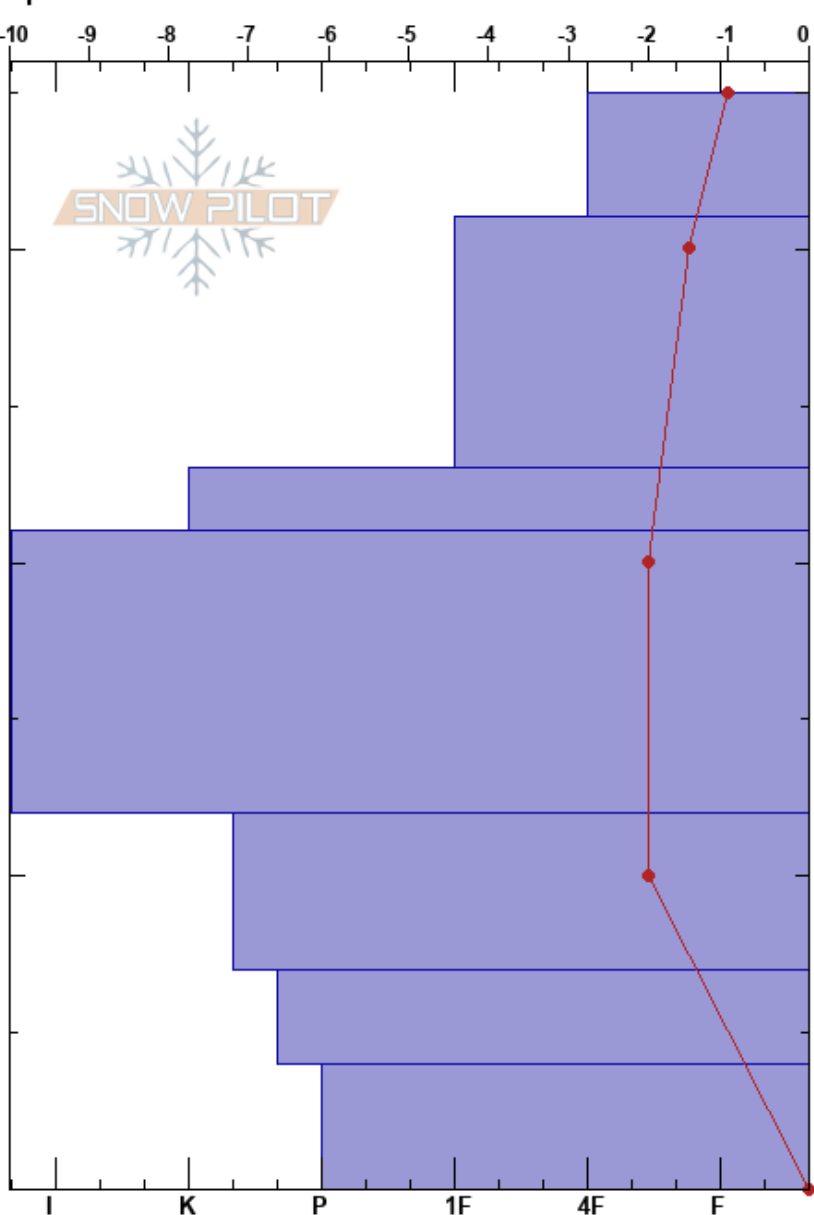

Camera 683
 Trøndelag
 Norway
 Elevation: 224 m
 Aspect: 270°
 Specifics:

Catherine Breen
 02/03/2020 - 16:30
 Co-ord: 32V 532320E 7016671N
 Slope Angle: 17°
 Wind Loading:

Stability:
 Air Temperature: 0°C
 Sky Cover: CLR
 Precipitation: NO
 Wind: Moderate

HS:35
 21-12cm: iciest layer
 21-12cm: Problematic layer

Form	Crystal		Moisture	ρ kg/m ³	Stability tests & Layer comments
	Size				
•	0.1-1	D		288	
•	0.1-1	D			
⊘	1-5	W			
■	1-5			388	21-12cm: iciest layer
⊘	5-10	V			
⊘	5-10	V			
⊘ (⊘)	1-5 (10)	V			

Notes: Ground is frozen, and smooth, with grass and shrub greater than 10cm. The tree canopy is open (20-70% is trees).