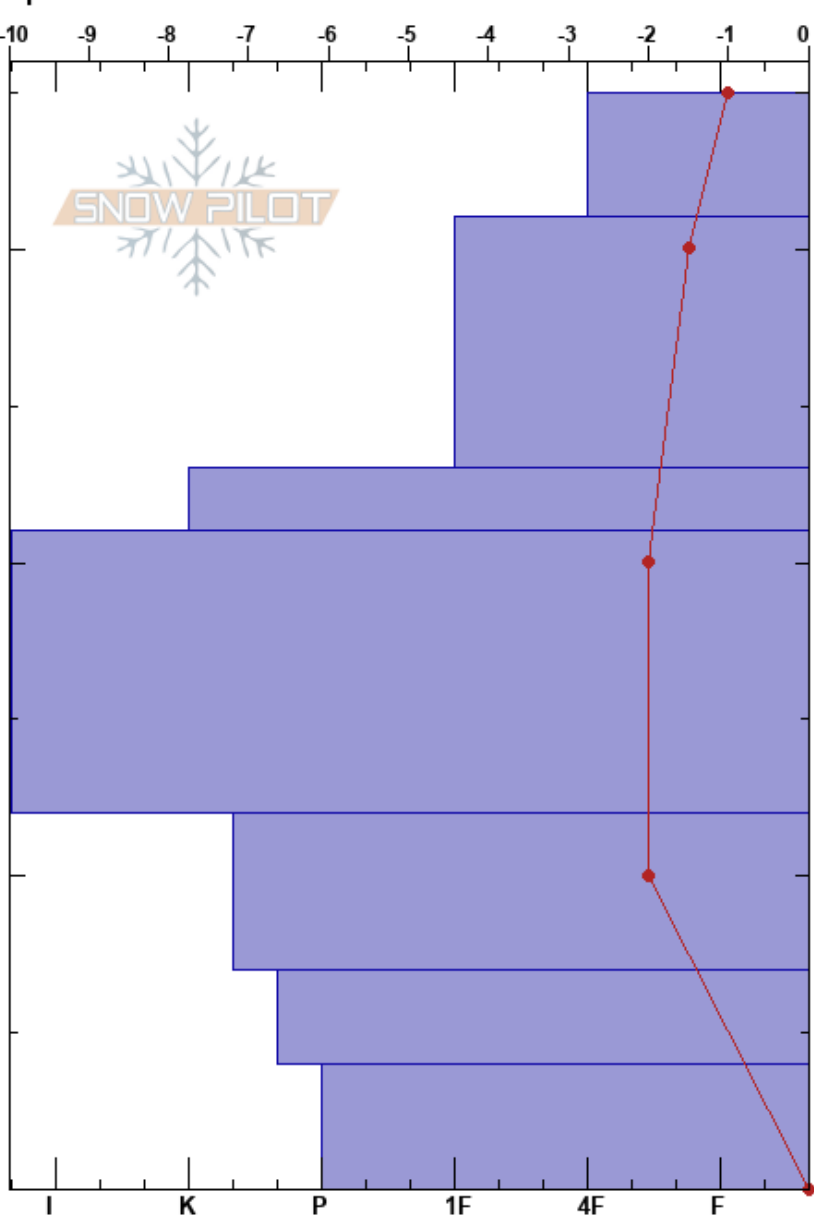

Camera 683  
 Trøndelag  
 Norway  
 Elevation: 224 m  
 Aspect: 270°  
 Specifics:

Catherine Breen  
 02/03/2020 - 16:30  
 Co-ord: 32V 532320E 7016671N  
 Slope Angle: 17°  
 Wind Loading:

Stability:  
 Air Temperature: 0°C  
 Sky Cover: CLR  
 Precipitation: NO  
 Wind: Moderate

HS:35  
 21-12cm: iciest layer  
 21-12cm: Problematic layer

Form	Crystal		Moisture	$\rho$ kg/m <sup>3</sup>	Stability tests & Layer comments
	Size				
•	0.1-1	D		288	
•	0.1-1	D			
⊘	1-5	W			
■	1-5			388	21-12cm: iciest layer
⊘	5-10	V			
⊘	5-10	V			
⊘ (⊘)	1-5 (10)	V			

Notes: Ground is frozen, and smooth, with grass and shrub greater than 10cm. The tree canopy is open (20-70% is trees).