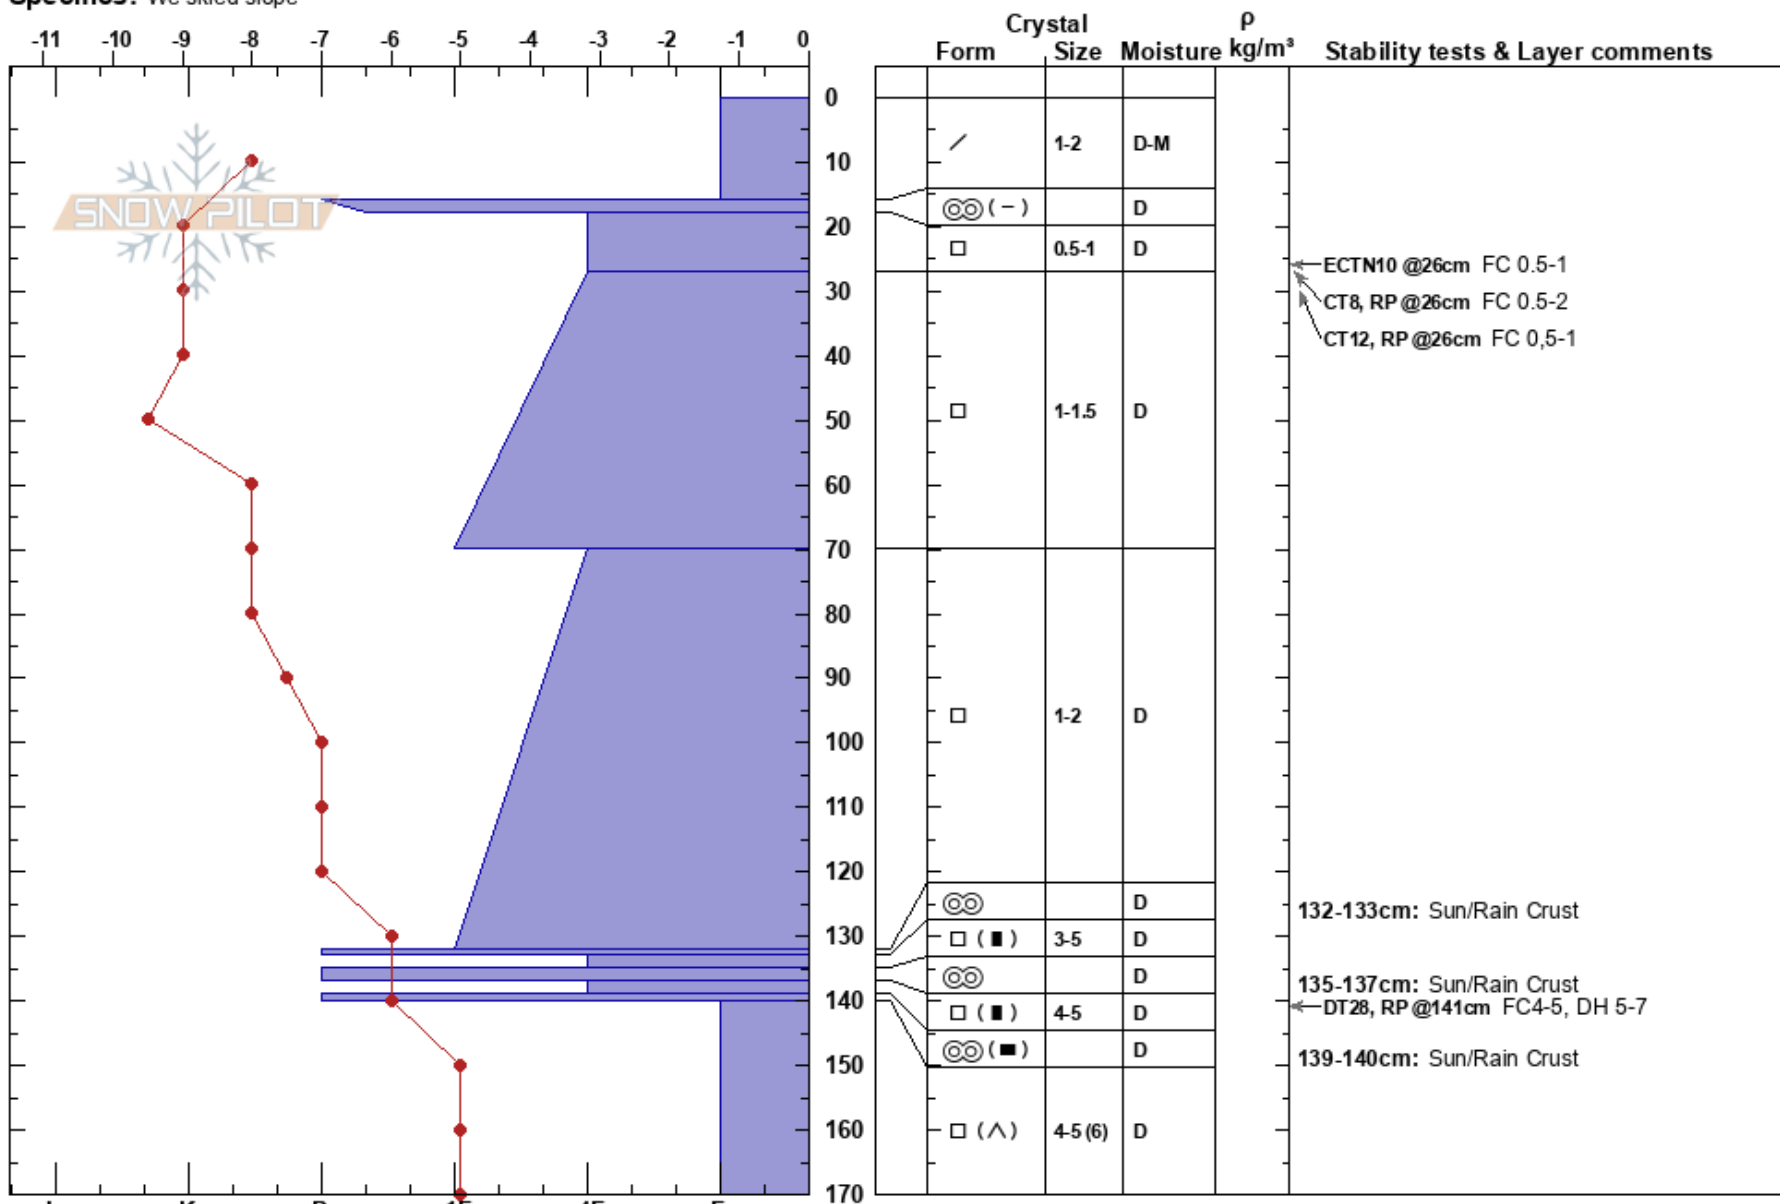

Three Sister Fields
 Kananaskis
 AB
 Elevation: 2050 m
 Aspect: NW
 Specifics: We skied slope

Aleksandr Medvedev
 08/04/2020 - 15:00
 Co-ord: 51.02493N, -115.35331W
 Slope Angle: 29°
 Wind Loading: previous

Stability: Fair
 Air Temperature: 0°C
 Sky Cover: CLR
 Precipitation: NO
 Wind: NW Light Breeze

HS: 170
 PF: 20
 PS: 10
 Layer Notes:
 18-27cm: Problematic layer
 132-133cm: Sun/Rain Crust
 135-137cm: Sun/Rain Crust
 139-140cm: Sun/Rain Crust

Notes: Sun and wind exposed inclined open area above TL, rocky ground surface.