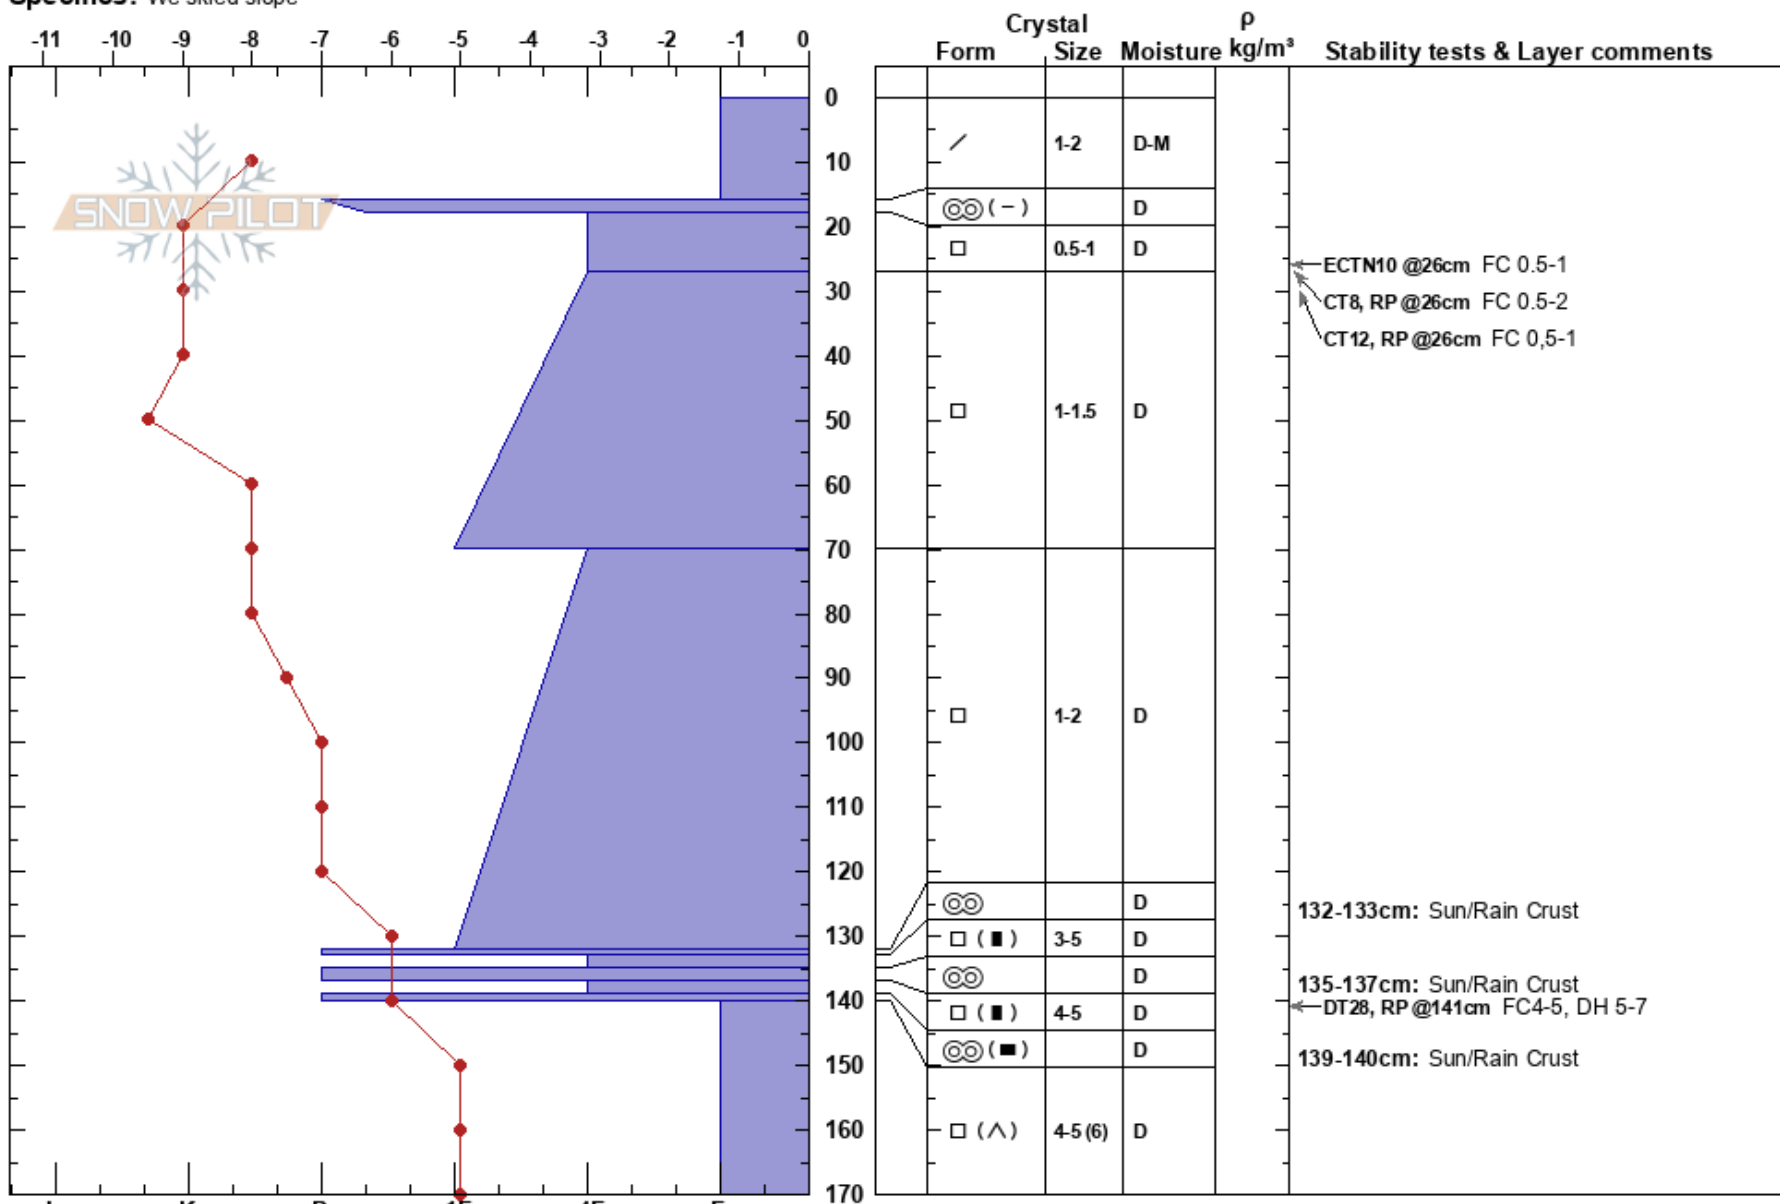

Three Sister Fields
 Kananaskis
 AB
 Elevation: 2050 m
 Aspect: NW
 Specifics: We skied slope

Aleksandr Medvedev
 08/04/2020 - 15:00
 Co-ord: 51.02493N, -115.35331W
 Slope Angle: 29°
 Wind Loading: previous

Stability: Fair
 Air Temperature: 0°C
 Sky Cover: CLR
 Precipitation: NO
 Wind: NW Light Breeze

HS: 170
 PF: 20
 PS: 10
 18-27cm: Problematic layer
 132-133cm: Sun/Rain Crust
 135-137cm: Sun/Rain Crust
 139-140cm: Sun/Rain Crust

Notes: Sun and wind exposed inclined open area above TL, rocky ground surface.