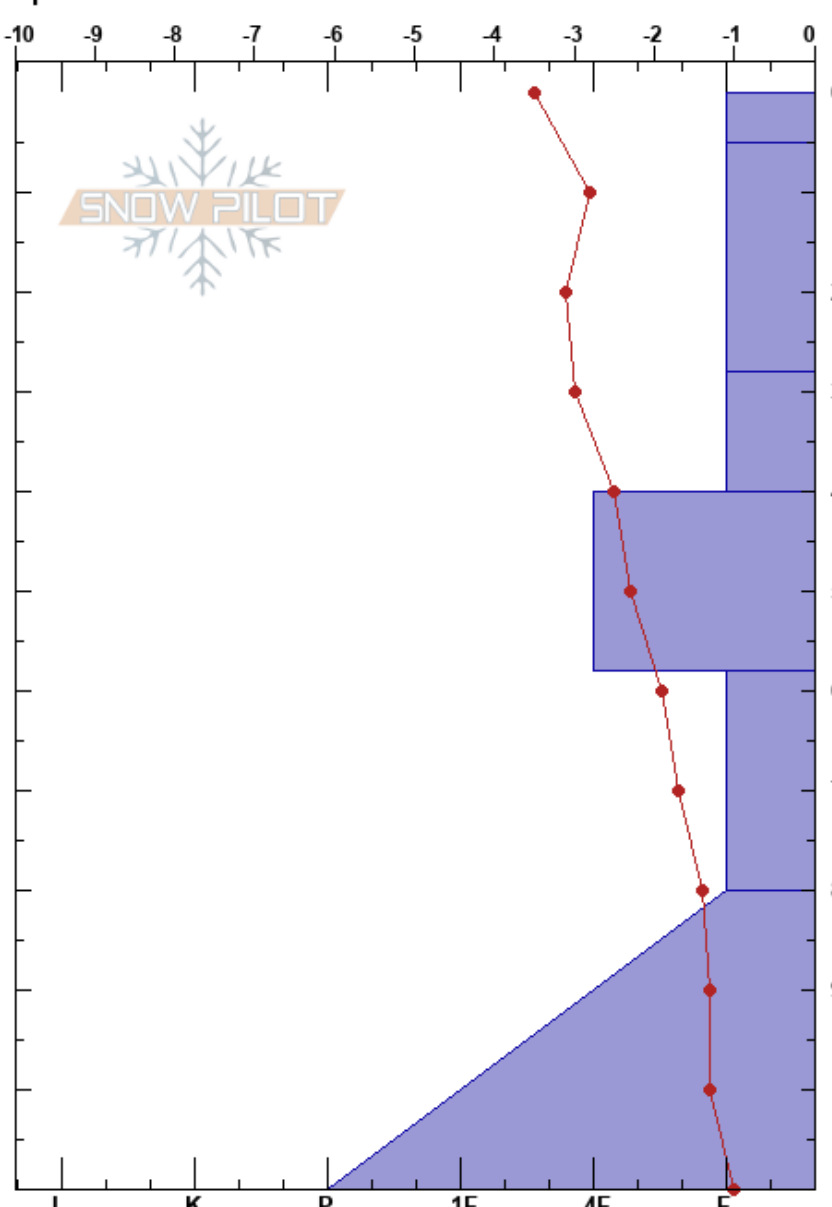

Brakkon kåtabäcken  
 Hemavan  
 Sweden  
 Elevation: 600 m  
 Aspect: 65°  
 Specifics:

Mojo Andersson  
 18/03/2017 - 11:00  
 Co-ord:  
 Slope Angle: 37°  
 Wind Loading:

Stability:  
 Air Temperature: -3.8°C  
 Sky Cover: BKN  
 Precipitation: NO  
 Wind: Light Breeze

Layer Notes:  
 58-80cm: vid 58 cm Valentinskaren  
 80-110cm: Laminerade skarar

Form	Crystal		$\rho$ kg/m <sup>3</sup>	Stability tests & Layer comments
	Size	Moisture		
+				
□	0.5-2			58-80cm: vid 58 cm Valentinskaren
				←ECTPV @80cm
□ (^)	1-3			80-110cm: Laminerade skarar