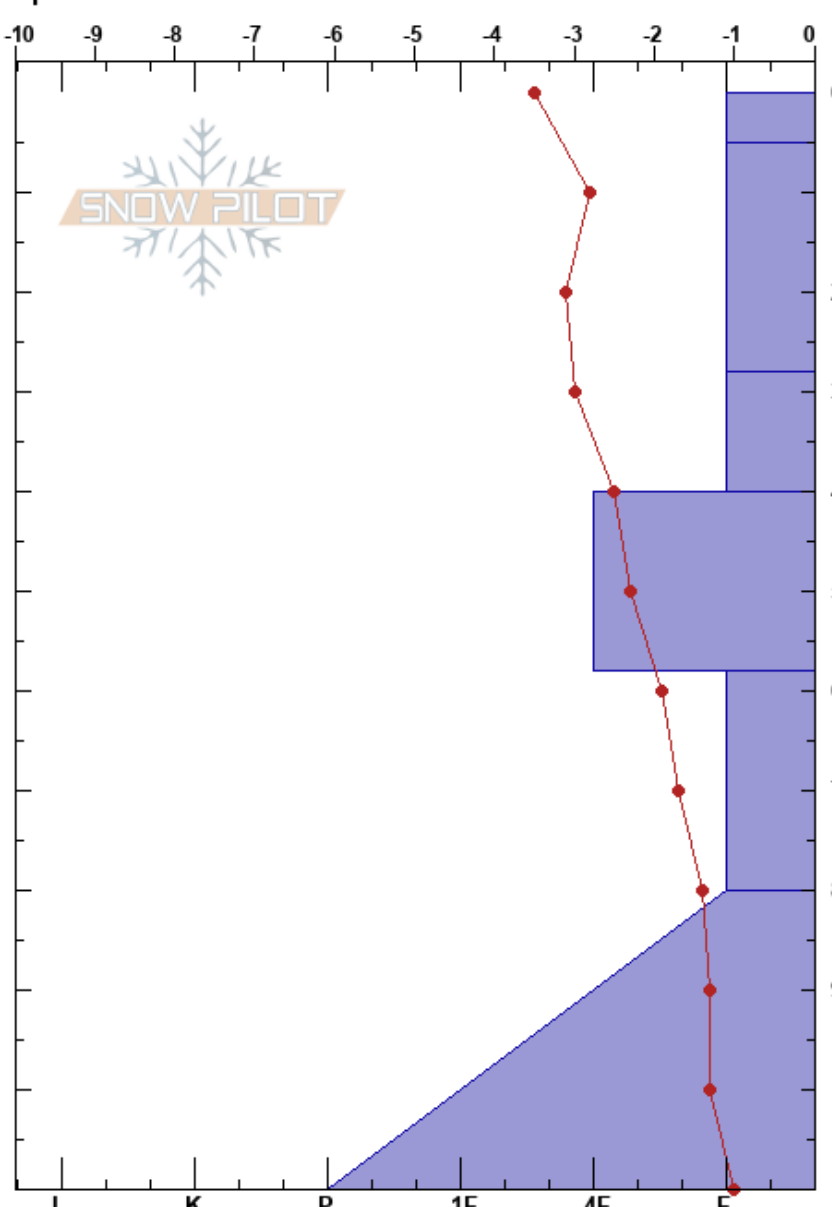

Brakkon kåtabäcken
 Hemavan
 Sweden
 Elevation: 600 m
 Aspect: 65°
 Specifics:

Mojo Andersson
 18/03/2017 - 11:00
 Co-ord:
 Slope Angle: 37°
 Wind Loading:

Stability:
 Air Temperature: -3.8°C
 Sky Cover: BKN
 Precipitation: NO
 Wind: Light Breeze

Layer Notes:
 58-80cm: vid 58 cm Valentinskaren
 80-110cm: Laminerade skarar

Form	Crystal		ρ kg/m ³	Stability tests & Layer comments
	Size	Moisture		
+				
□	0.5-2			58-80cm: vid 58 cm Valentinskaren
				←ECTPV @80cm
□ (^)	1-3			80-110cm: Laminerade skarar