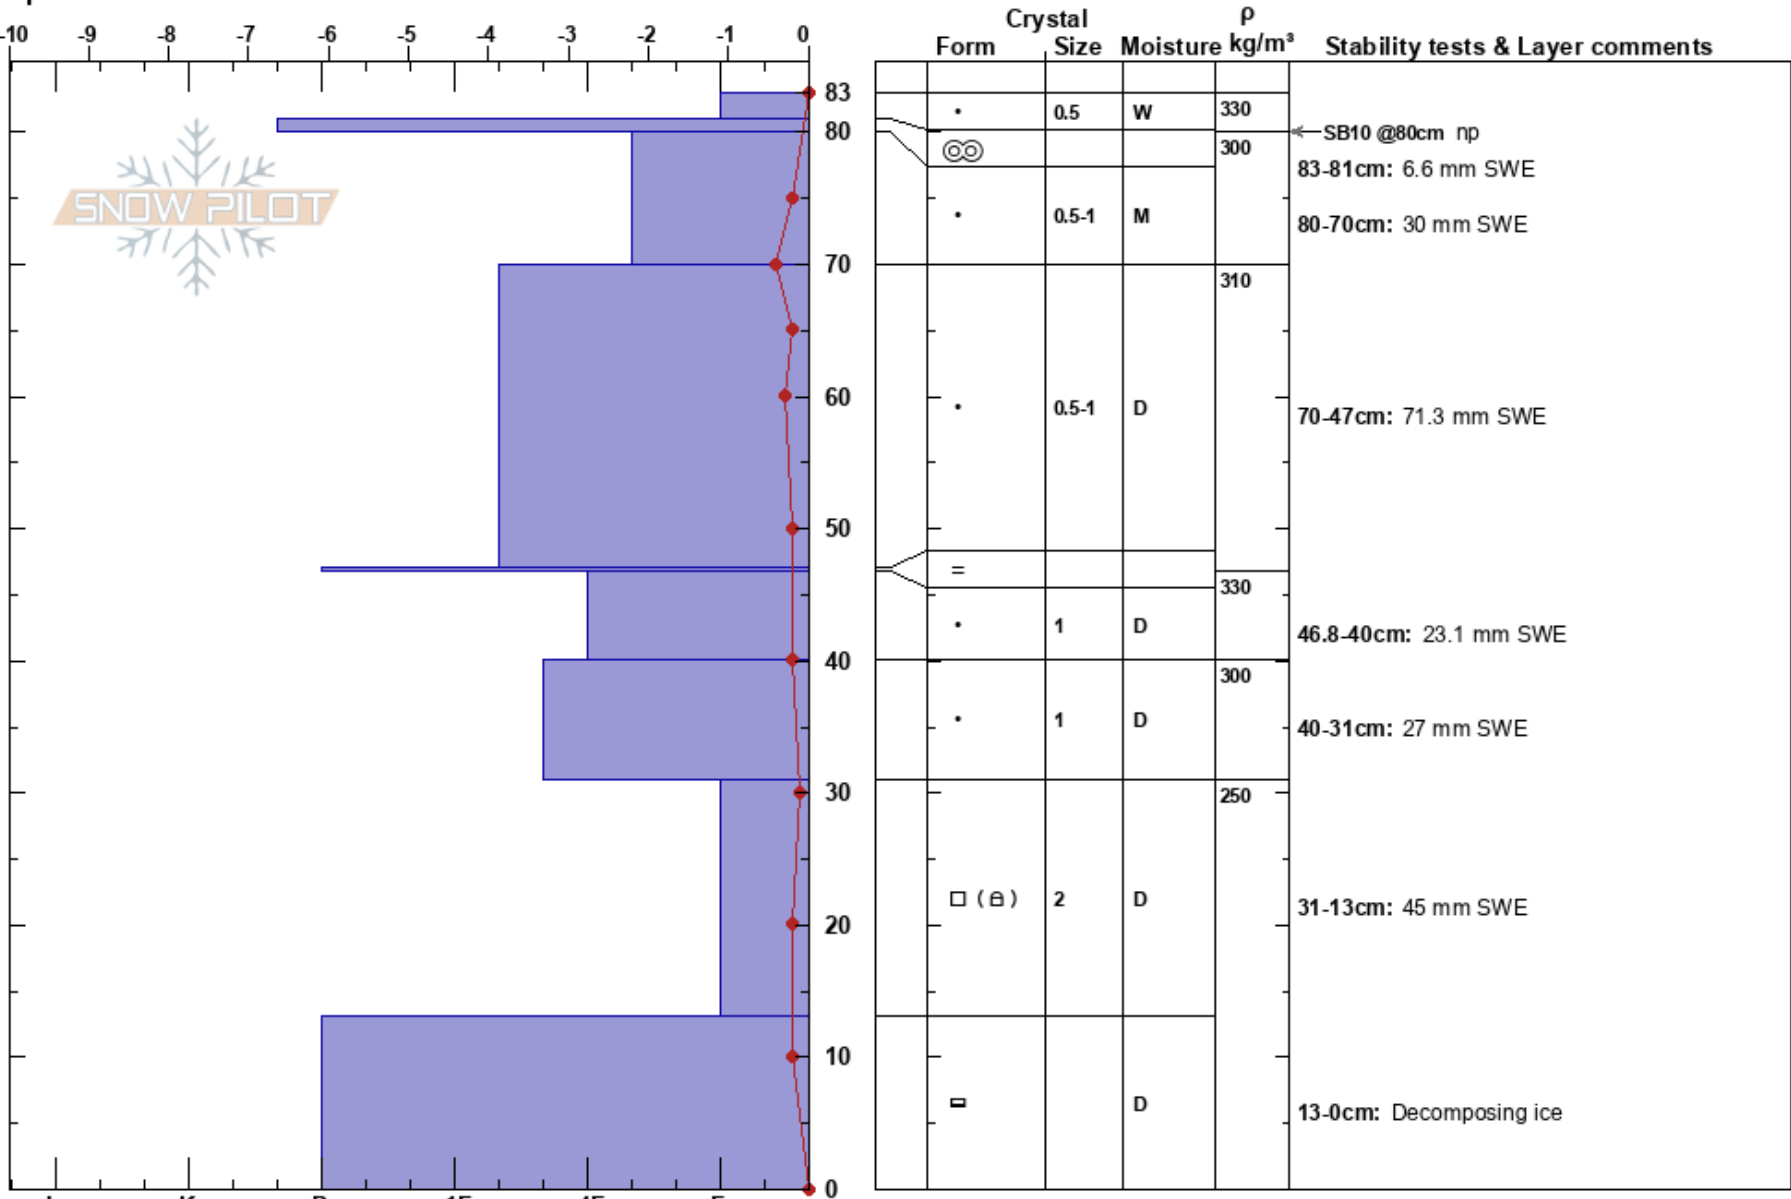

Lick Cr. 3
 Gallatin Range-N
 MT
 Elevation: 2178 m
 Aspect: 170°
 Specifics:

M. Krmpotich
 03/07/2020 - 2:53pm
 Co-ord: 45.50956N, -110.95414W
 Slope Angle: 11°
 Wind Loading: no

Stability:
 Air Temperature: 7.8°C
 Sky Cover: BKN
 Precipitation: NO
 Wind: Calm

HS:83
 PF: 20
 PS: 3
 83-81cm: 6.6 mm SWE
 80-70cm: 30 mm SWE
 70-47cm: 71.3 mm SWE
 46.8-40cm: 23.1 mm SWE
 40-31cm: 27 mm SWE
 [More Layer Comments below]

Notes: Test Scores: np = no propagation (no propagation past edge of shovel). Additional Layer Comments: 13-31cm: 45 mm SWE; 13-31cm: Problematic layer; 0-13cm: Decomposing ice;