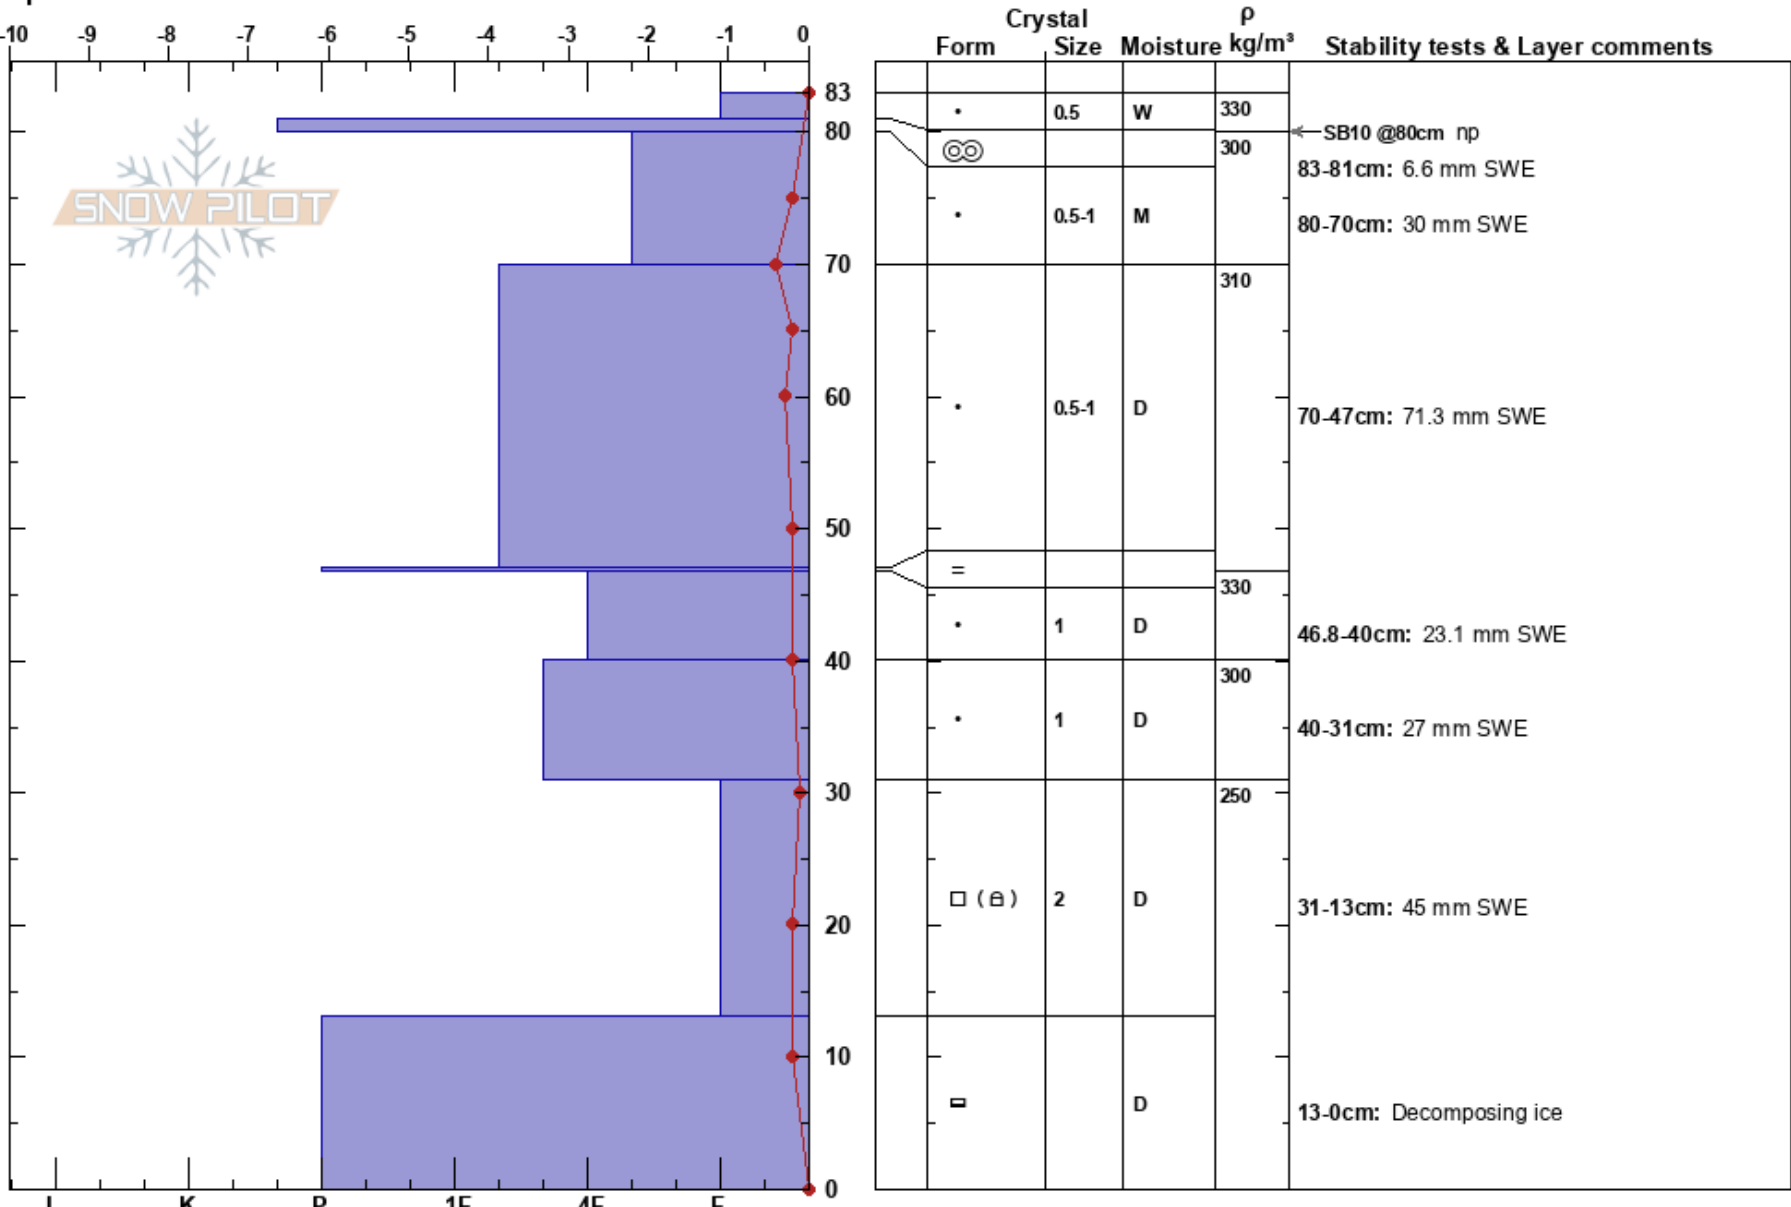

Lick Cr. 3
 Gallatin Range-N
 MT
 Elevation: 2178 m
 Aspect: 170°
 Specifics:

M. Krmpotich
 03/07/2020 - 2:53pm
 Co-ord: 45.50956N, -110.95414W
 Slope Angle: 11°
 Wind Loading: no

Stability:
 Air Temperature: 7.8°C
 Sky Cover: BKN
 Precipitation: NO
 Wind: Calm

HS:83
 PF: 20
 PS: 3
 83-81cm: 6.6 mm SWE
 80-70cm: 30 mm SWE
 70-47cm: 71.3 mm SWE
 46.8-40cm: 23.1 mm SWE
 40-31cm: 27 mm SWE
 [More Layer Comments below]

Notes: Test Scores: np = no propagation (no propagation past edge of shovel). Additional Layer Comments: 13-31cm: 45 mm SWE; 13-31cm: Problematic layer; 0-13cm: Decomposing ice;