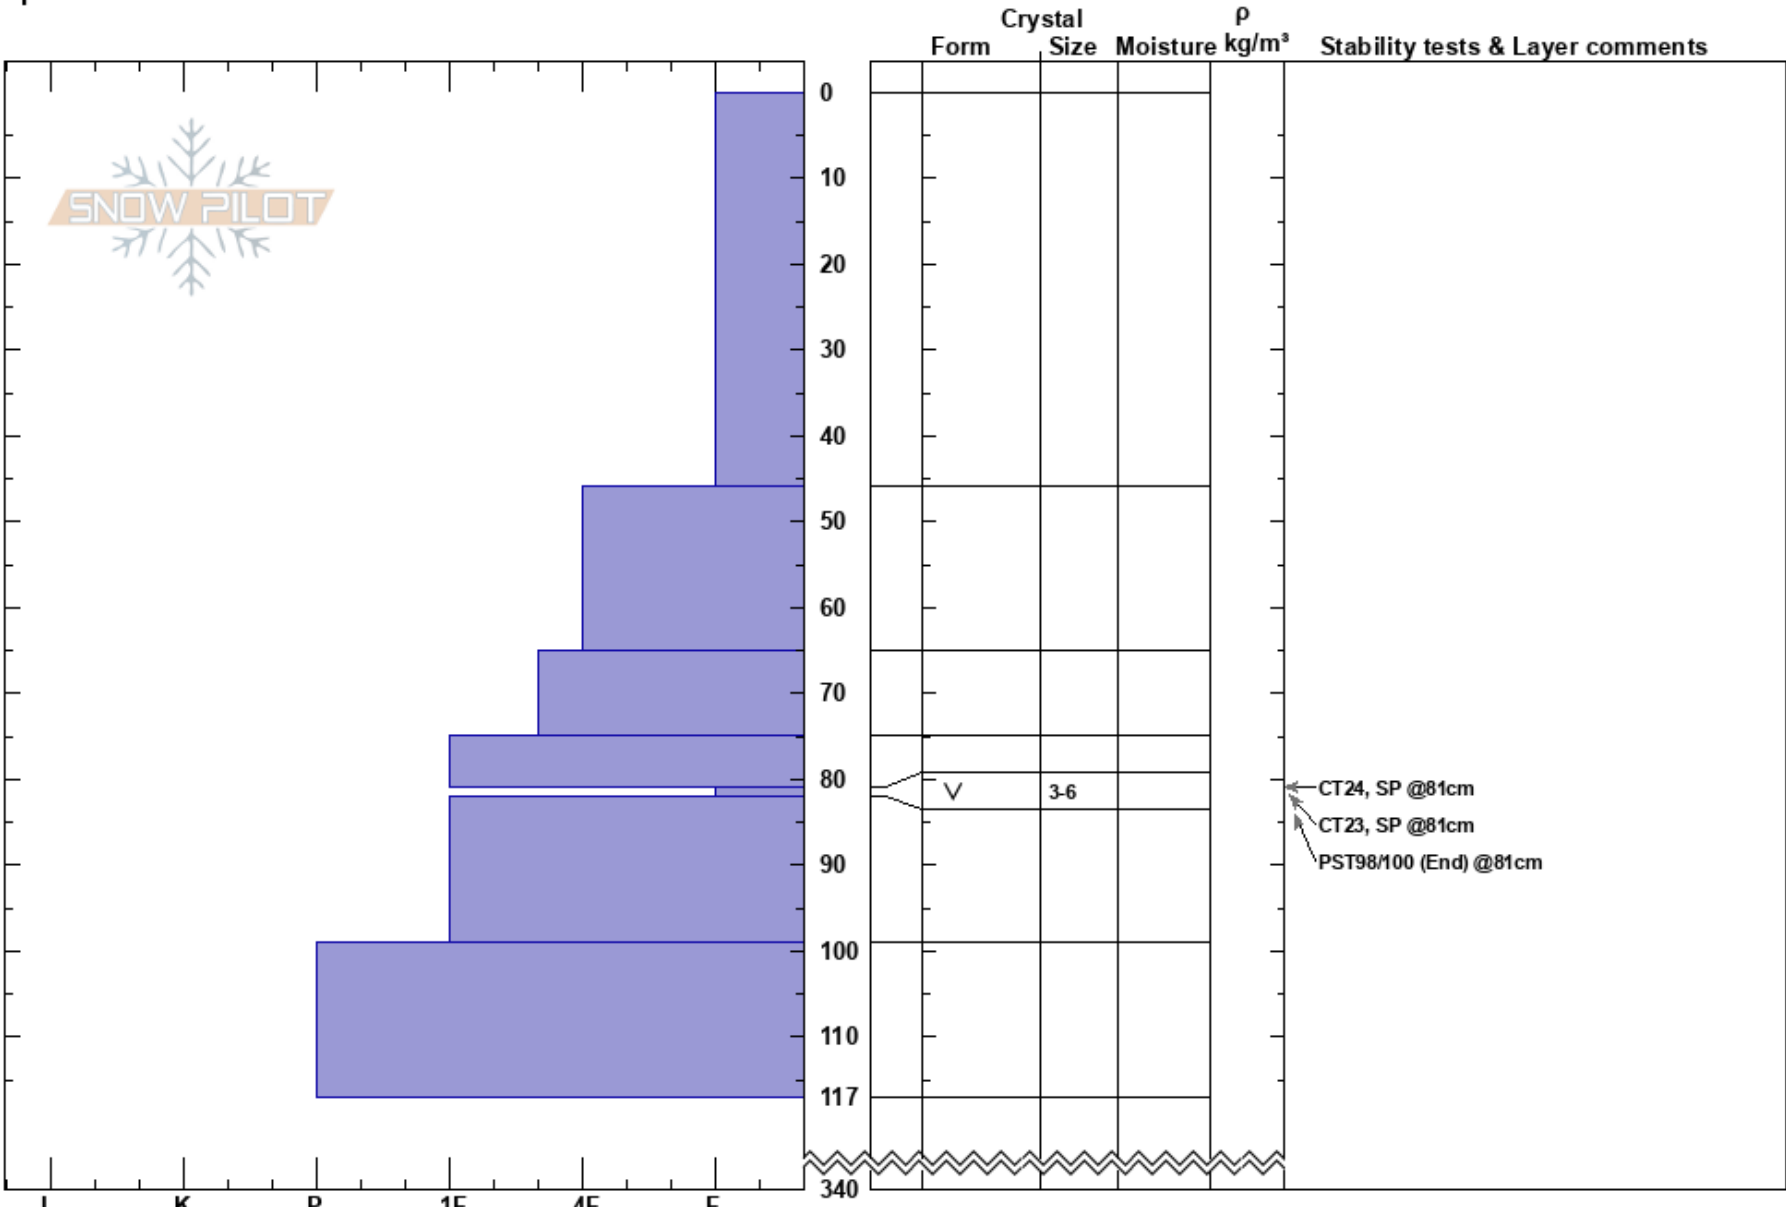

Tsuius Tres
 Monashee
 BC
 Elevation: 1940 m
 Aspect: NW
 Specifics:

Kurt Carter
 13/03/2020 - 12:00
 Co-ord:
 Slope Angle: 33°
 Wind Loading:

Stability:
 Air Temperature: -9.7°C
 Sky Cover: OVC
 Precipitation: S-1
 Wind: E Light Breeze

HS:340
 PF: 90
 81-82cm: Feb 22
 81-82cm: Problematic layer

Notes: Open tree glade