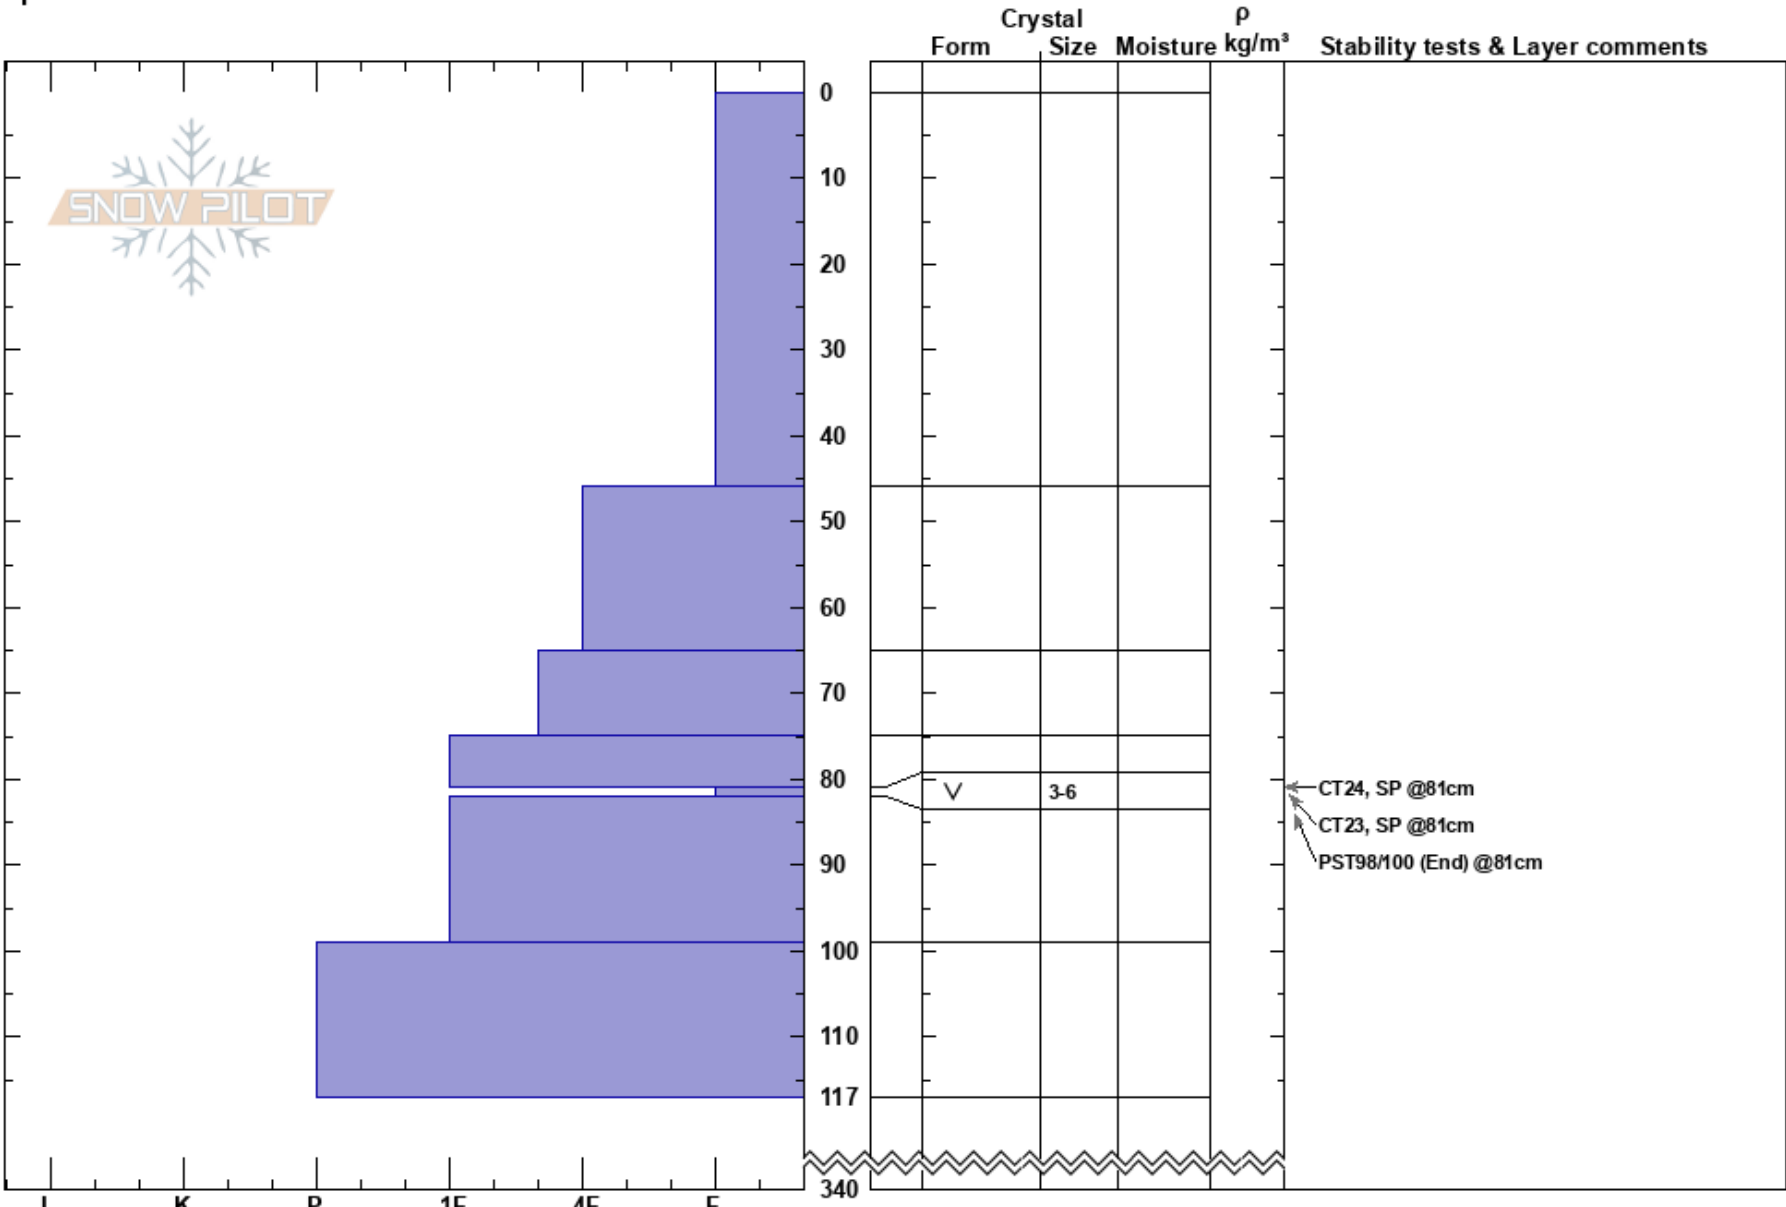

Tsuius Tres  
 Monashee  
 BC  
 Elevation: 1940 m  
 Aspect: NW  
 Specifics:

Kurt Carter  
 13/03/2020 - 12:00  
 Co-ord:  
 Slope Angle: 33°  
 Wind Loading:

Stability:  
 Air Temperature: -9.7°C  
 Sky Cover: OVC  
 Precipitation: S-1  
 Wind: E Light Breeze

HS:340  
 PF: 90  
 81-82cm: Feb 22  
 81-82cm: Problematic layer

Notes: Open tree glade