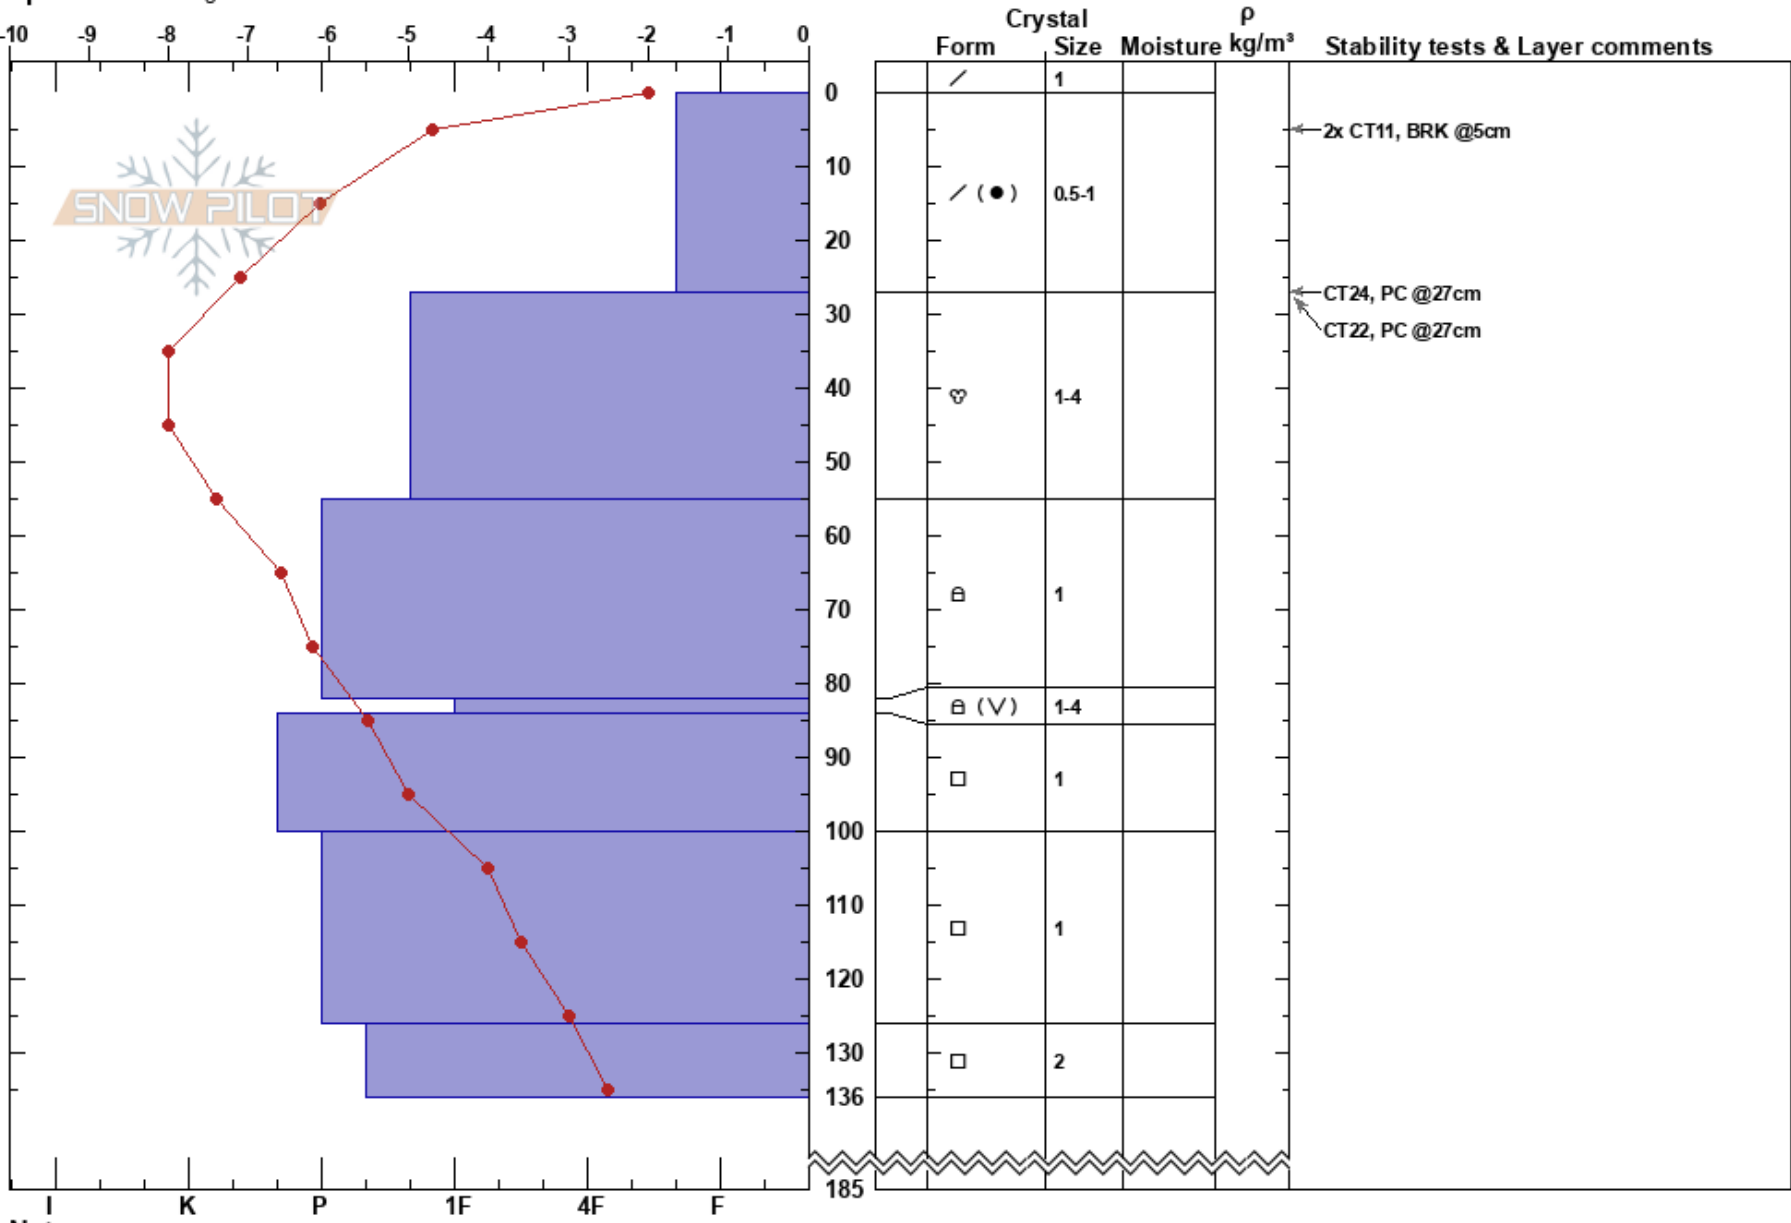

Summit Hut
 Columbia Mountains
 BC
 Elevation: 1890 m
 Aspect: SE
 Specifics: Pit dug in a Ski Area

Sam Marsh
 20/01/2020 - 11:40
 Co-ord:
 Slope Angle: 6°
 Wind Loading: no

Stability:
 Air Temperature: -1°C
 Sky Cover: OVC
 Precipitation: NO
 Wind: SW Light Breeze

HS: 185
 PF: 45
 Layer Notes:

Notes: