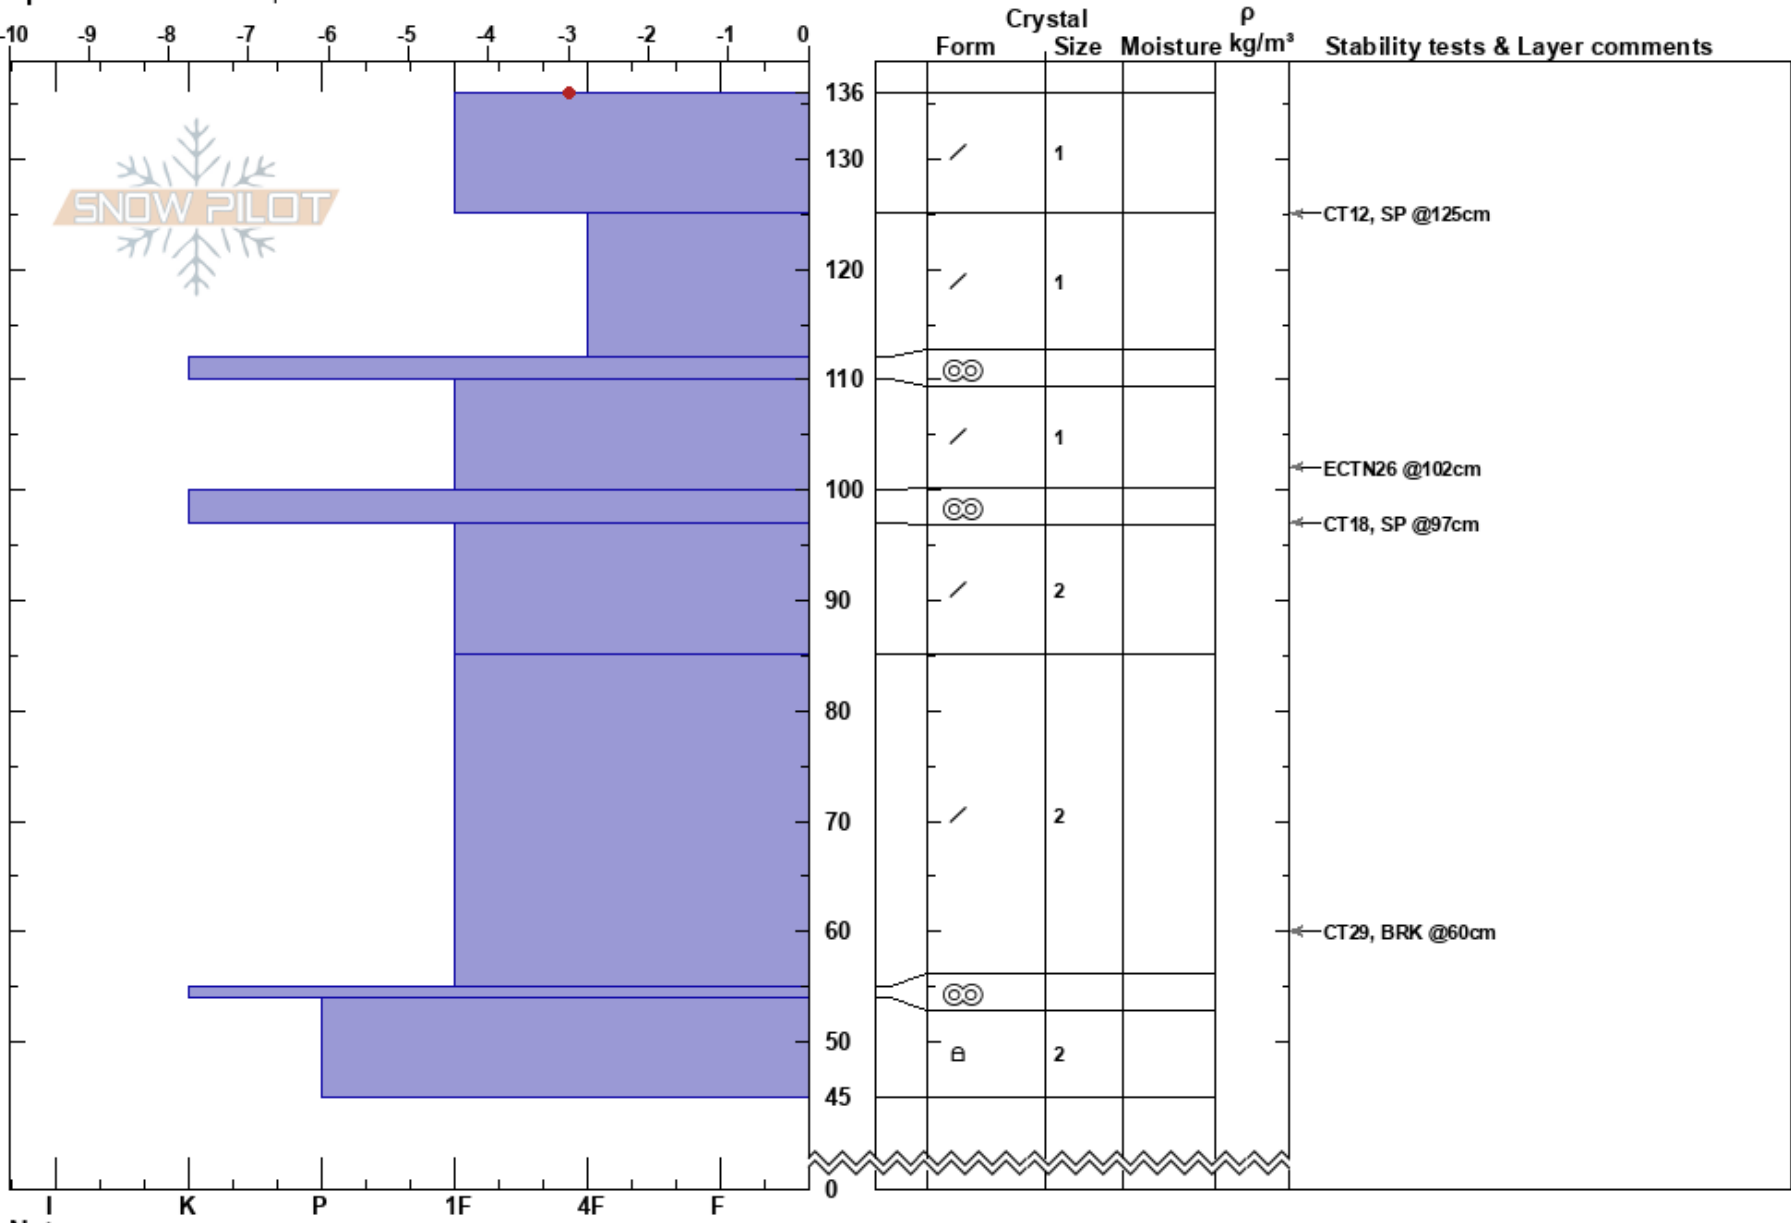

South Queest Summit
 Columbia Mountains
 BC
 Elevation: 2050 m
 Aspect: N
 Specifics: We skied slope

Sam Marsh
 10/12/2019 - 11:55
 Co-ord:
 Slope Angle: 17°
 Wind Loading: no

Stability: Good
 Air Temperature: 0°C
 Sky Cover: BKN
 Precipitation: NO
 Wind: S Light Breeze

HS: 136
 Layer Notes:

Notes: