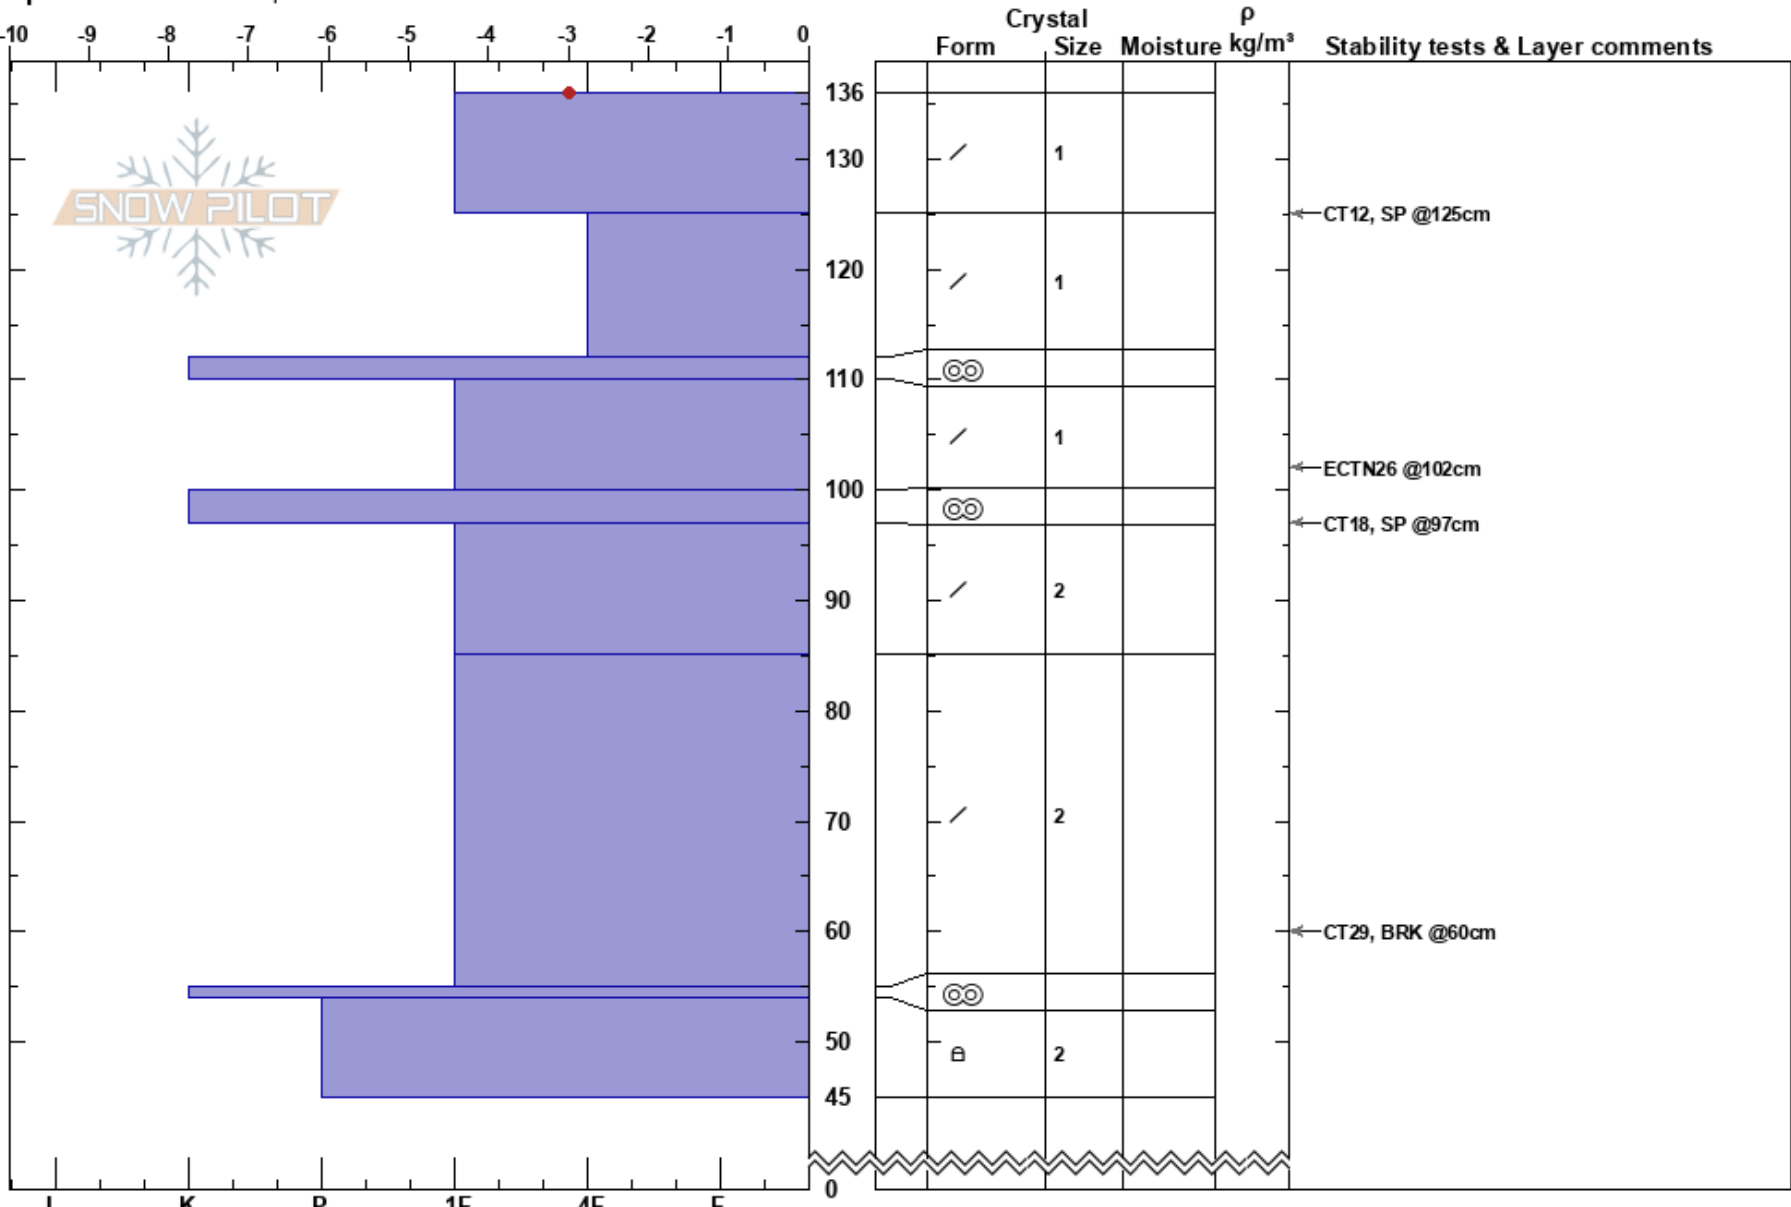

South Queest Summit
 Columbia Mountains
 BC
 Elevation: 2050 m
 Aspect: N
 Specifics: We skied slope

Sam Marsh
 10/12/2019 - 11:55
 Co-ord:
 Slope Angle: 17°
 Wind Loading: no

Stability: Good HS: 136 Layer Notes:
 Air Temperature: 0°C
 Sky Cover: BKN
 Precipitation: NO
 Wind: S Light Breeze