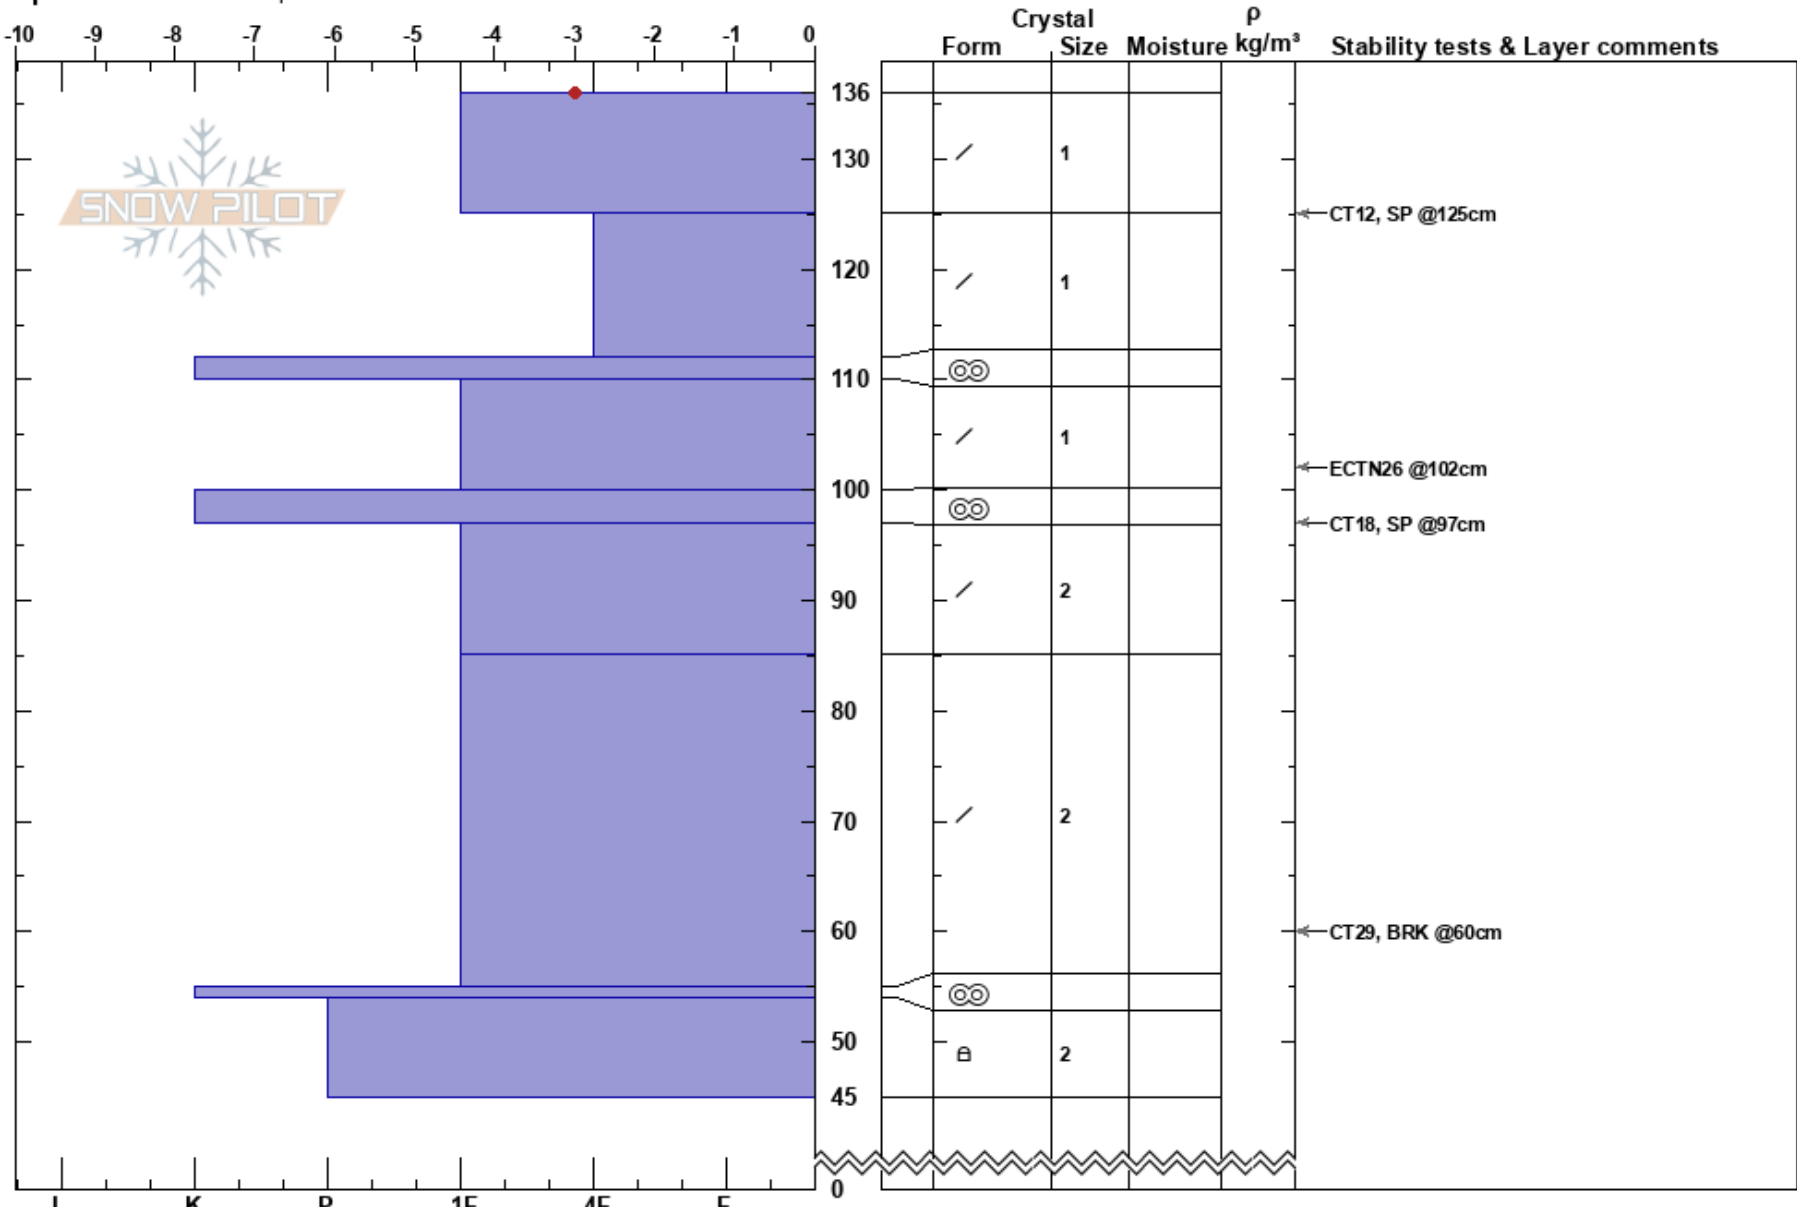

South Queest Summit
 Columbia Mountains
 BC
 Elevation: 2050 m
 Aspect: N
 Specifics: We skied slope

Sam Marsh
 10/12/2019 - 11:55
 Co-ord:
 Slope Angle: 17°
 Wind Loading: no

Stability: Good
 Air Temperature: 0°C
 Sky Cover: BKN
 Precipitation: NO
 Wind: S Light Breeze