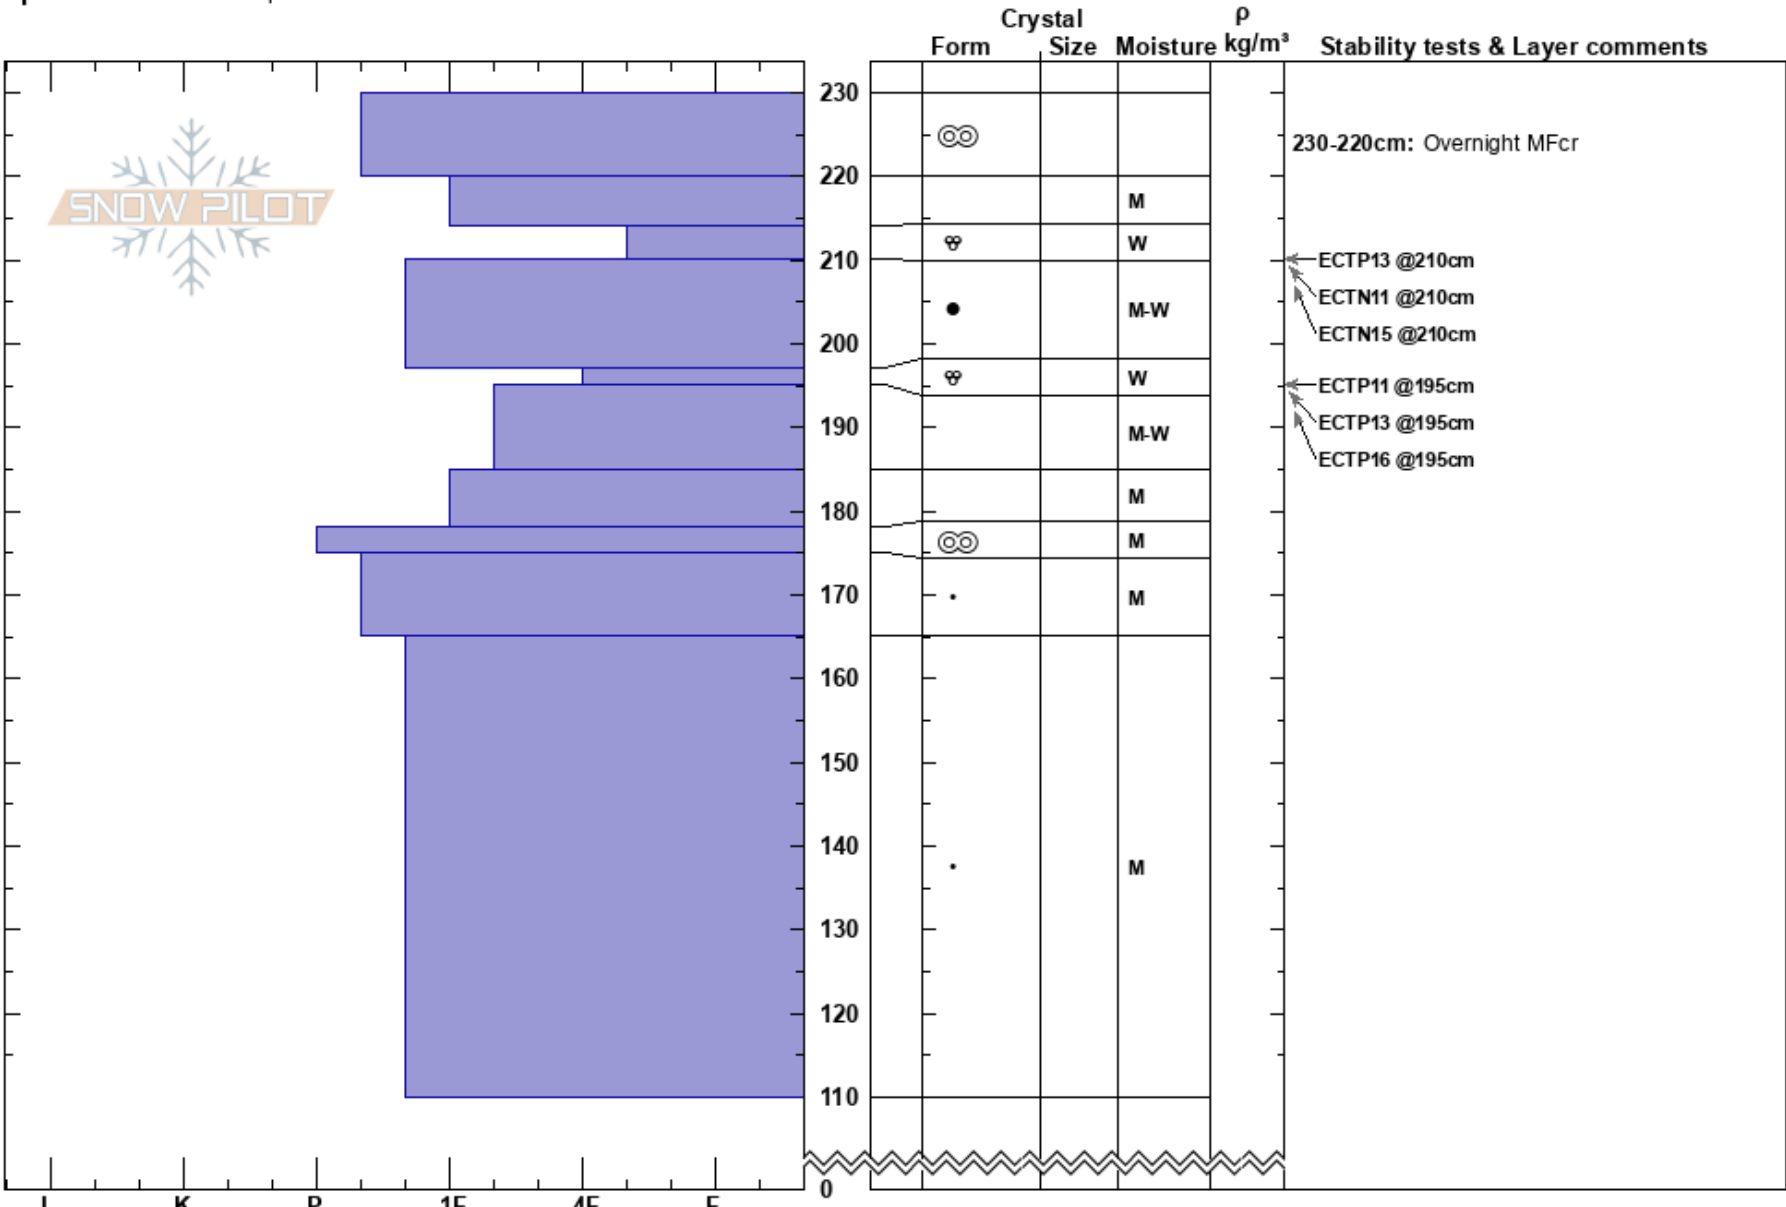

Fingers Meadow
 Bridger Range
 MT
Elevation: 7879 ft
Aspect: 90°
Specifics: We skied slope

Alex Marienthal
 04/08/2020 - 9:30am
Co-ord: 45.80619N, -110.92669W
Slope Angle: 24°
Wind Loading: no

Stability: Good
Air Temperature:
Sky Cover: CLR
Precipitation: NO
Wind: Calm

HS: 230
PF: 20
PS: 2
Layer Notes:
 230-220cm: Overnight MFcr
 197-195cm: Problematic layer

Notes: