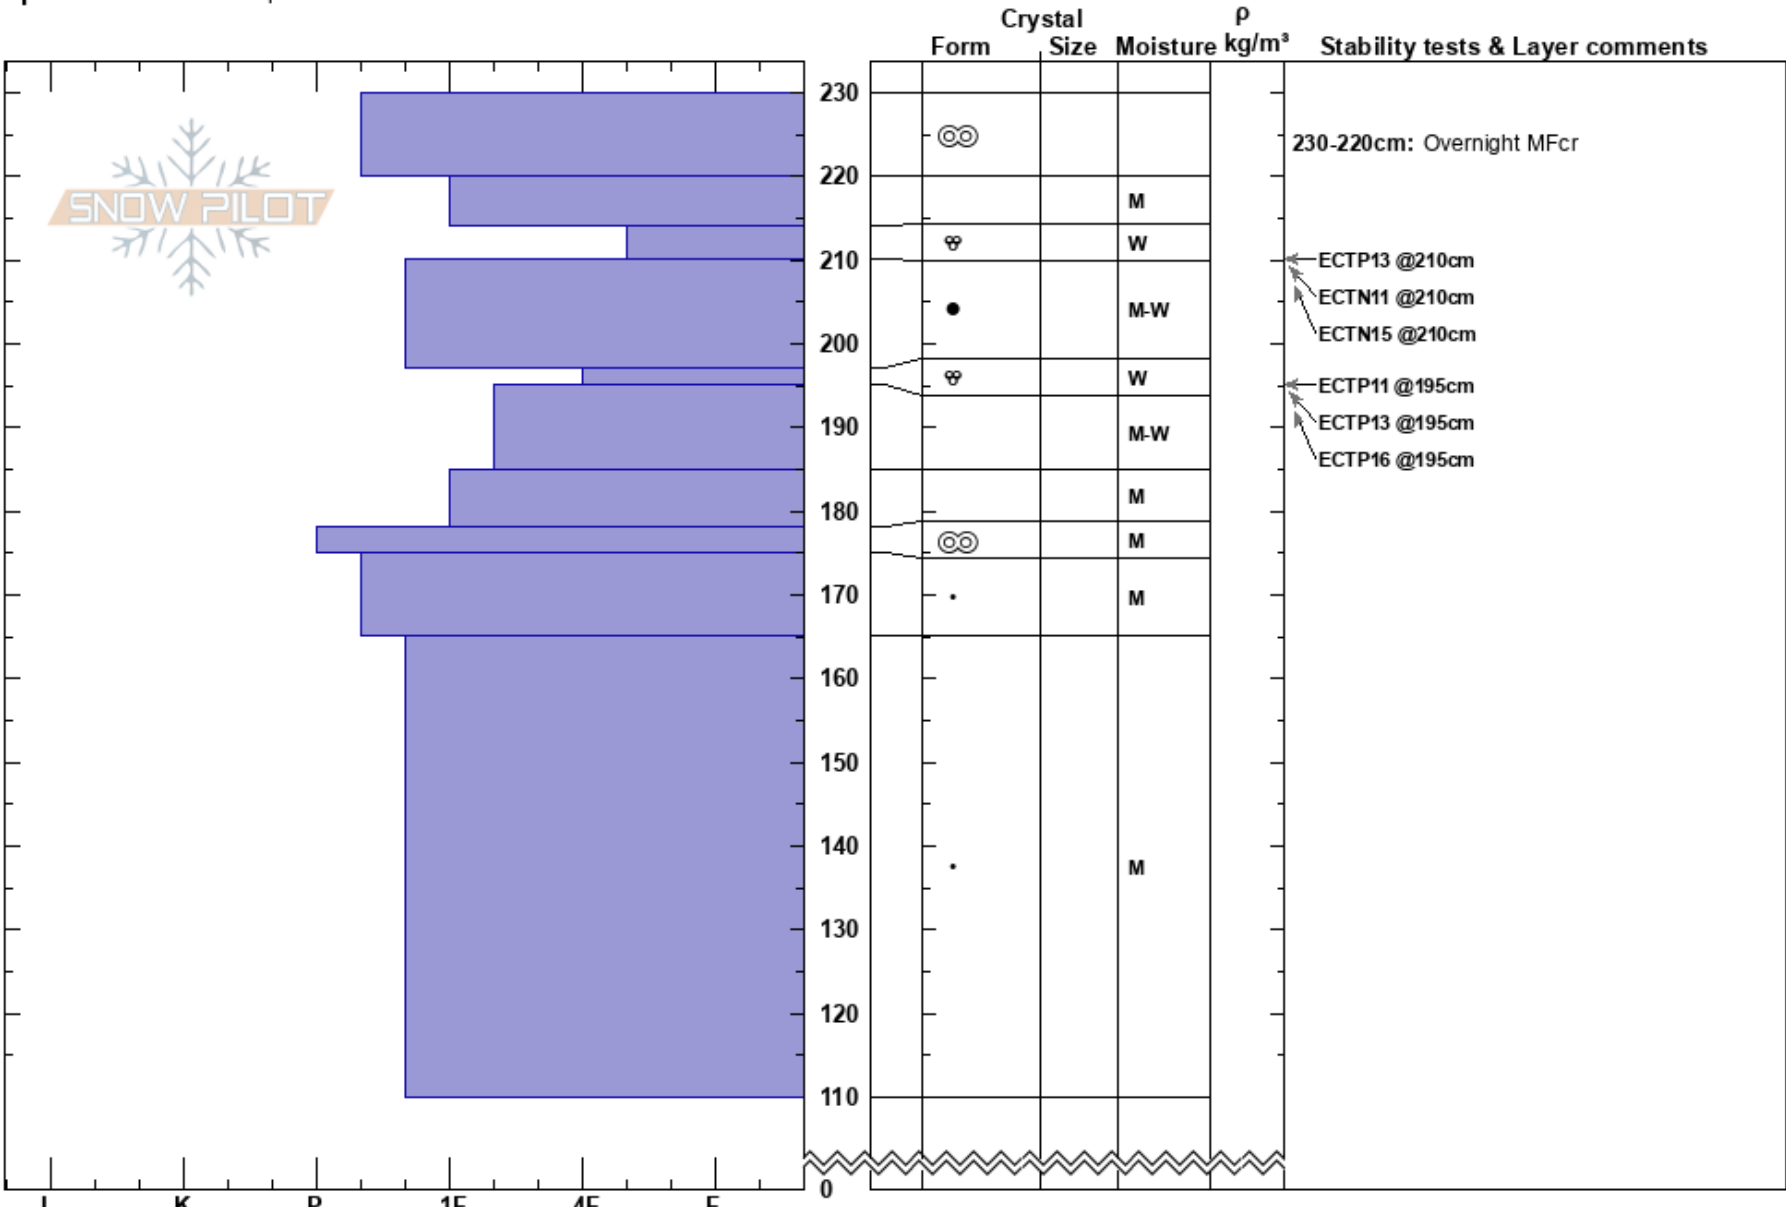

Fingers Meadow  
 Bridger Range  
 MT  
**Elevation:** 7879 ft  
**Aspect:** 90°  
**Specifics:** We skied slope

Alex Marienthal  
 04/08/2020 - 9:30am  
**Co-ord:** 45.80619N, -110.92669W  
**Slope Angle:** 24°  
**Wind Loading:** no

**Stability:** Good  
**Air Temperature:**  
**Sky Cover:** CLR  
**Precipitation:** NO  
**Wind:** Calm

**HS:** 230  
**PF:** 20  
**PS:** 2  
**Layer Notes:**  
 230-220cm: Overnight MFcr  
 197-195cm: Problematic layer