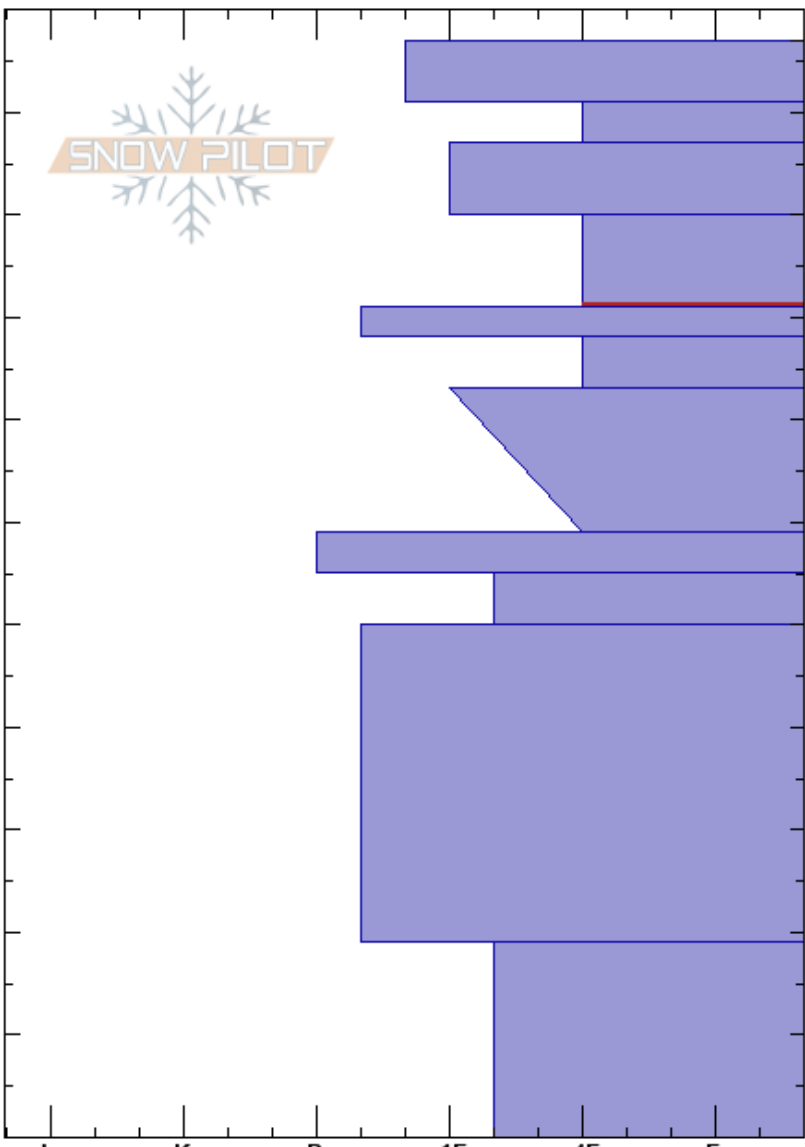

Candyland
 Chugach Range
 AK
 Elevation: 5200 ft
 Aspect: NE
 Specifics:

AK Rendezvous
 03/12/2017 - 2:30pm
 Co-ord: 61.15163N, -145.12802W
 Slope Angle: 30°
 Wind Loading: previous

Stability:
 Air Temperature: -2°C
 Sky Cover: CLR
 Precipitation: NO
 Wind: N Light Breeze

HS: 107
 PS: 3
 90-81cm: Problematic layer

Height (cm)	Crystal		Moisture	ρ kg/m ³	Stability tests & Layer comments
	Form	Size			
107	•	0.3			
100	◻	0.5			
90	•	0.3			
80	◻	1			← CT14, Q3 @82cm ← CT22, Q3 @82cm
70	=	0.5-1			
60	⊖ (⊖)	1			
50	•	0.1			
40	◻	1-1.5			
30	•	1-1.5			
20	◻	2-3			
10					← ECTX